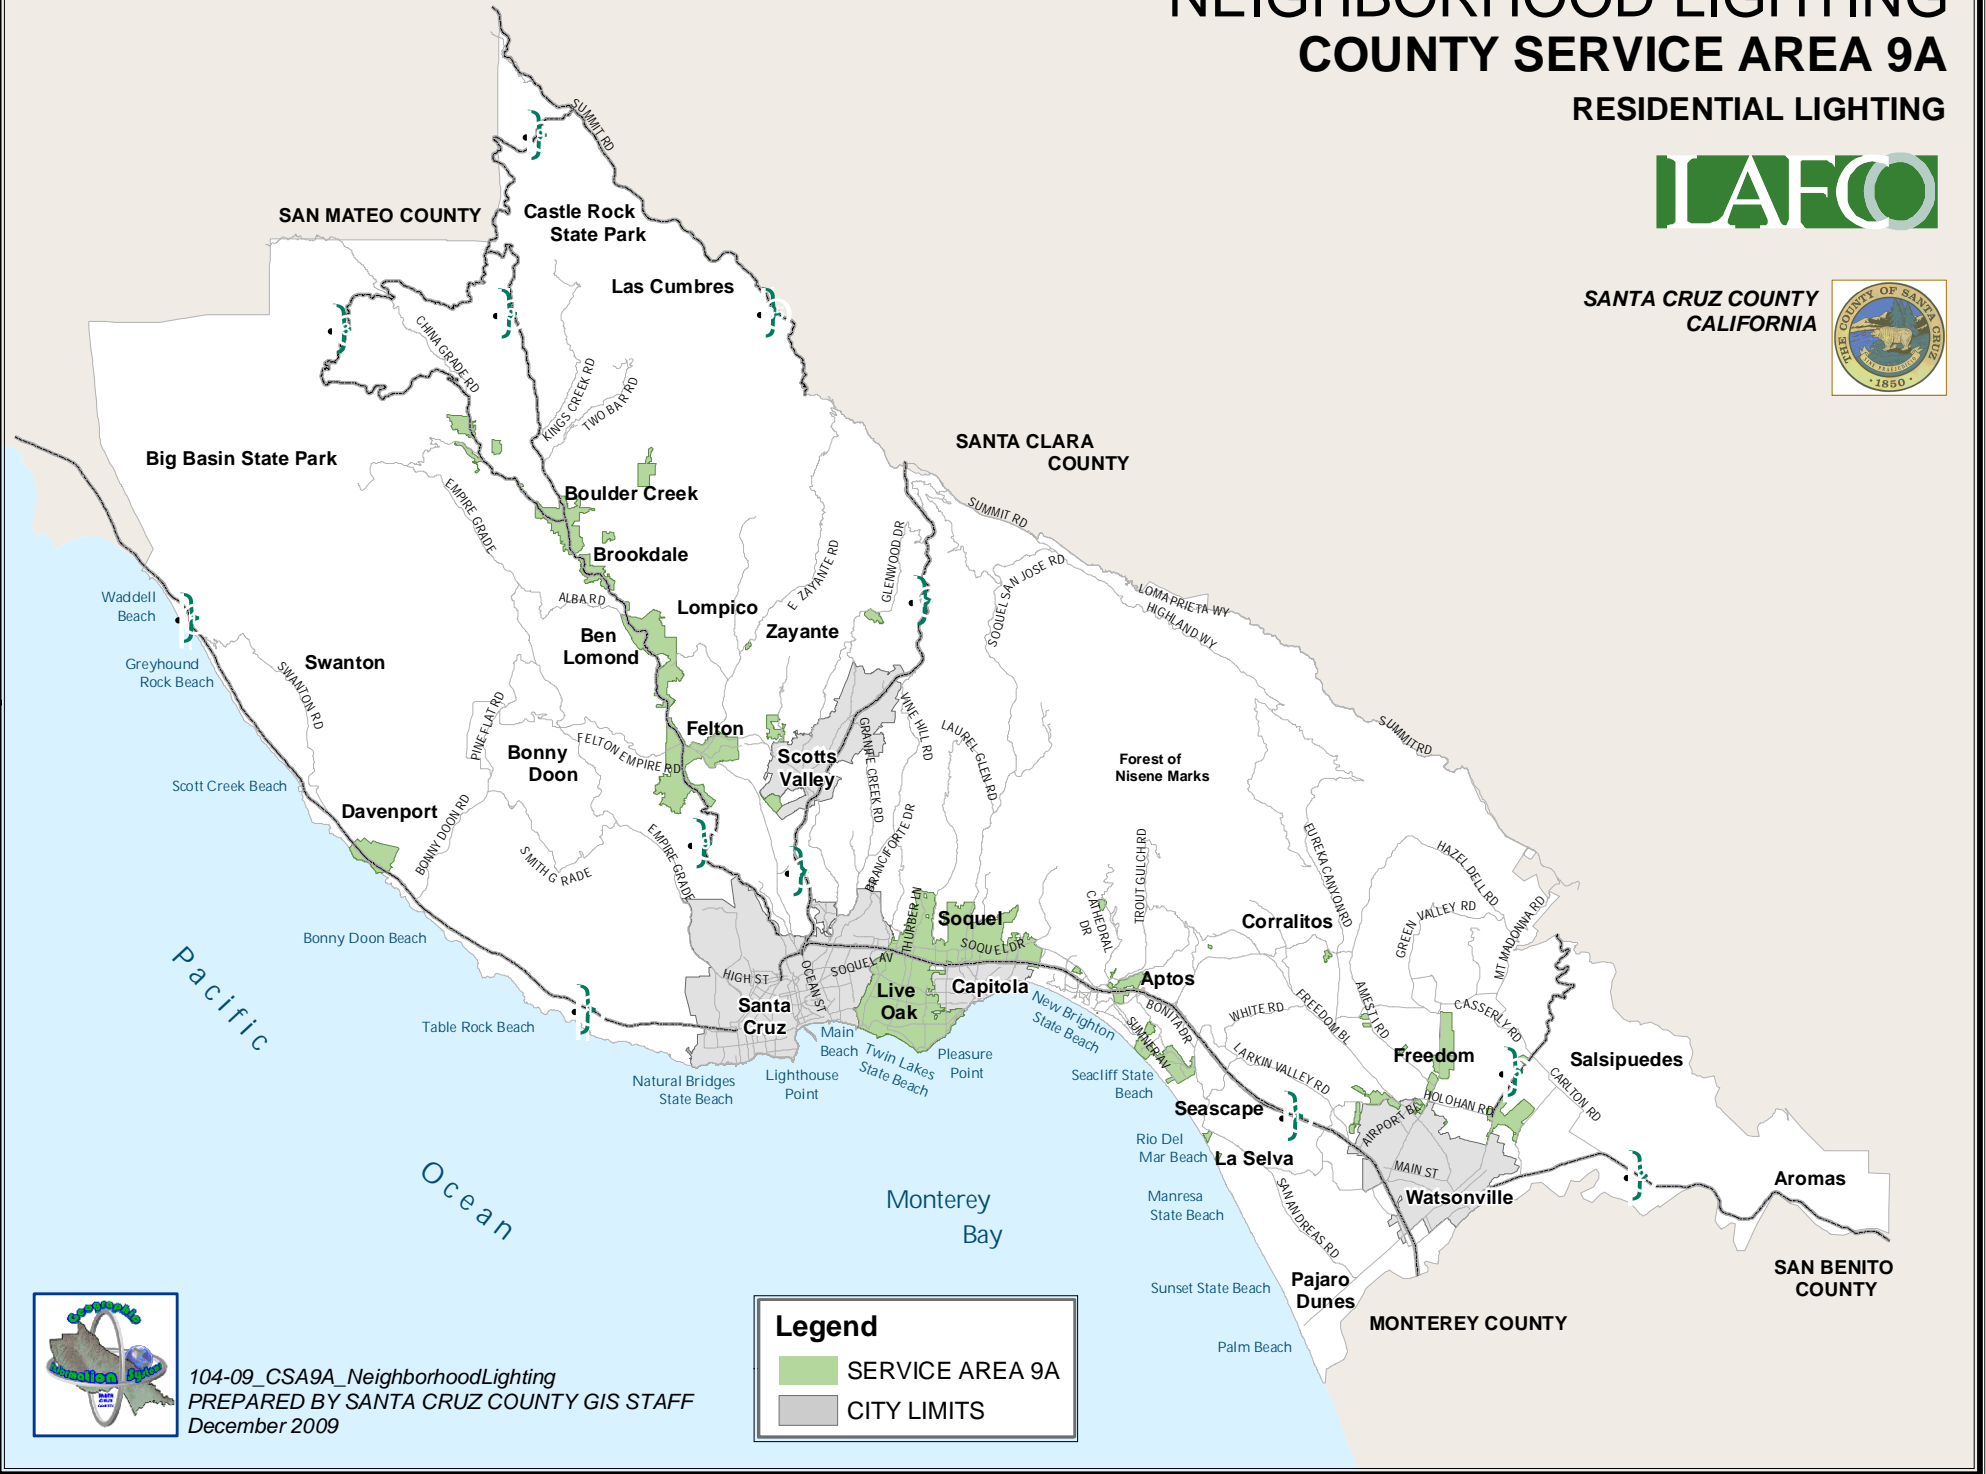

# NEIGHBORHOOD LIGHTING COUNTY SERVICE AREA 9A

## RESIDENTIAL LIGHTING

SANTA CRUZ COUNTY  
CALIFORNIA

104-09\_CSA9A\_NeighborhoodLighting  
PREPARED BY SANTA CRUZ COUNTY GIS STAFF  
December 2009

**Legend**

- SERVICE AREA 9A
- CITY LIMITS