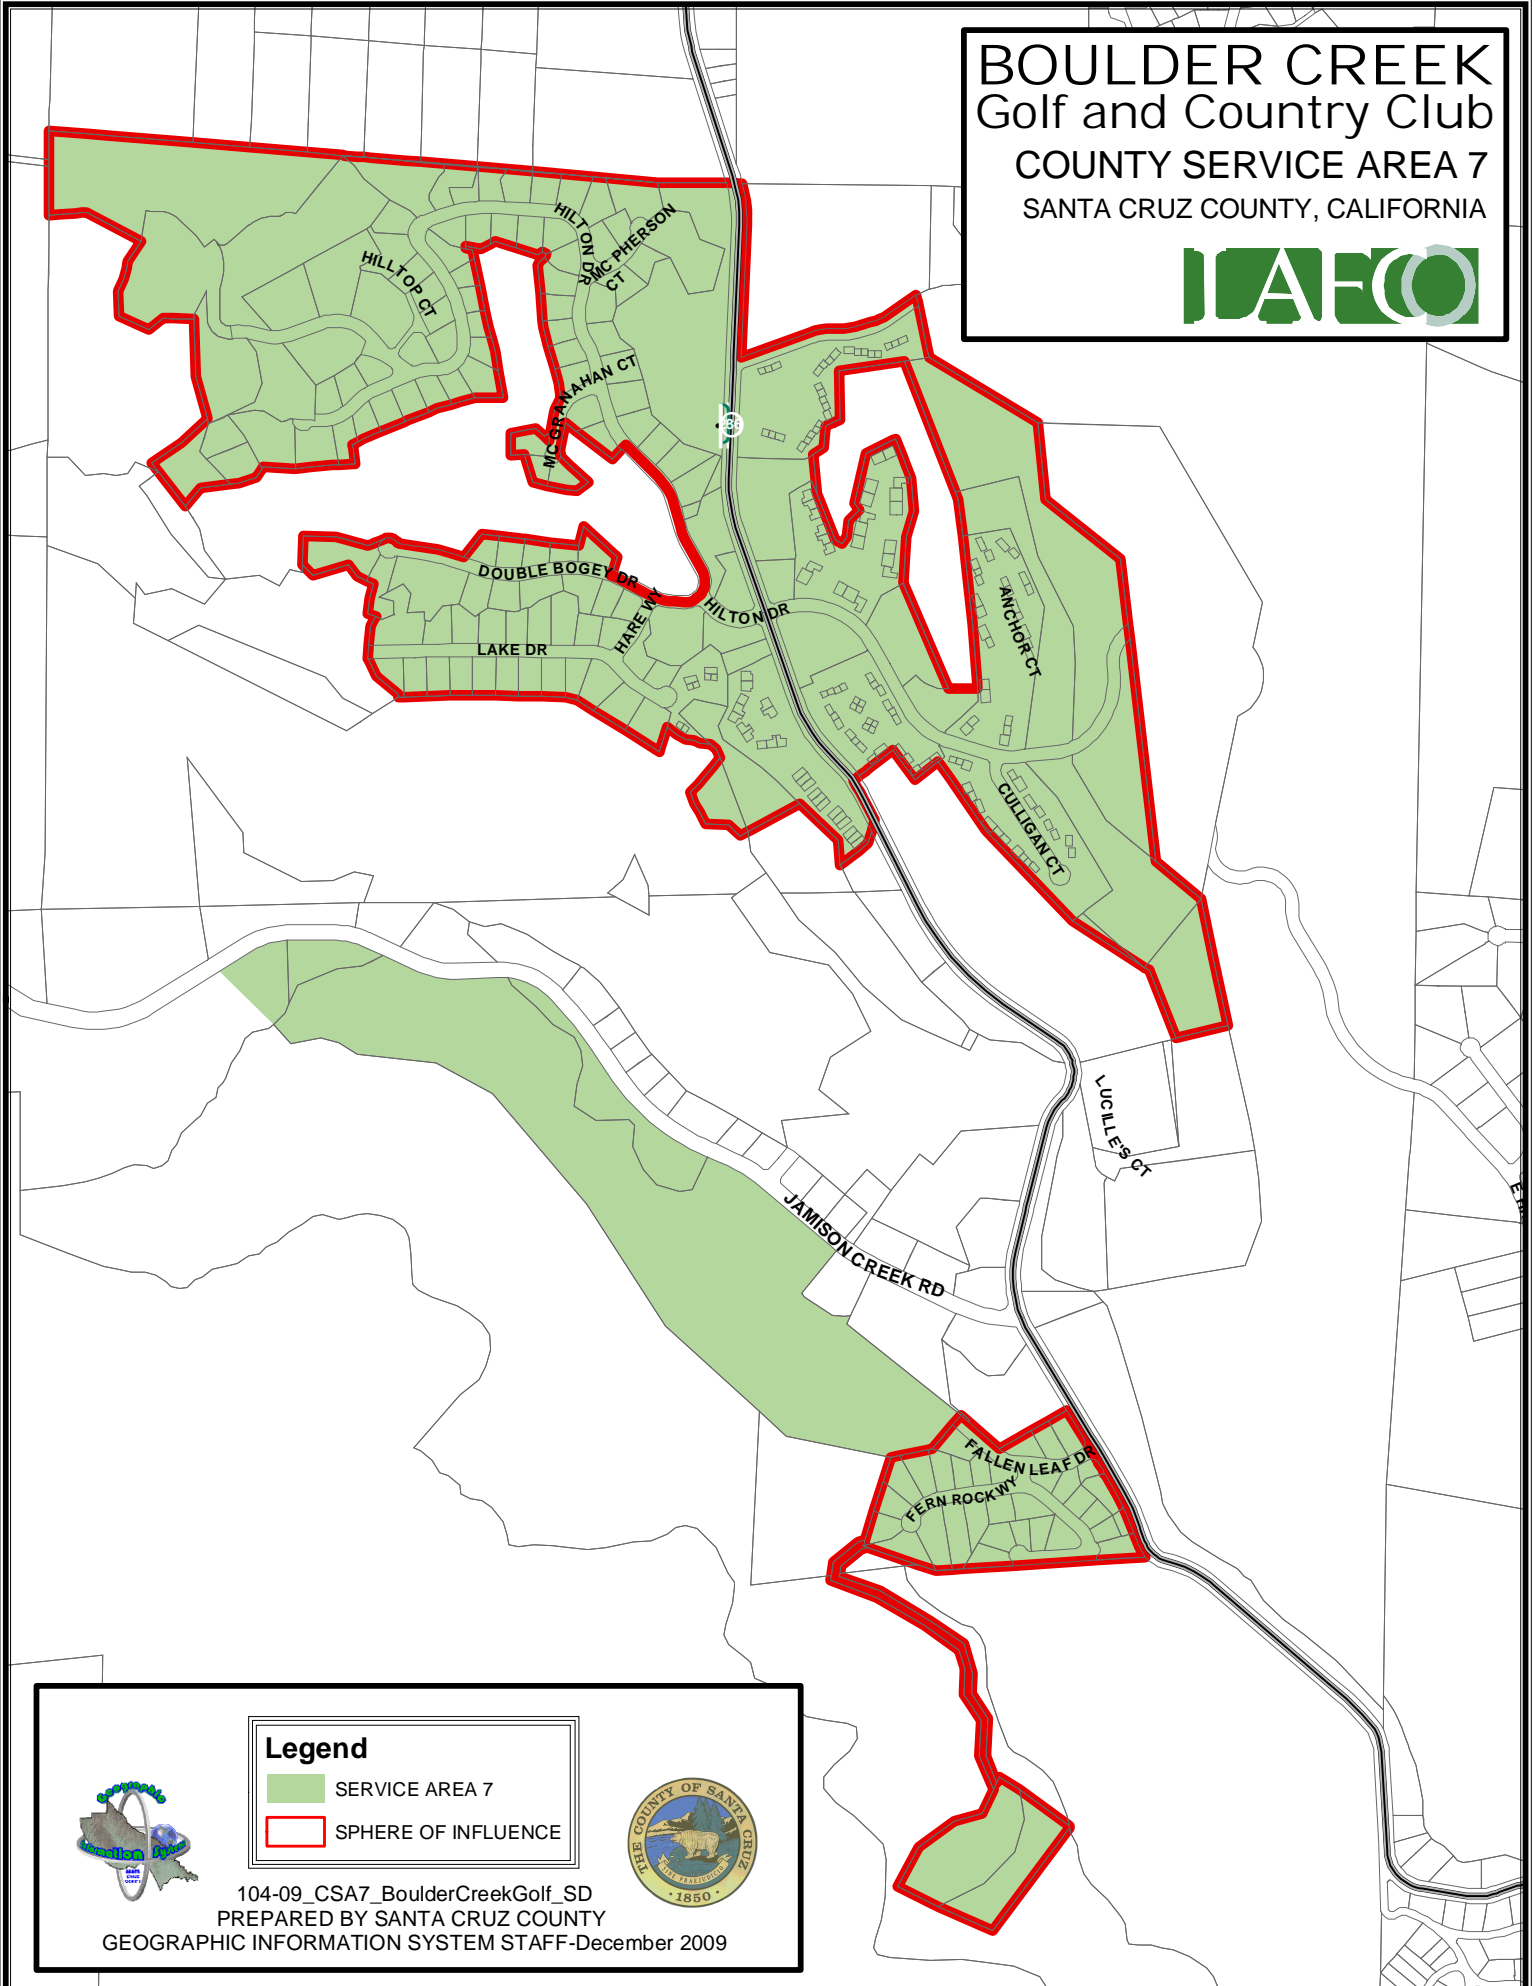

**BOULDER CREEK  
Golf and Country Club  
COUNTY SERVICE AREA 7  
SANTA CRUZ COUNTY, CALIFORNIA**

**Legend**

- SERVICE AREA 7
- SPHERE OF INFLUENCE

104-09\_CSA7\_BoulderCreekGolf\_SD  
PREPARED BY SANTA CRUZ COUNTY  
GEOGRAPHIC INFORMATION SYSTEM STAFF-December 2009