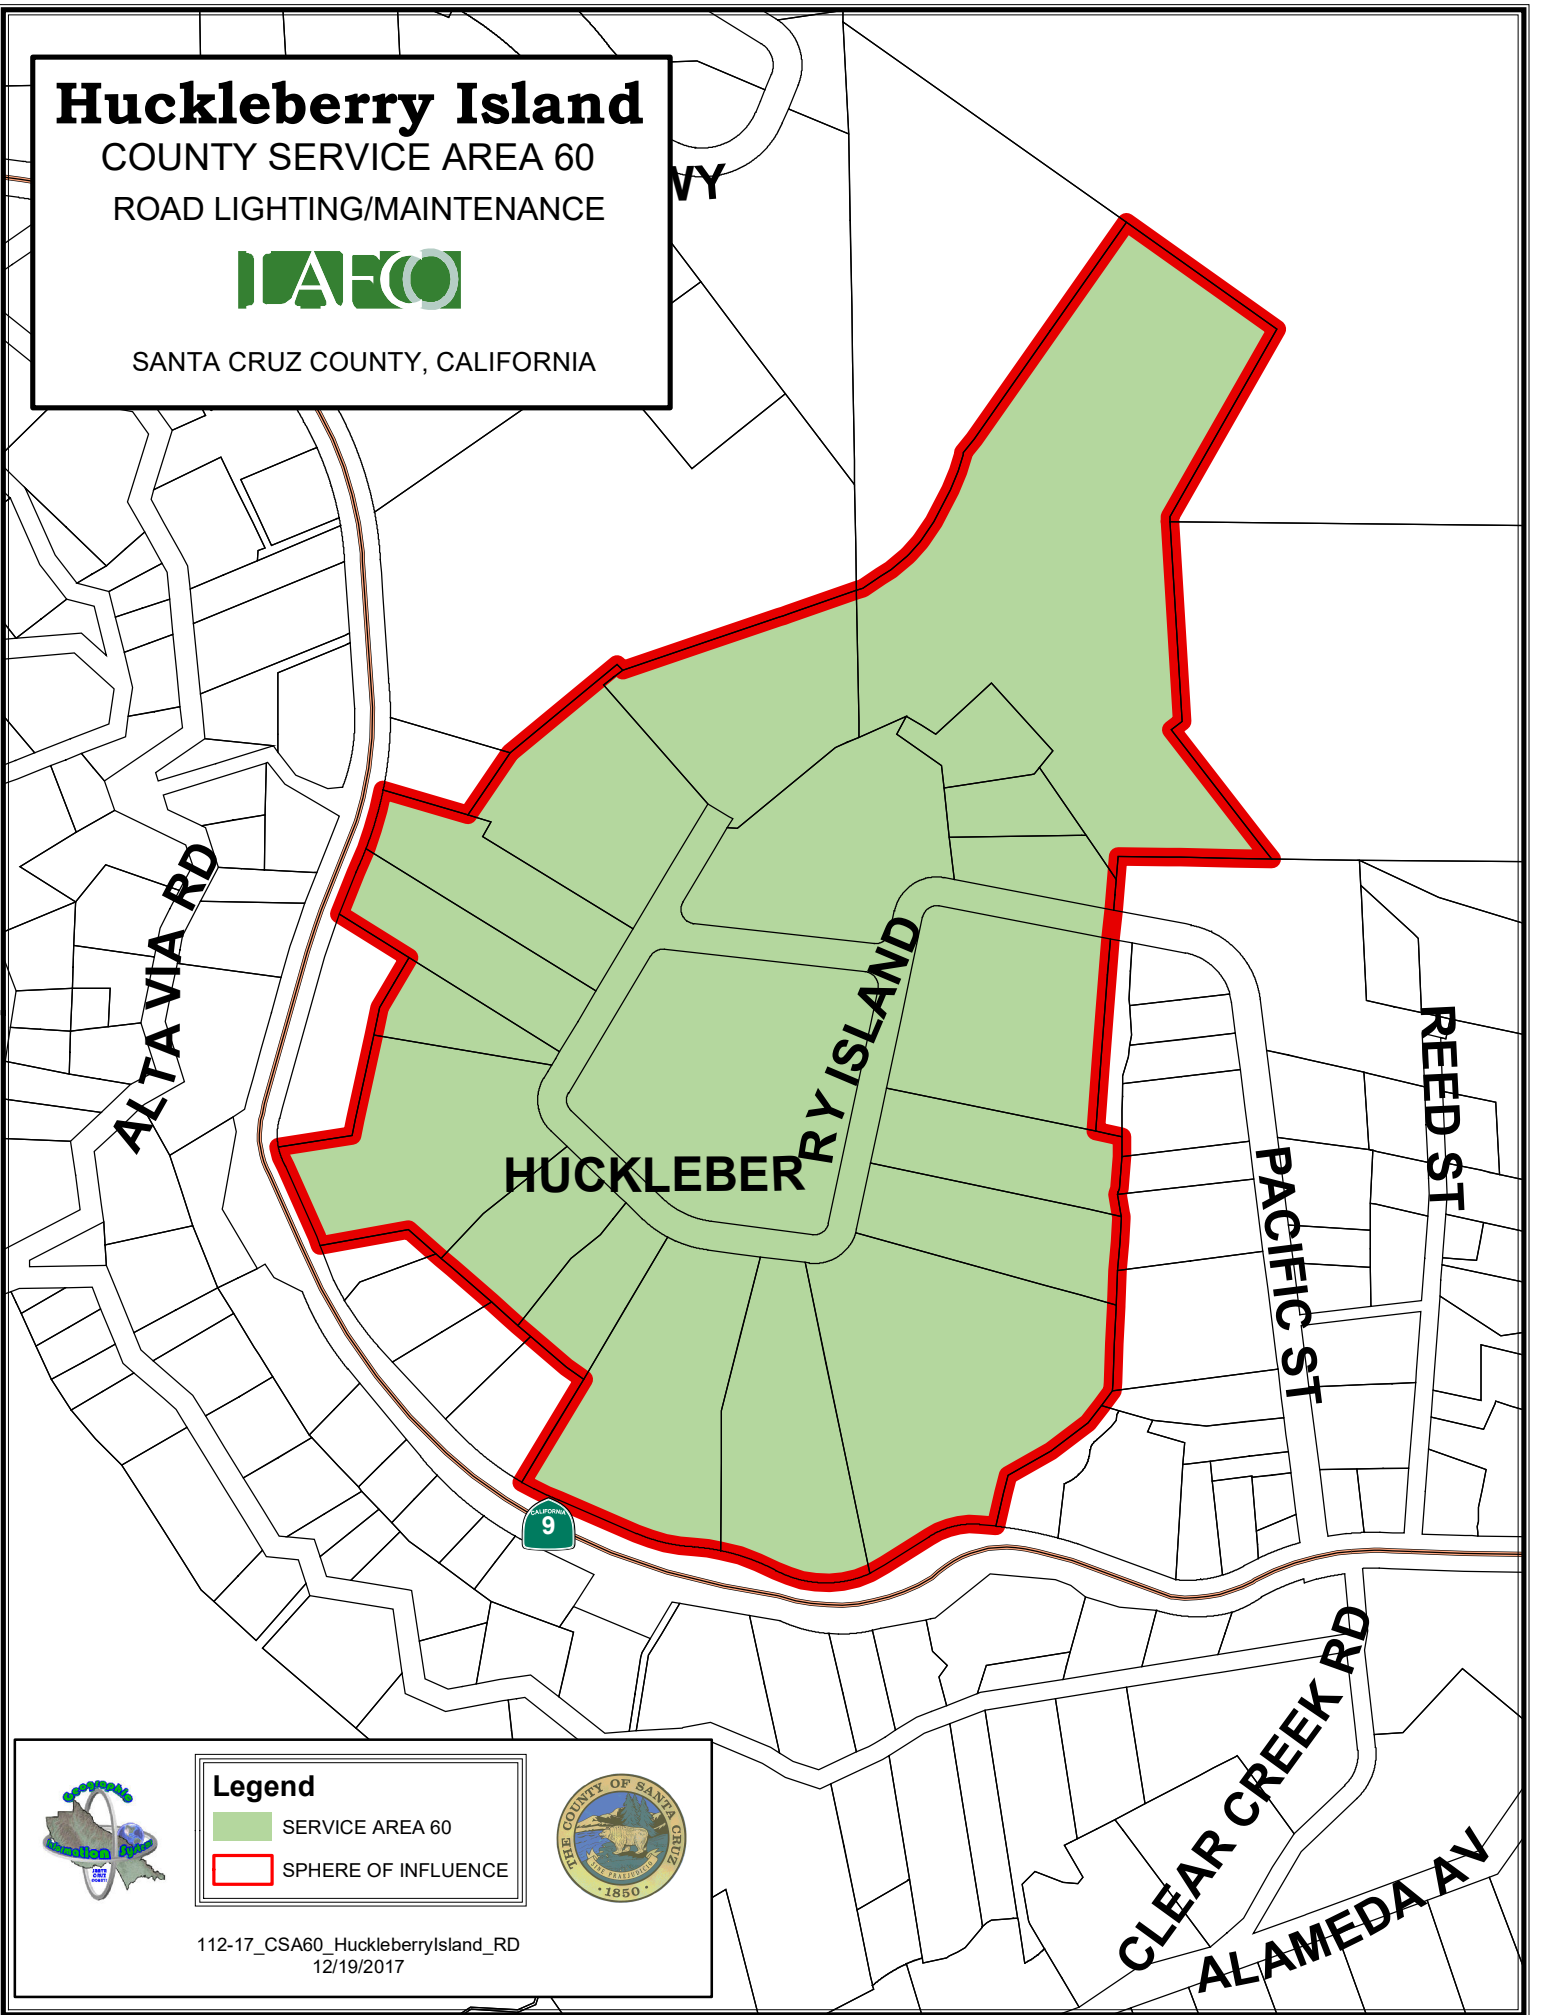

Huckleberry Island

COUNTY SERVICE AREA 60

ROAD LIGHTING/MAINTENANCE

SANTA CRUZ COUNTY, CALIFORNIA

Legend

-  SERVICE AREA 60
-  SPHERE OF INFLUENCE

112-17_CSA60_HuckleberryIsland_RD
12/19/2017