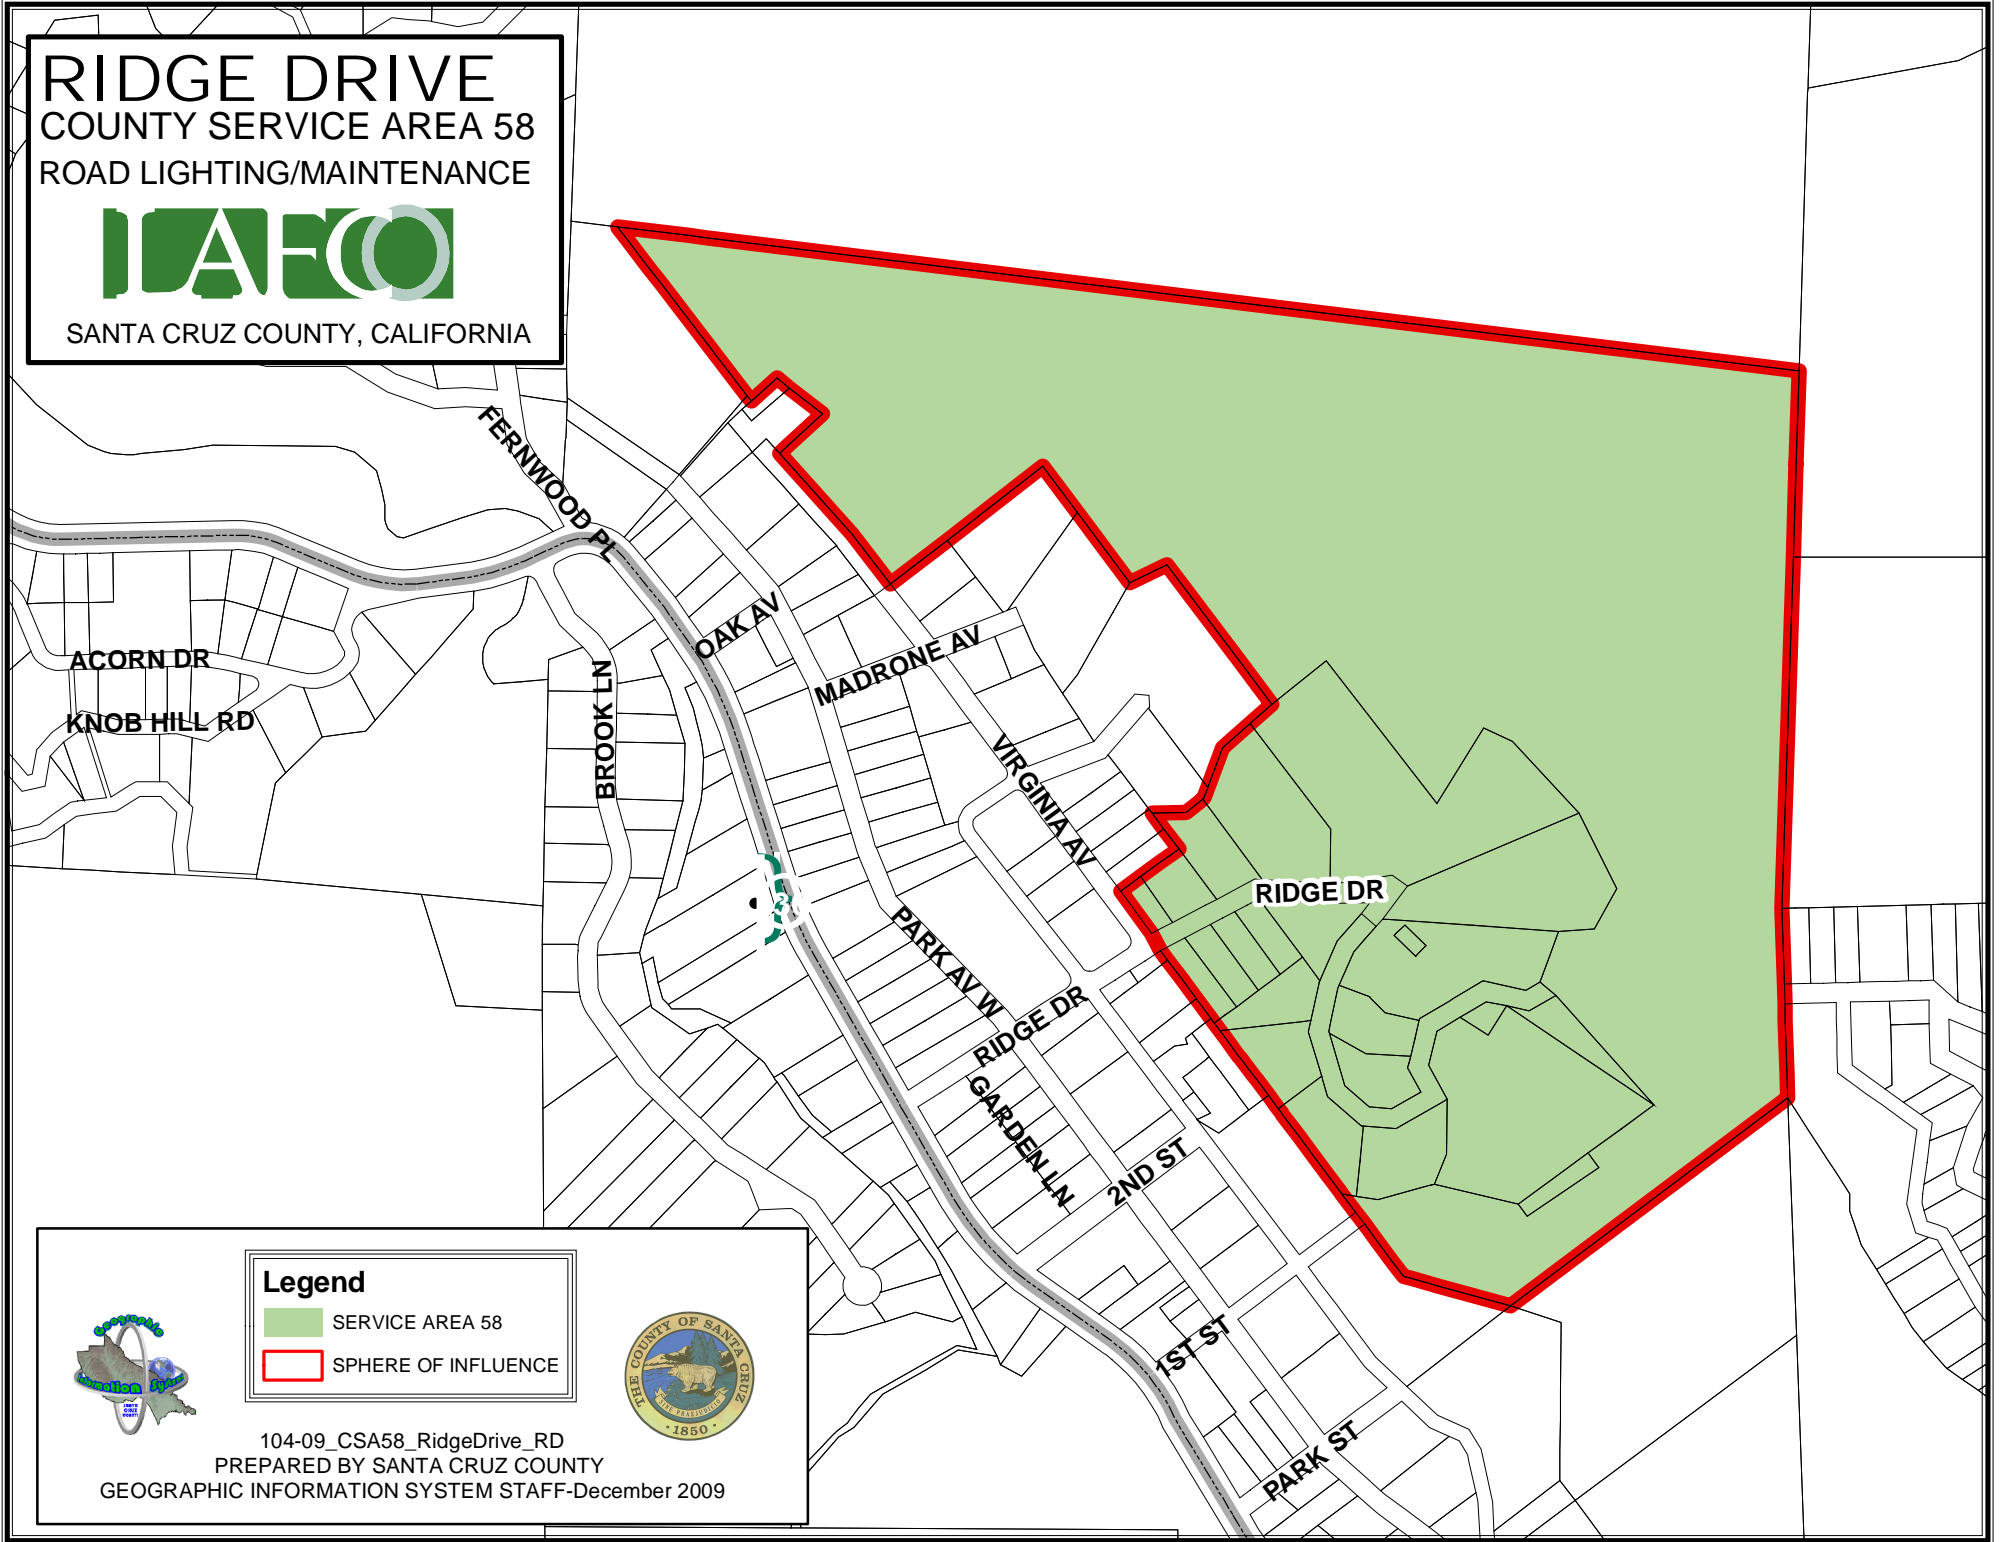

RIDGE DRIVE
COUNTY SERVICE AREA 58
ROAD LIGHTING/MAINTENANCE

SANTA CRUZ COUNTY, CALIFORNIA

Legend

-  SERVICE AREA 58
-  SPHERE OF INFLUENCE

104-09_CSA58_RidgeDrive_RD
PREPARED BY SANTA CRUZ COUNTY
GEOGRAPHIC INFORMATION SYSTEM STAFF-December 2009