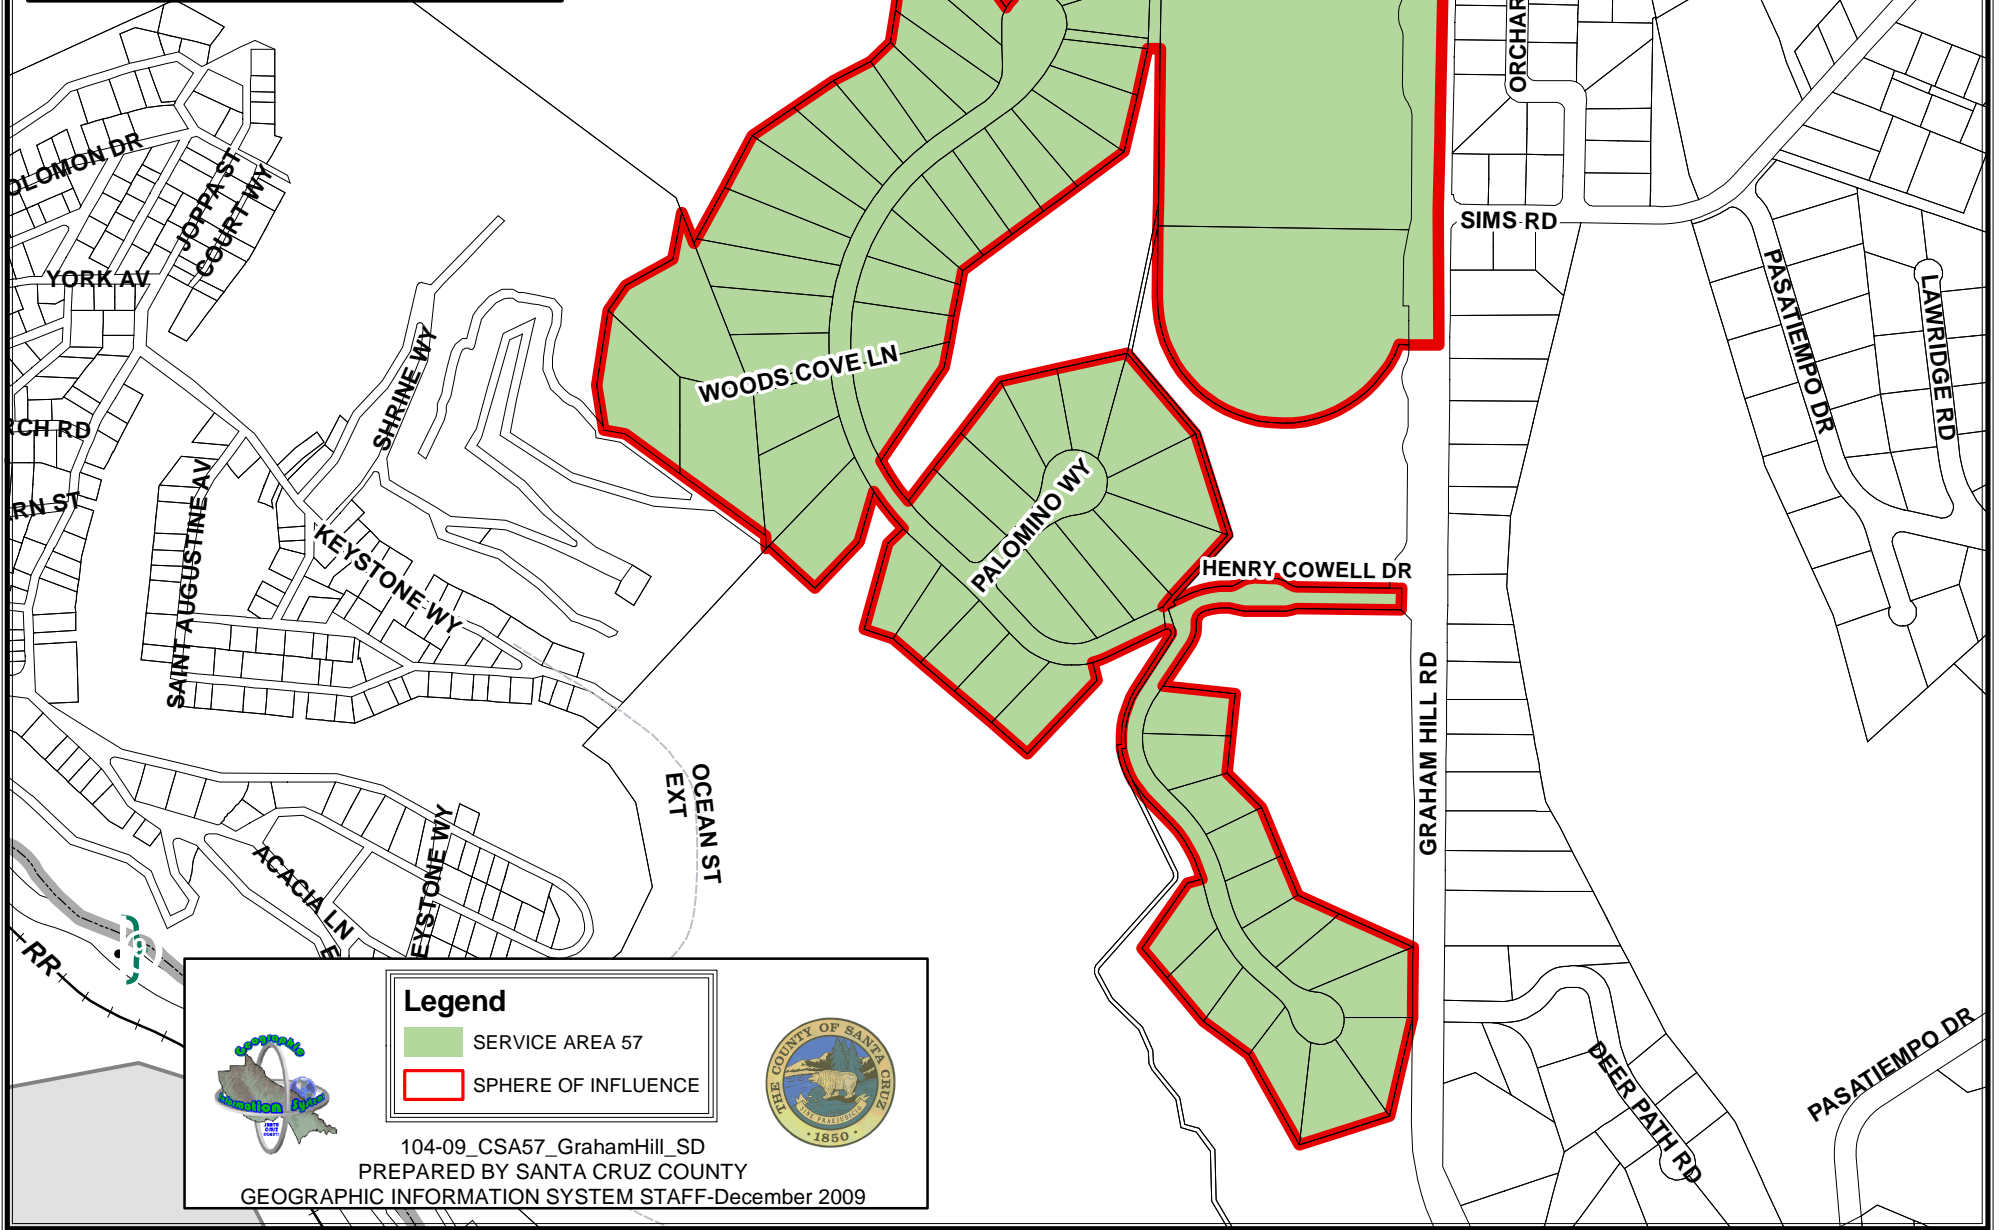

GRAHAM HILL COUNTY SERVICE AREA 57 SANTA CRUZ COUNTY, CALIFORNIA

Legend

-  SERVICE AREA 57
-  SPHERE OF INFLUENCE

104-09_CSA57_GrahamHill_SD
PREPARED BY SANTA CRUZ COUNTY
GEOGRAPHIC INFORMATION SYSTEM STAFF-December 2009