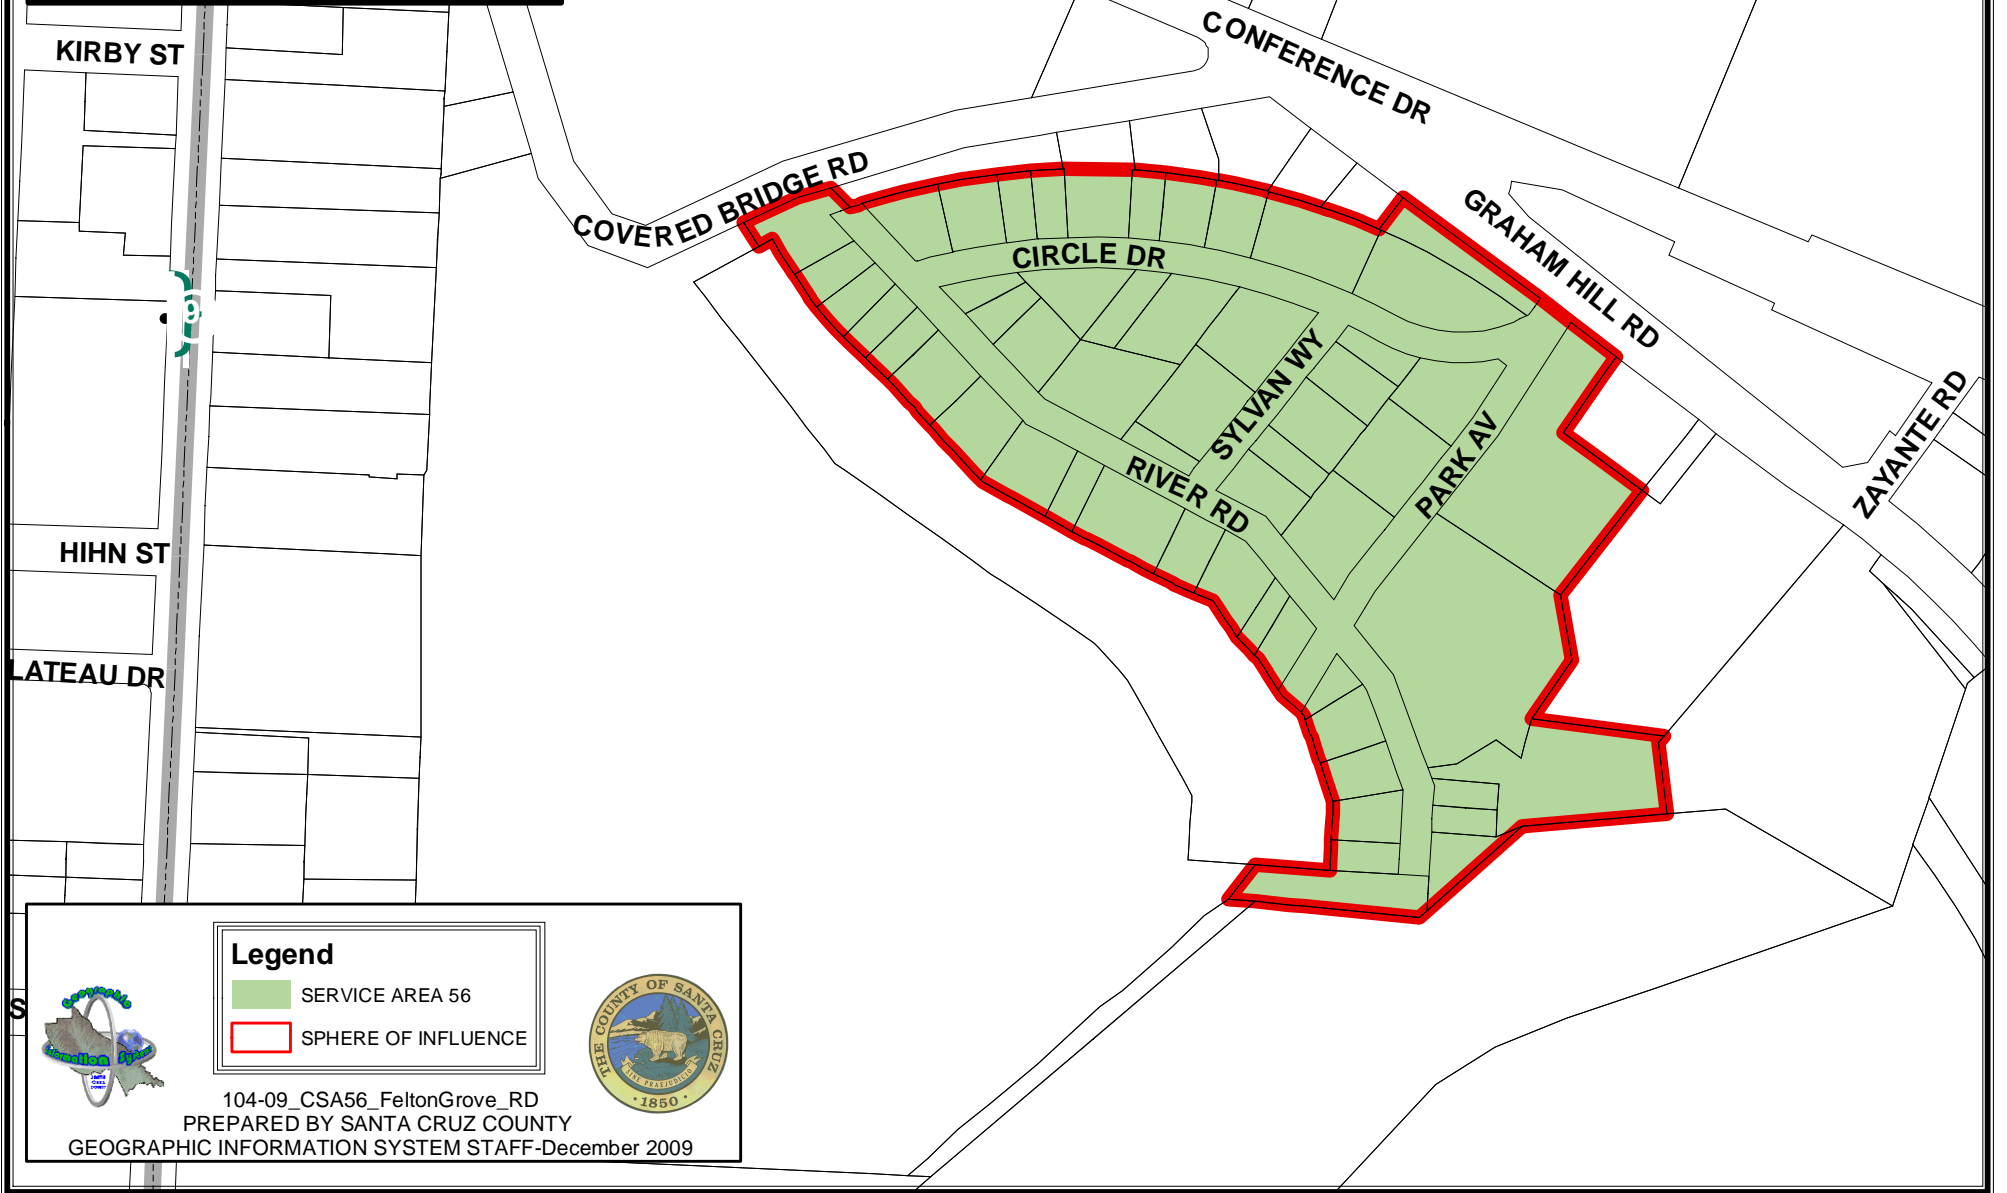

FELTON GROVE
COUNTY SERVICE AREA 56
ROAD LIGHTING/MAINTENANCE

SANTA CRUZ COUNTY, CALIFORNIA

Legend

- SERVICE AREA 56
- SPHERE OF INFLUENCE

104-09_CSA56_FeltonGrove_RD
PREPARED BY SANTA CRUZ COUNTY
GEOGRAPHIC INFORMATION SYSTEM STAFF-December 2009