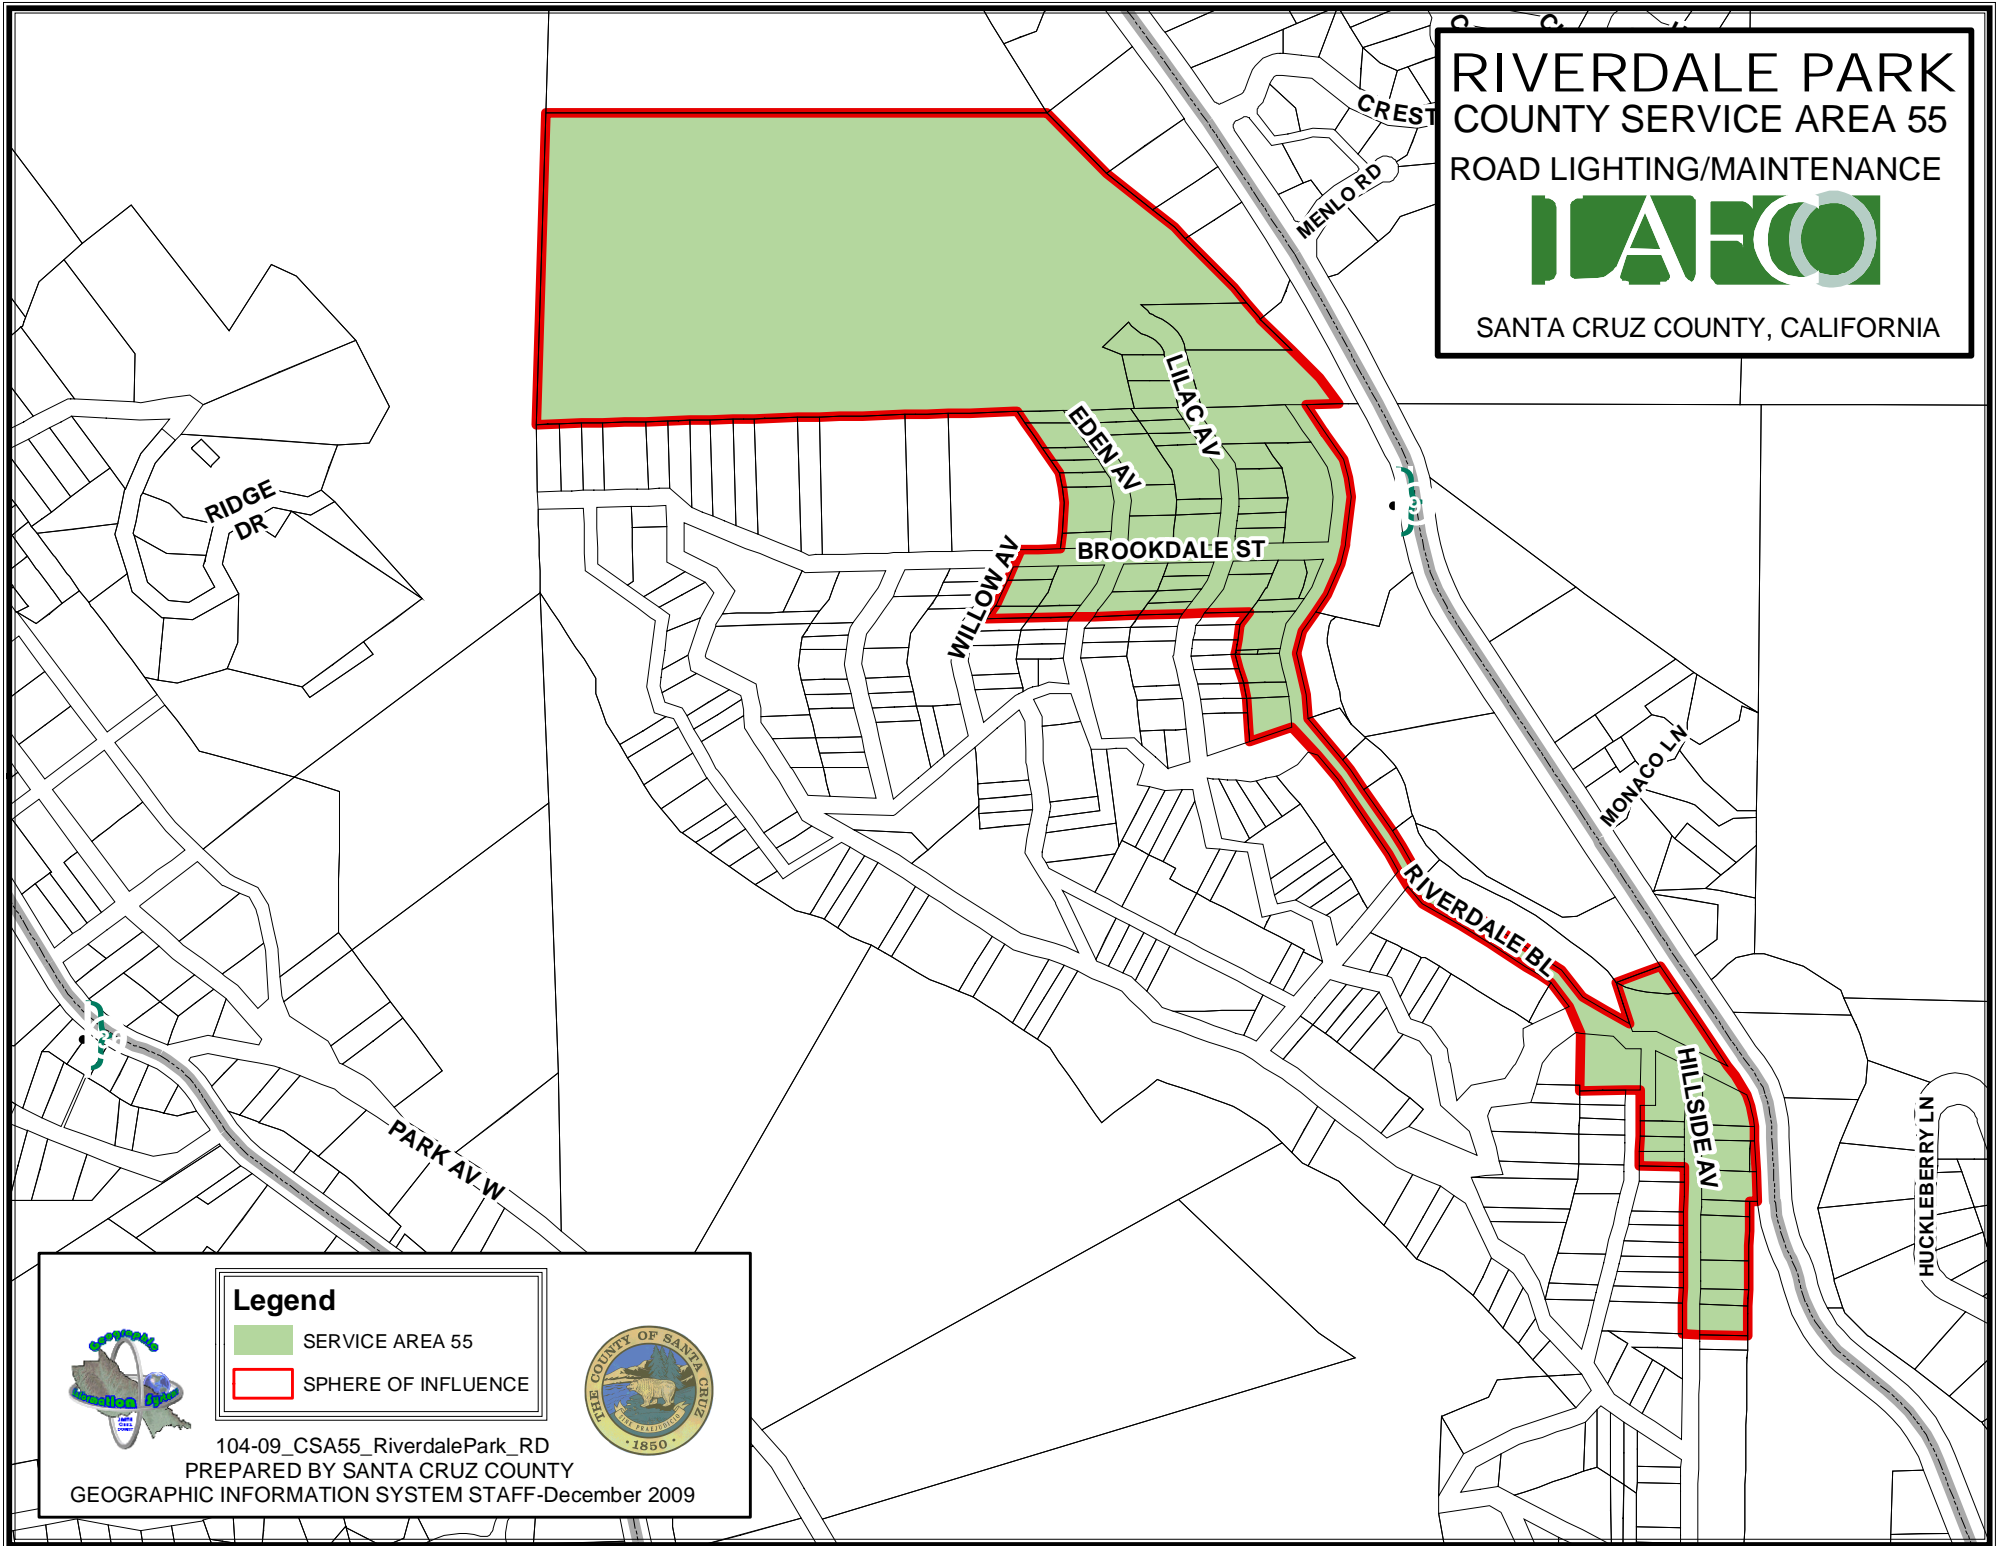

RIVERDALE PARK  
COUNTY SERVICE AREA 55  
ROAD LIGHTING/MAINTENANCE

SANTA CRUZ COUNTY, CALIFORNIA

Legend

- SERVICE AREA 55
- SPHERE OF INFLUENCE

104-09\_CSA55\_RiverdalePark\_RD  
PREPARED BY SANTA CRUZ COUNTY  
GEOGRAPHIC INFORMATION SYSTEM STAFF-December 2009