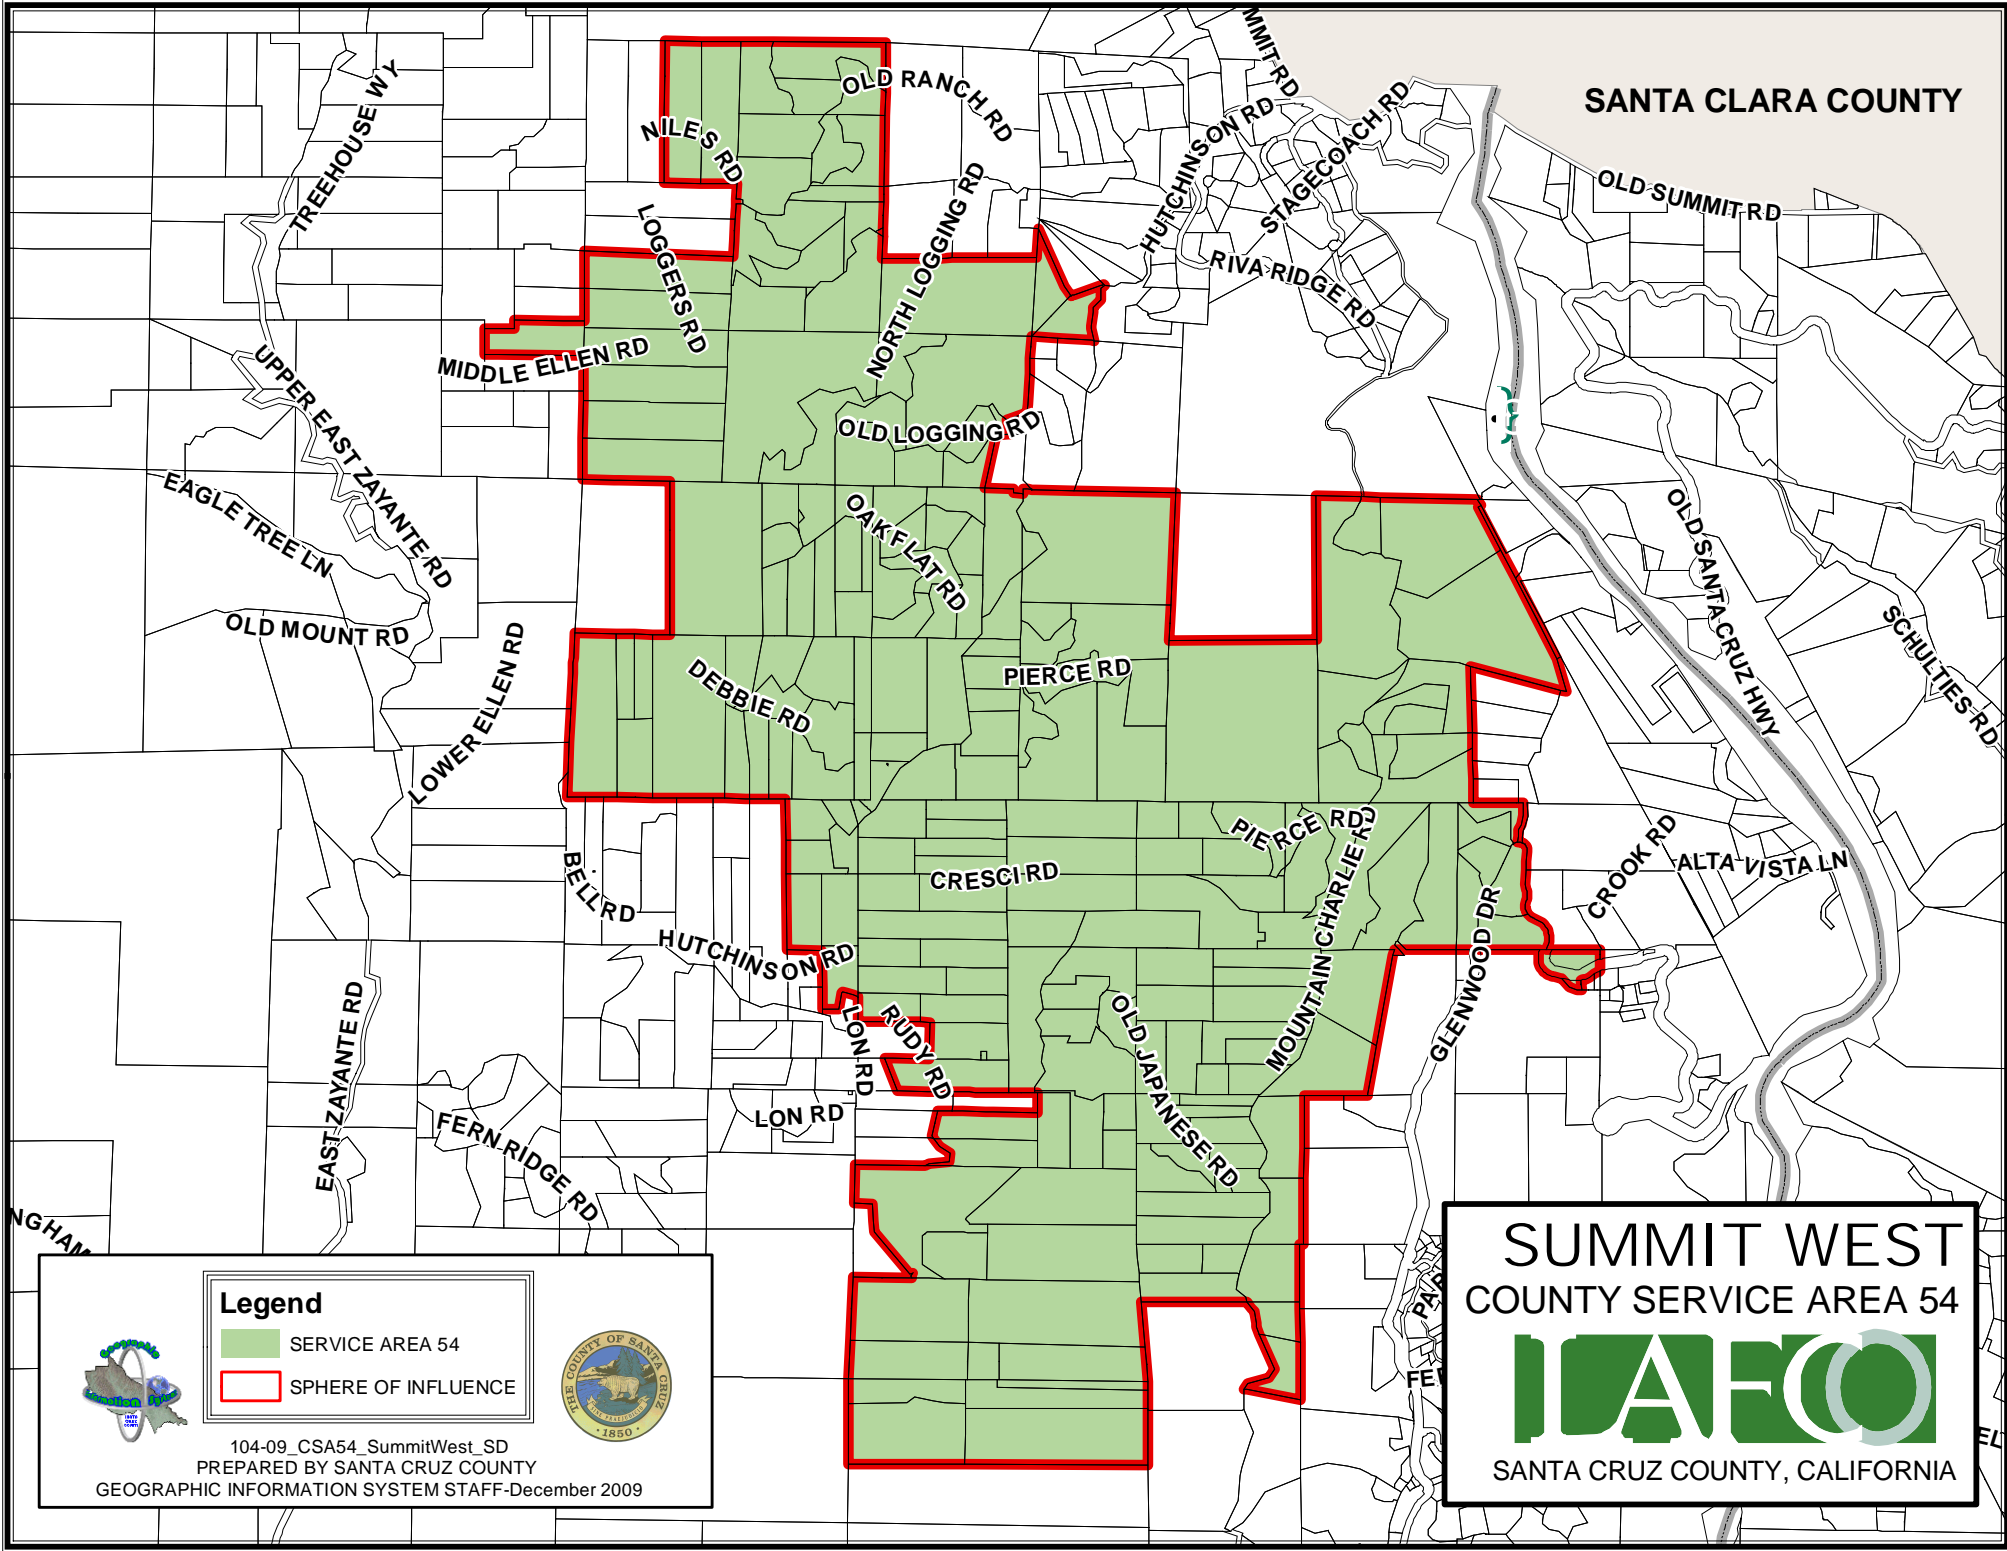

SANTA CLARA COUNTY

Legend
 SERVICE AREA 54
 SPHERE OF INFLUENCE

104-09_CSA54_SummitWest_SD
PREPARED BY SANTA CRUZ COUNTY
GEOGRAPHIC INFORMATION SYSTEM STAFF-December 2009

SUMMIT WEST
COUNTY SERVICE AREA 54

SANTA CRUZ COUNTY, CALIFORNIA