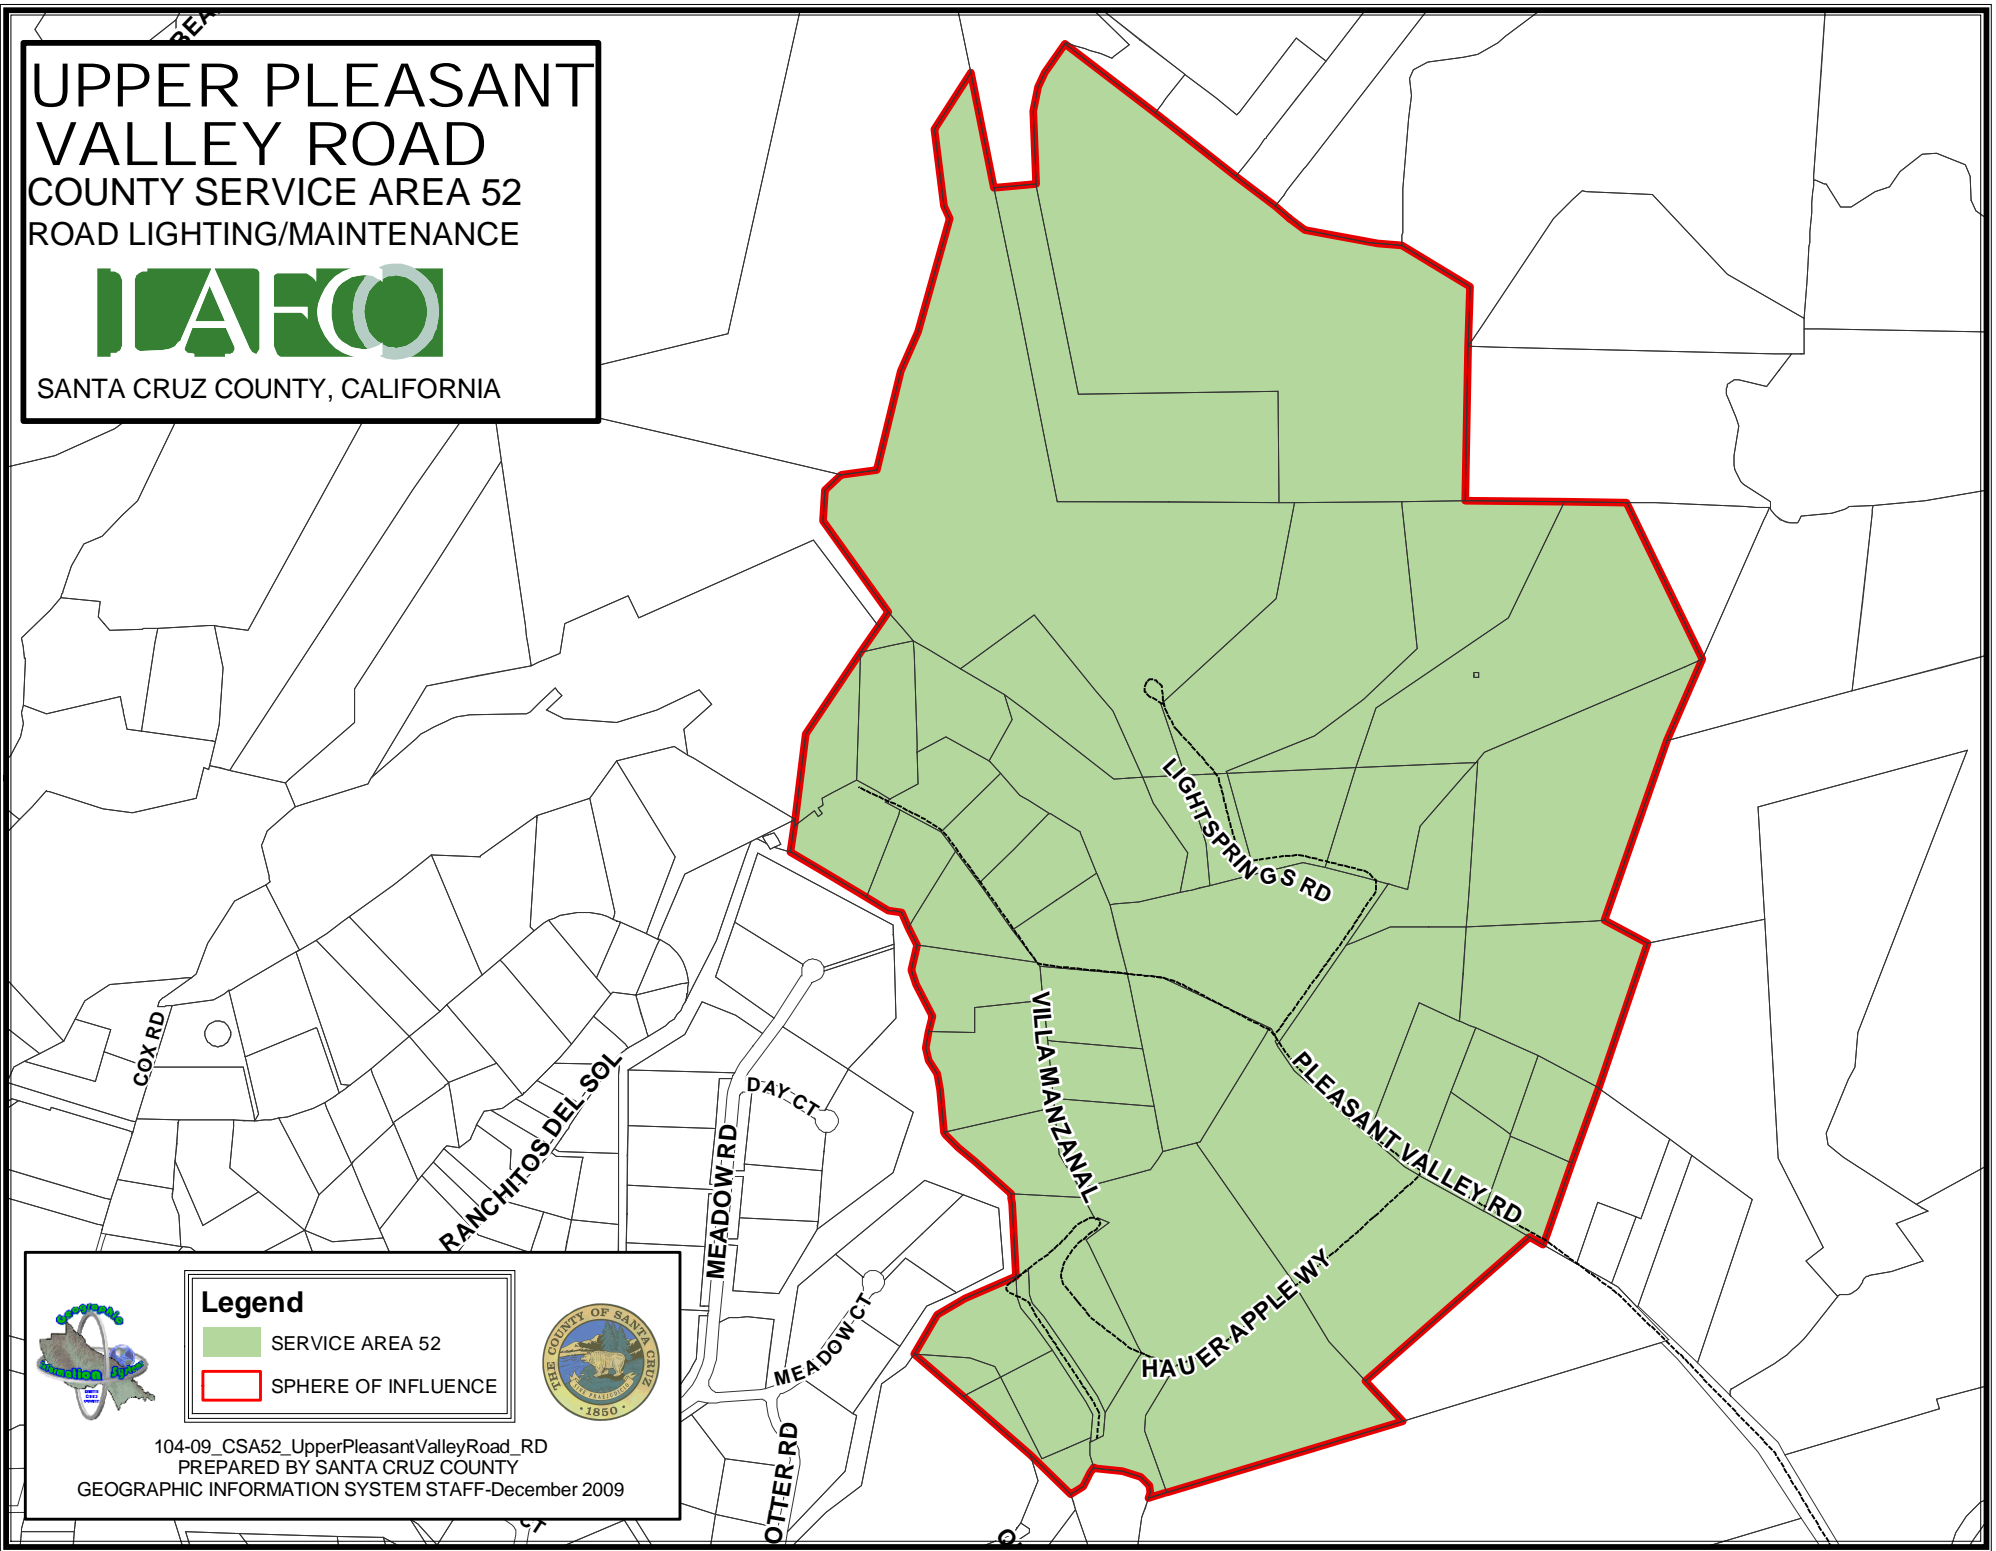

UPPER PLEASANT
VALLEY ROAD
COUNTY SERVICE AREA 52
ROAD LIGHTING/MAINTENANCE

SANTA CRUZ COUNTY, CALIFORNIA

Legend

-  SERVICE AREA 52
-  SPHERE OF INFLUENCE

104-09_CSA52_UpperPleasantValleyRoad_RD
PREPARED BY SANTA CRUZ COUNTY
GEOGRAPHIC INFORMATION SYSTEM STAFF-December 2009