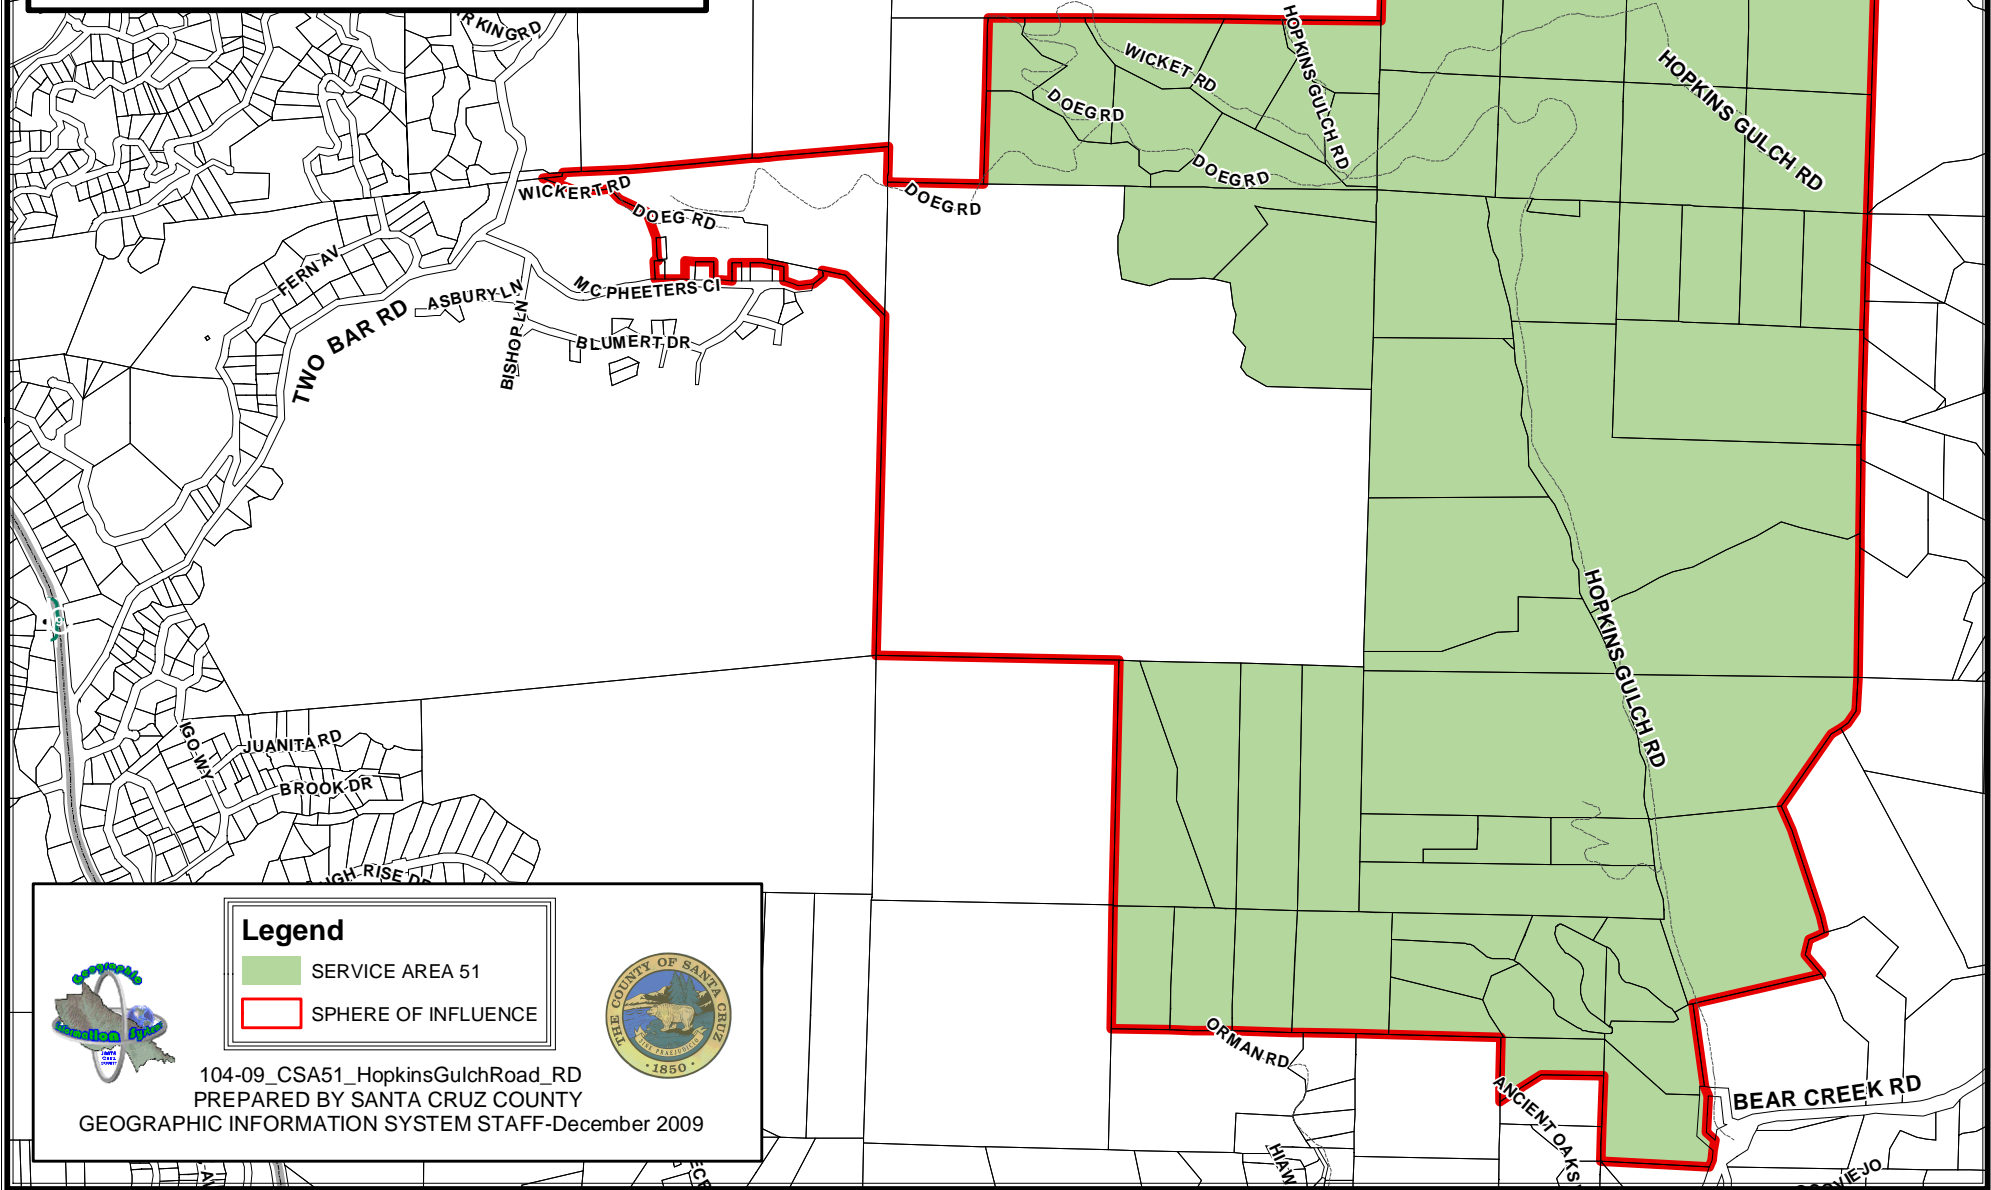

HOPKINS GULCH ROAD COUNTY SERVICE AREA 51 ROAD LIGHTING/MAINTENANCE

SANTA CRUZ COUNTY, CALIFORNIA

Legend

- SERVICE AREA 51
- SPHERE OF INFLUENCE

104-09_CSA51_HopkinsGulchRoad_RD
PREPARED BY SANTA CRUZ COUNTY
GEOGRAPHIC INFORMATION SYSTEM STAFF-December 2009