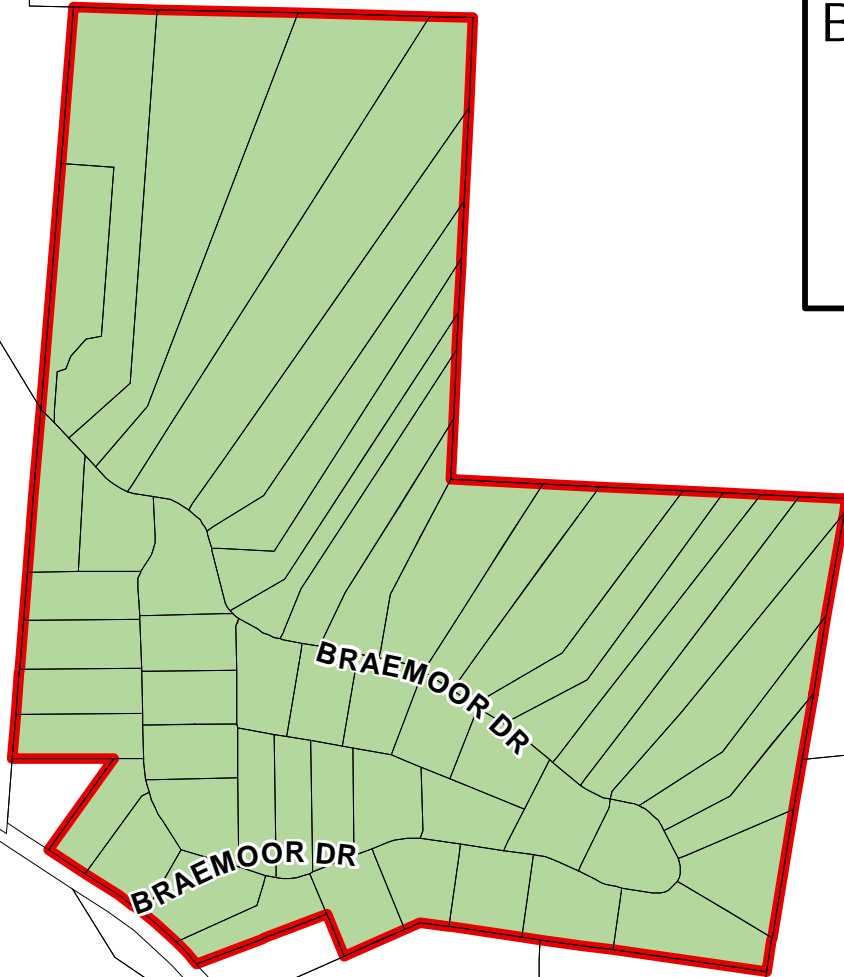

BRAEMOOR DRIVE  
COUNTY SERVICE AREA 47  
ROAD LIGHTING/MAINTENANCE

SANTA CRUZ COUNTY, CALIFORNIA

EMPIRE GRADE

BRAEMOOR DR

BRAEMOOR DR

BLOOGELL'S RD

EMPIRE GRADE

**Legend**

-  SERVICE AREA 47
-  SPHERE OF INFLUENCE

104-09\_CSA47\_BraemoorDrive\_RD  
PREPARED BY SANTA CRUZ COUNTY  
GEOGRAPHIC INFORMATION SYSTEM STAFF-December 2009