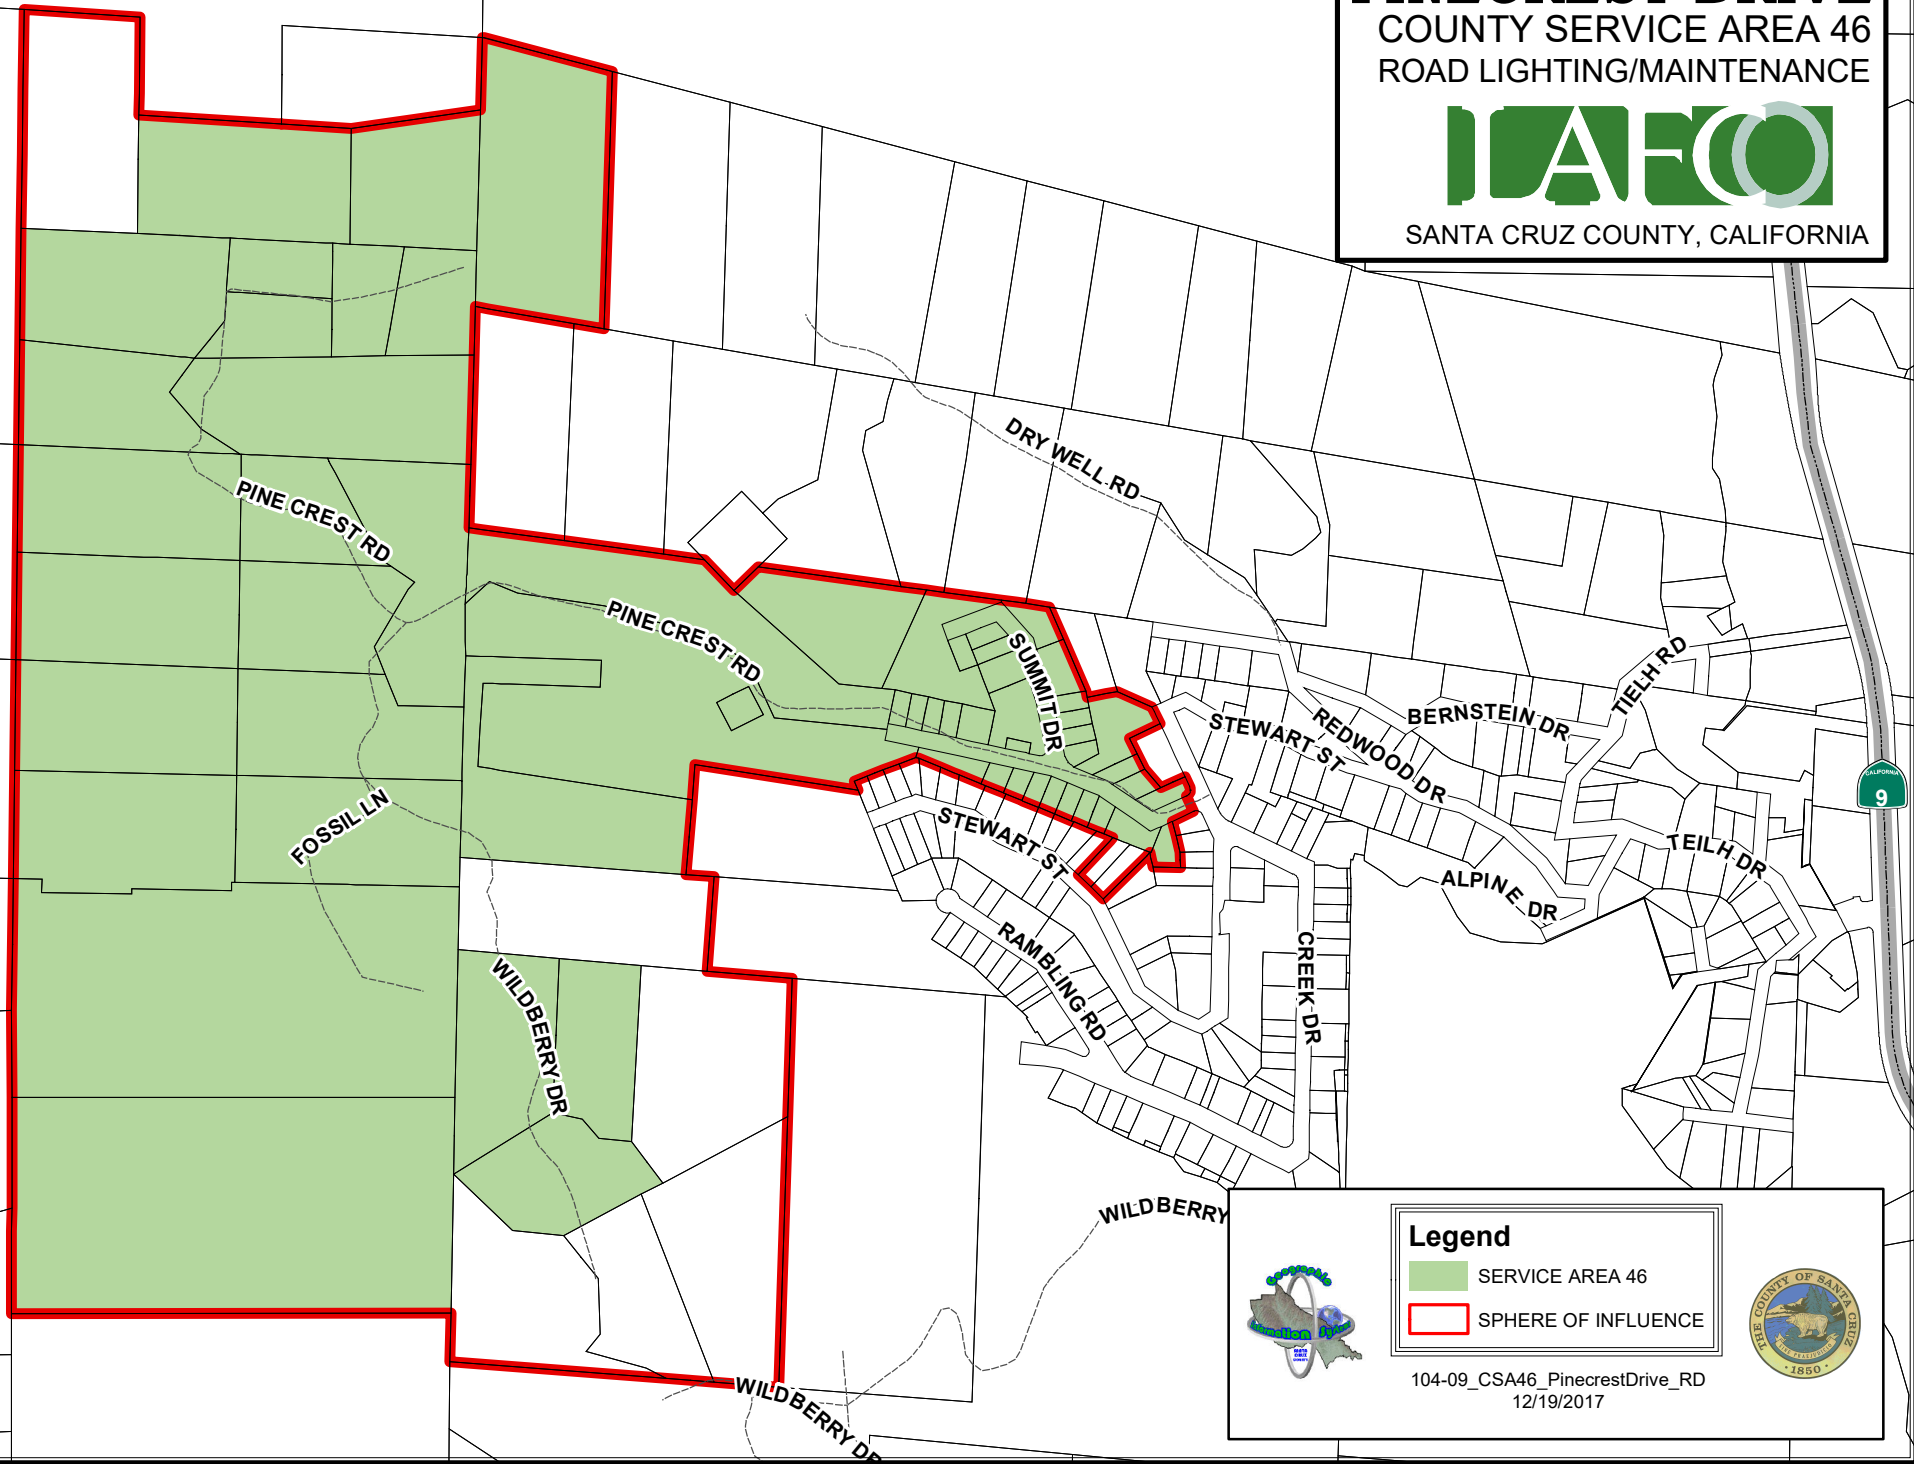

PINECREST DRIVE

COUNTY SERVICE AREA 46
ROAD LIGHTING/MAINTENANCE

SANTA CRUZ COUNTY, CALIFORNIA

Legend

-  SERVICE AREA 46
-  SPHERE OF INFLUENCE

104-09_CSA46_PinecrestDrive_RD
12/19/2017