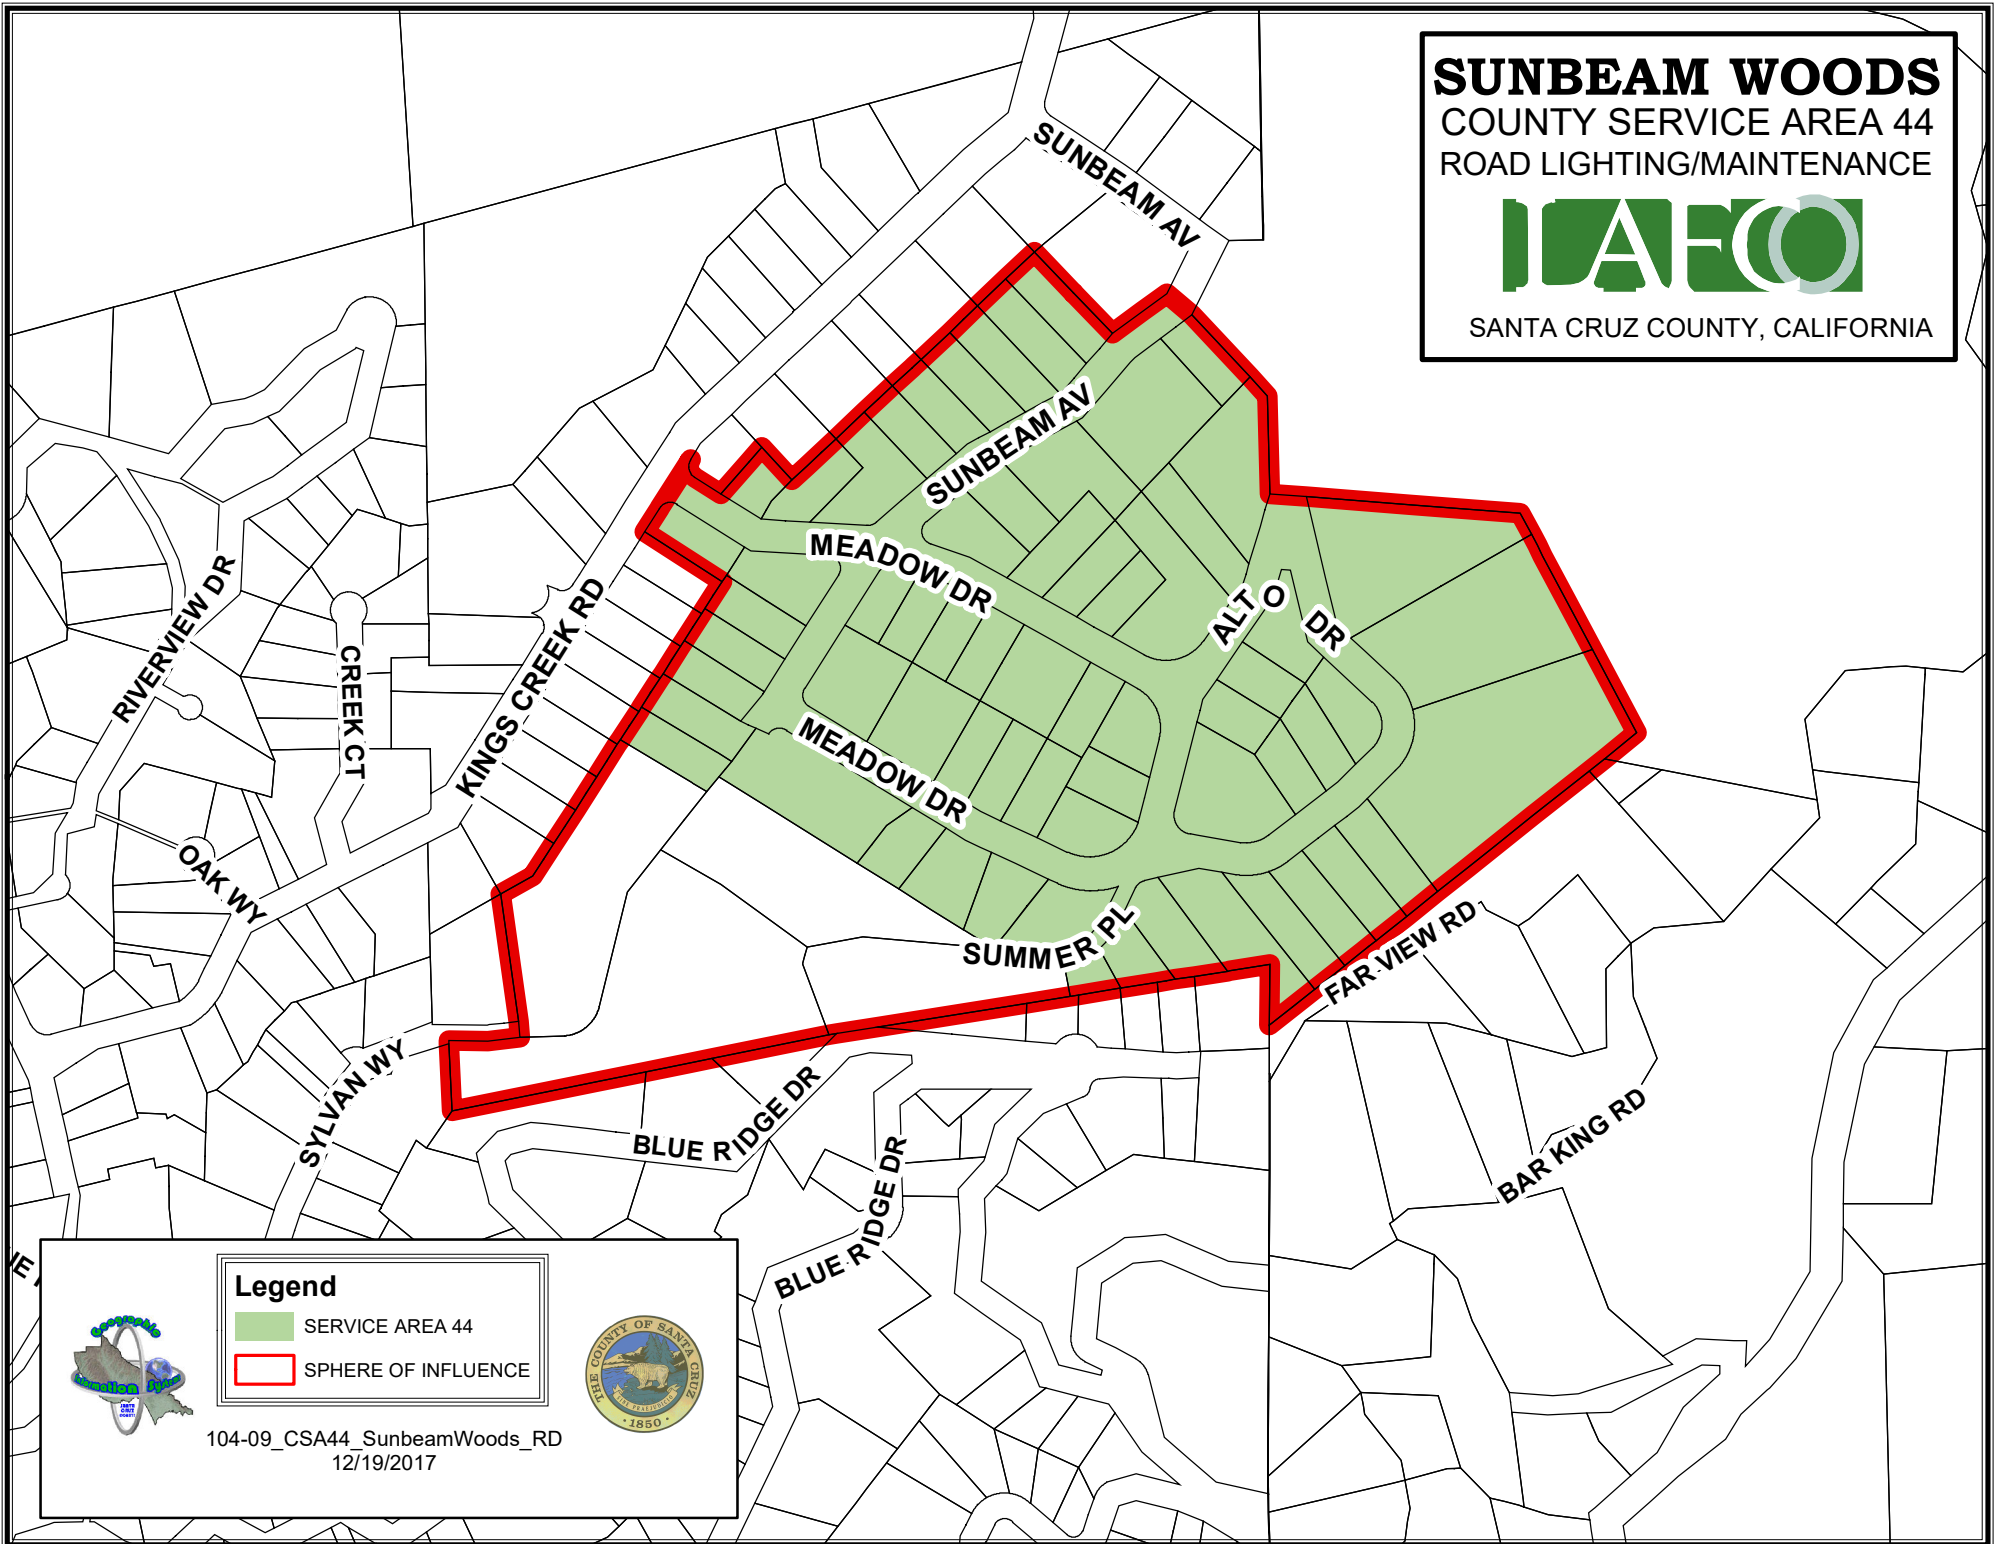

SUNBEAM WOODS

COUNTY SERVICE AREA 44
ROAD LIGHTING/MAINTENANCE

SANTA CRUZ COUNTY, CALIFORNIA

Legend

-  SERVICE AREA 44
-  SPHERE OF INFLUENCE

104-09_CSA44_SunbeamWoods_RD
12/19/2017