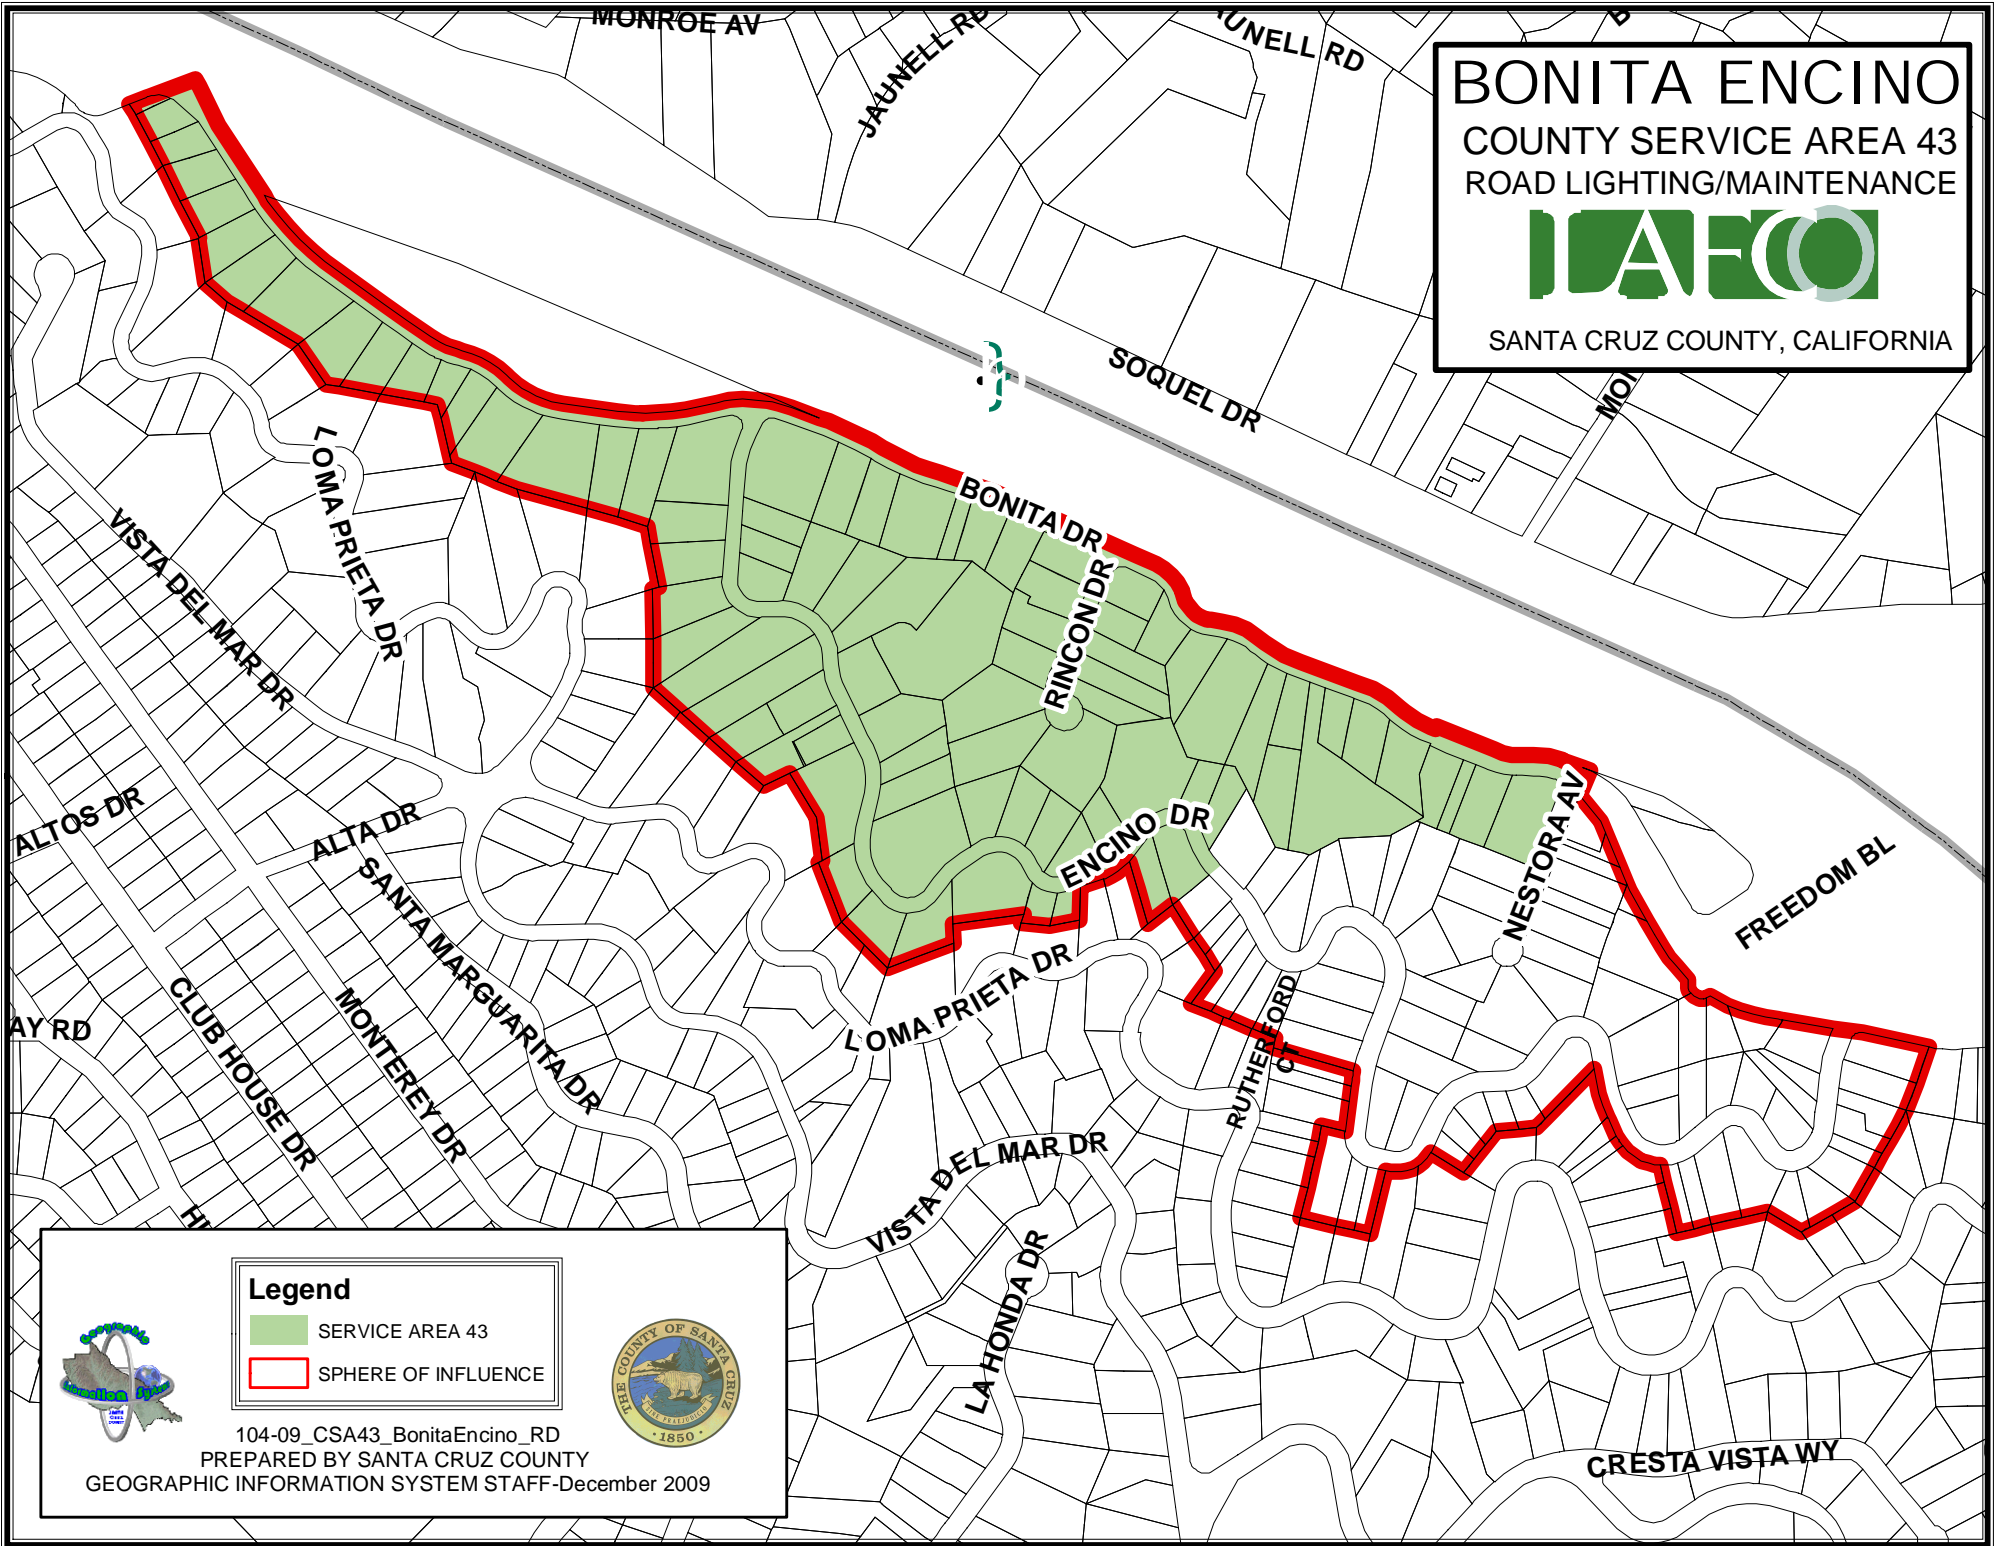

BONITA ENCINO
COUNTY SERVICE AREA 43
ROAD LIGHTING/MAINTENANCE

SANTA CRUZ COUNTY, CALIFORNIA

- Legend**
- SERVICE AREA 43
 - SPHERE OF INFLUENCE

104-09_CSA43_BonitaEncino_RD
PREPARED BY SANTA CRUZ COUNTY
GEOGRAPHIC INFORMATION SYSTEM STAFF-December 2009