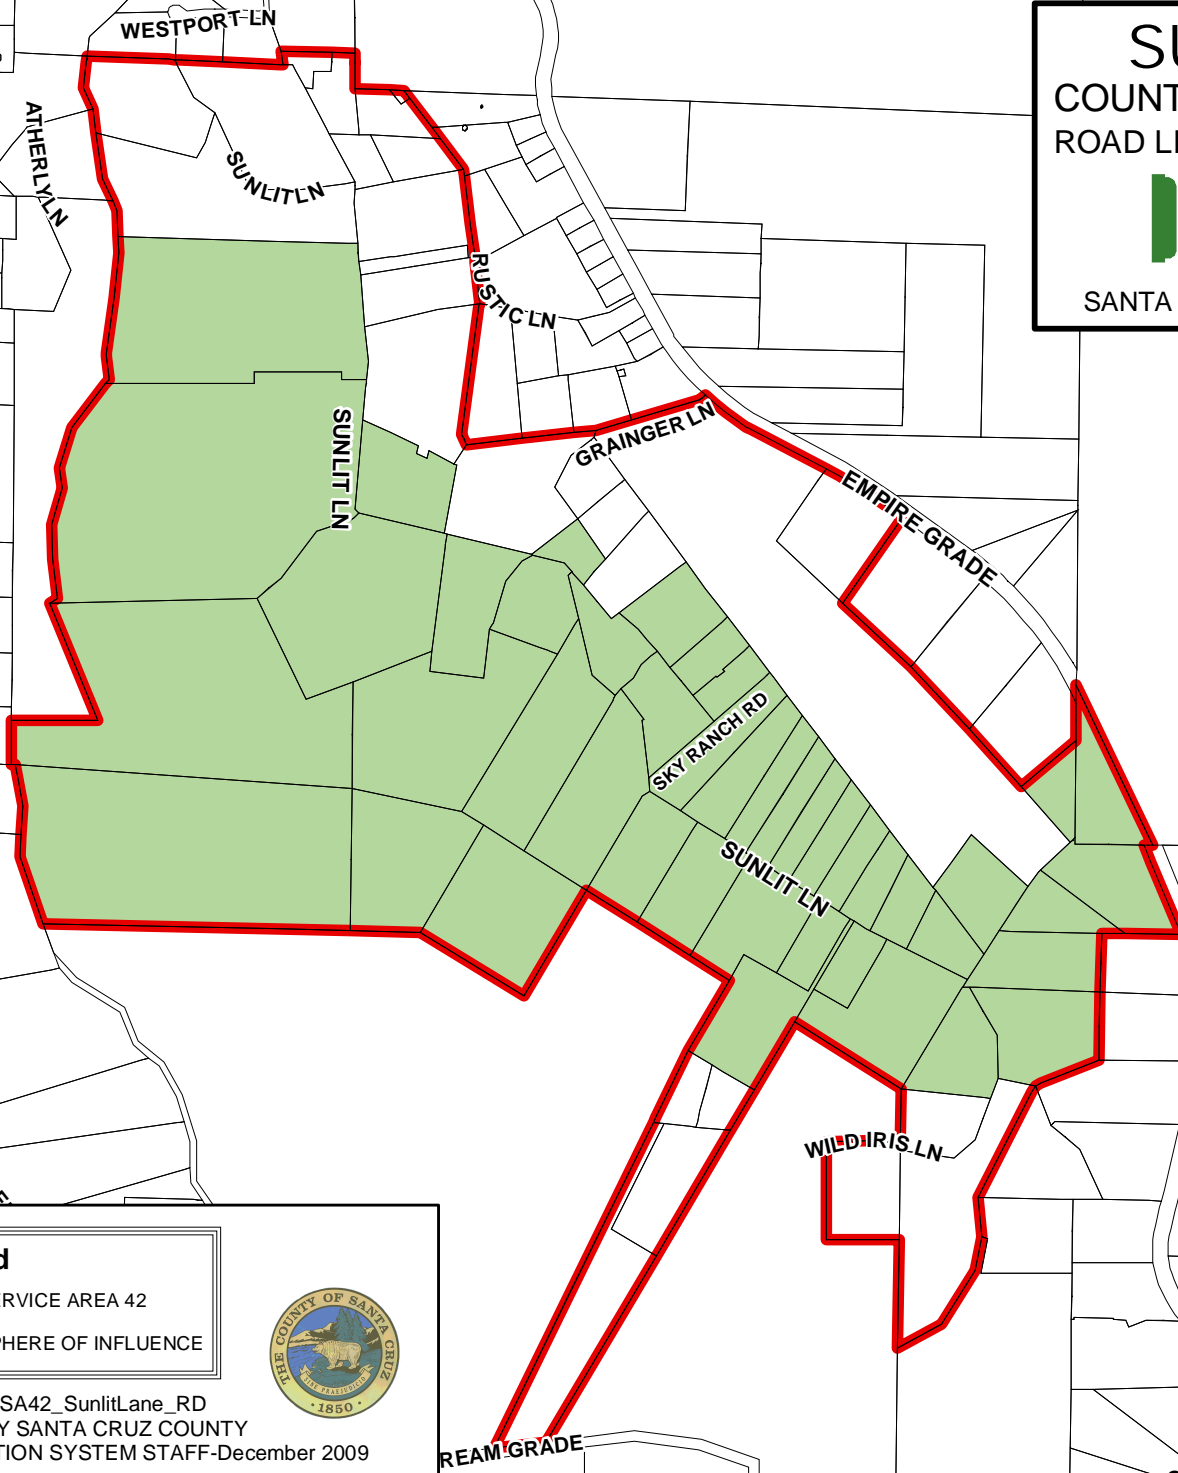

SUNLIT LANE  
COUNTY SERVICE AREA 42  
ROAD LIGHTING/MAINTENANCE

SANTA CRUZ COUNTY, CALIFORNIA

**Legend**

- SERVICE AREA 42
- SPHERE OF INFLUENCE

104-09\_CSA42\_SunlitLane\_RD  
PREPARED BY SANTA CRUZ COUNTY  
GEOGRAPHIC INFORMATION SYSTEM STAFF-December 2009