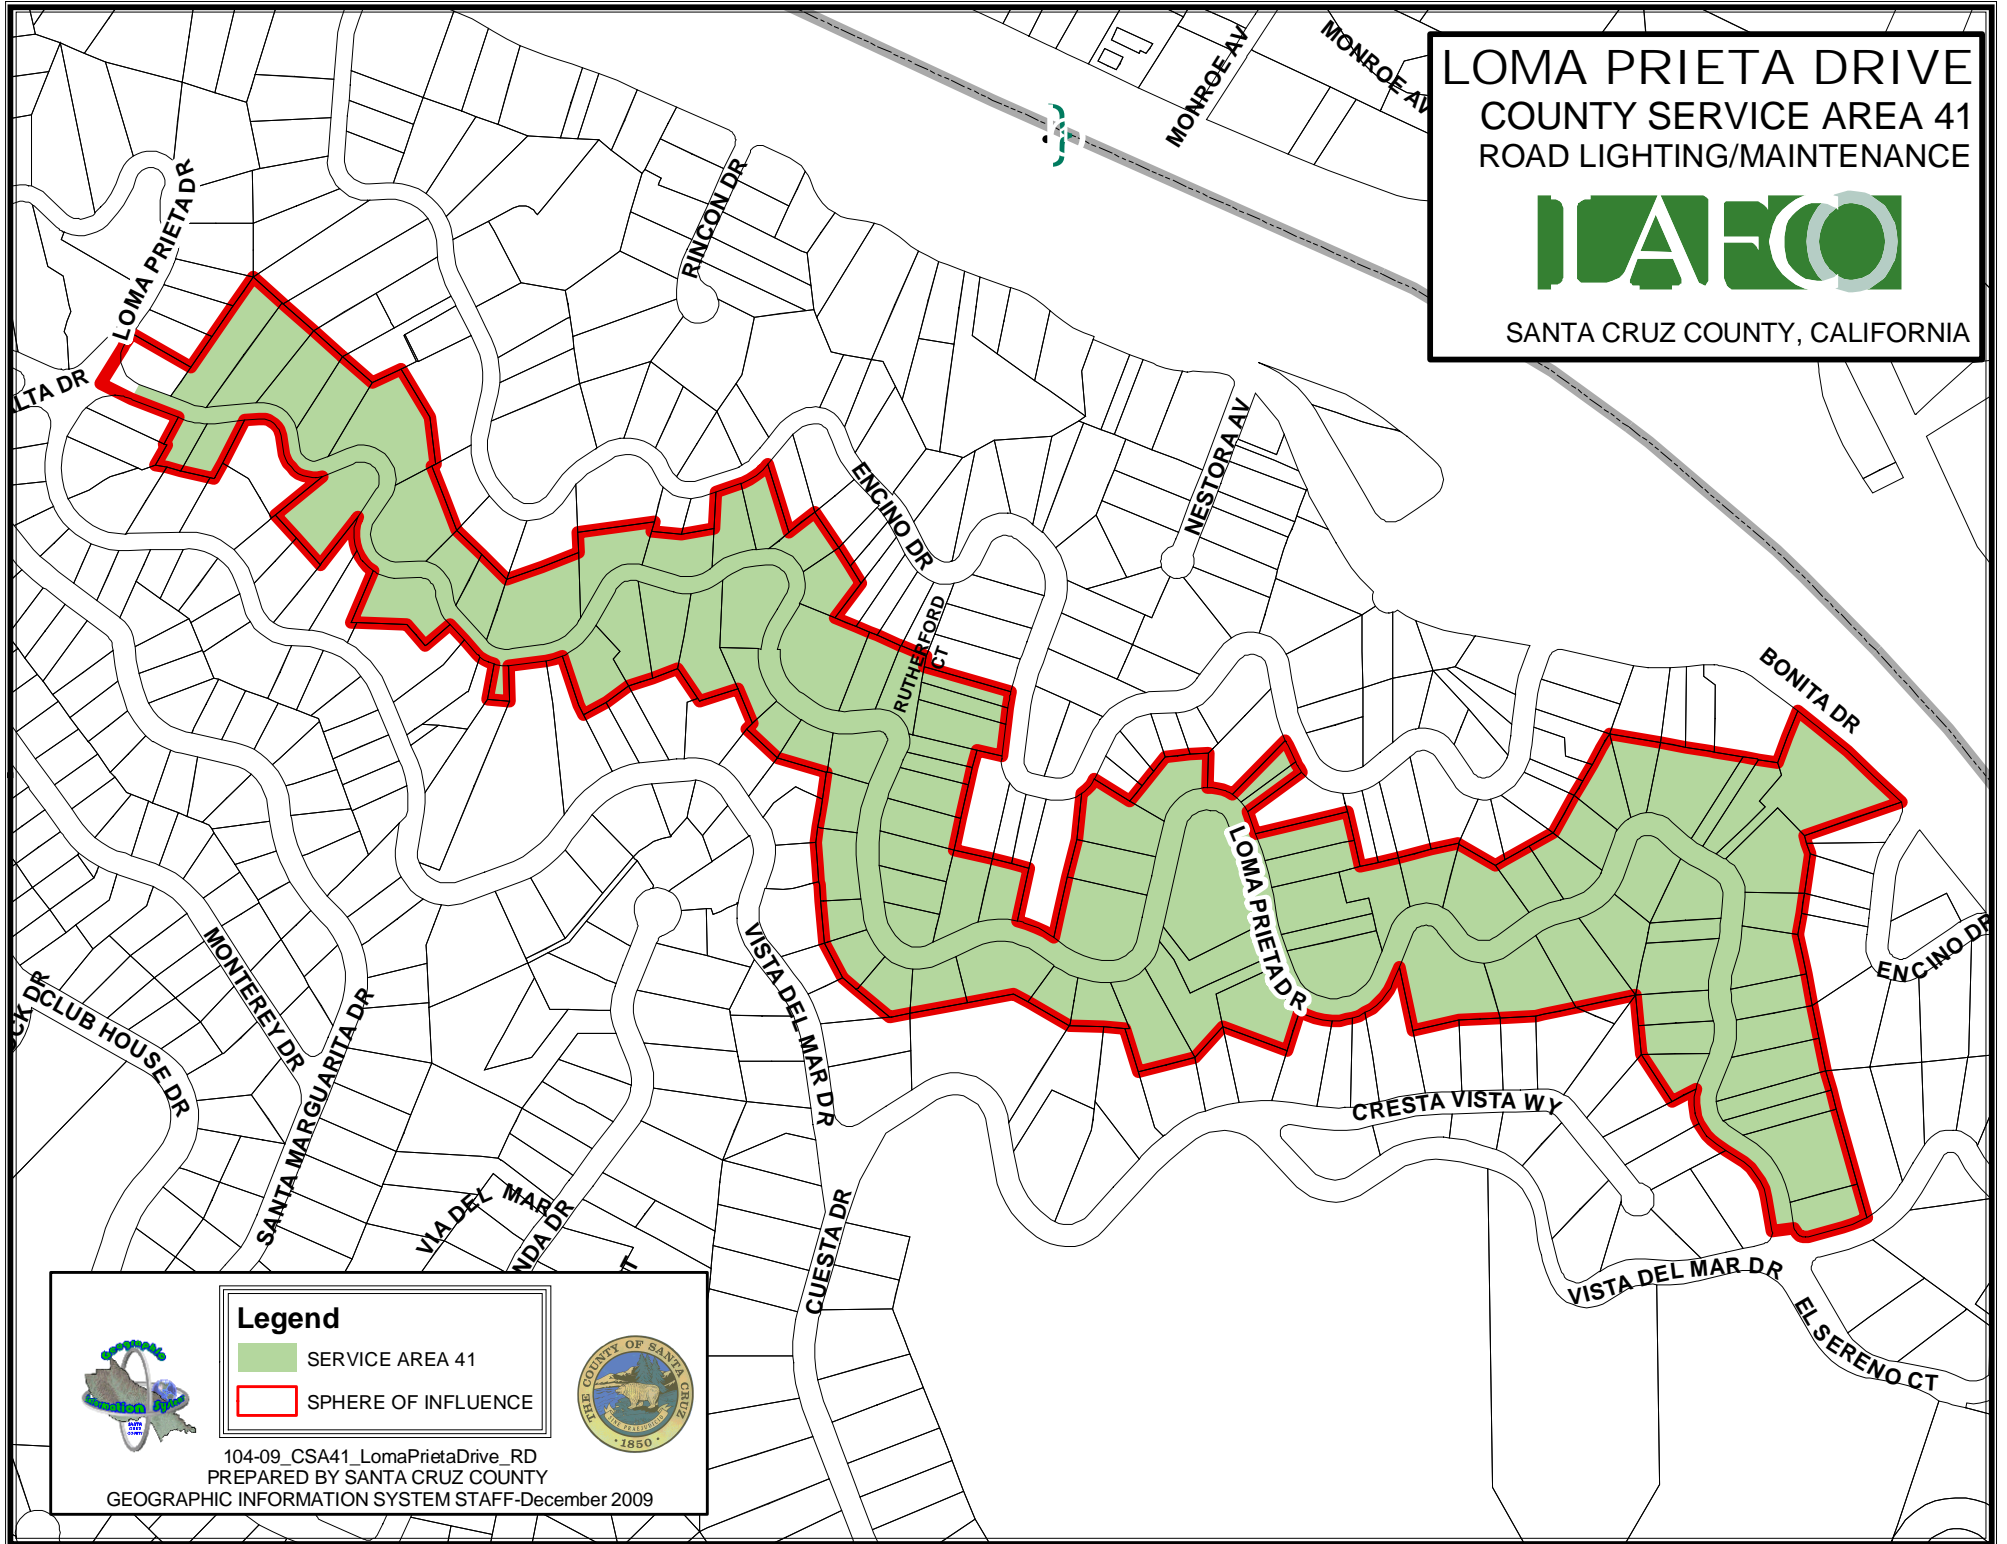

LOMA PRIETA DRIVE
COUNTY SERVICE AREA 41
ROAD LIGHTING/MAINTENANCE

SANTA CRUZ COUNTY, CALIFORNIA

Legend

-  SERVICE AREA 41
-  SPHERE OF INFLUENCE

104-09_CSA41_LomaPrietaDrive_RD
PREPARED BY SANTA CRUZ COUNTY
GEOGRAPHIC INFORMATION SYSTEM STAFF-December 2009