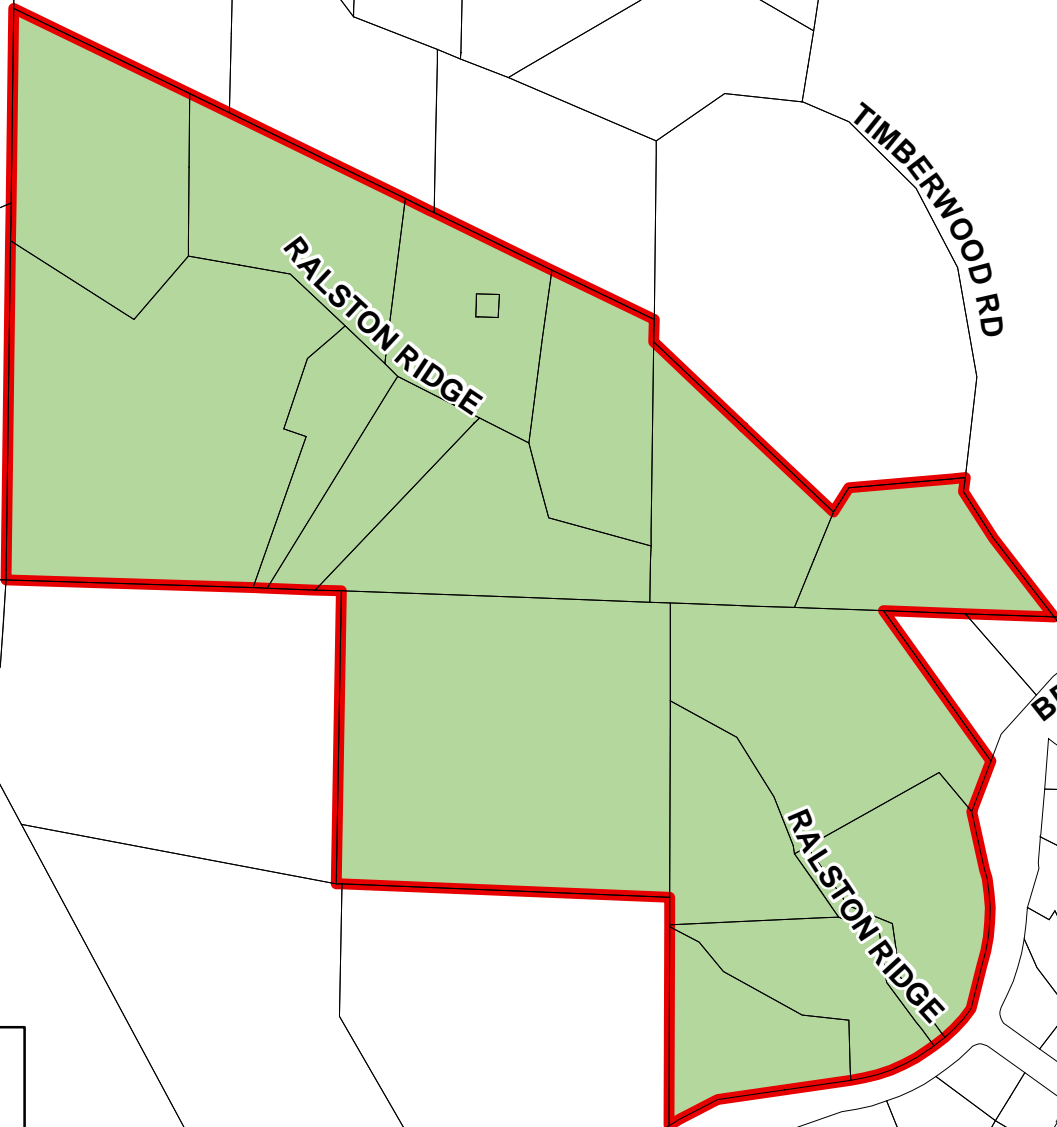

RALSTON RIDGE
COUNTY SERVICE AREA 40
ROAD LIGHTING/MAINTENANCE

SANTA CRUZ COUNTY, CALIFORNIA

HOPKINS GULCH RD

TIMBERWOOD RD

BEAR CREEK RD

RALSTON RIDGE

OAKWOOD LN

FOREST HILL DR

Legend

-  SERVICE AREA 40
-  SPHERE OF INFLUENCE

104-09_CSA40_RalstonRidge_RD
PREPARED BY SANTA CRUZ COUNTY
GEOGRAPHIC INFORMATION SYSTEM STAFF-December 2009