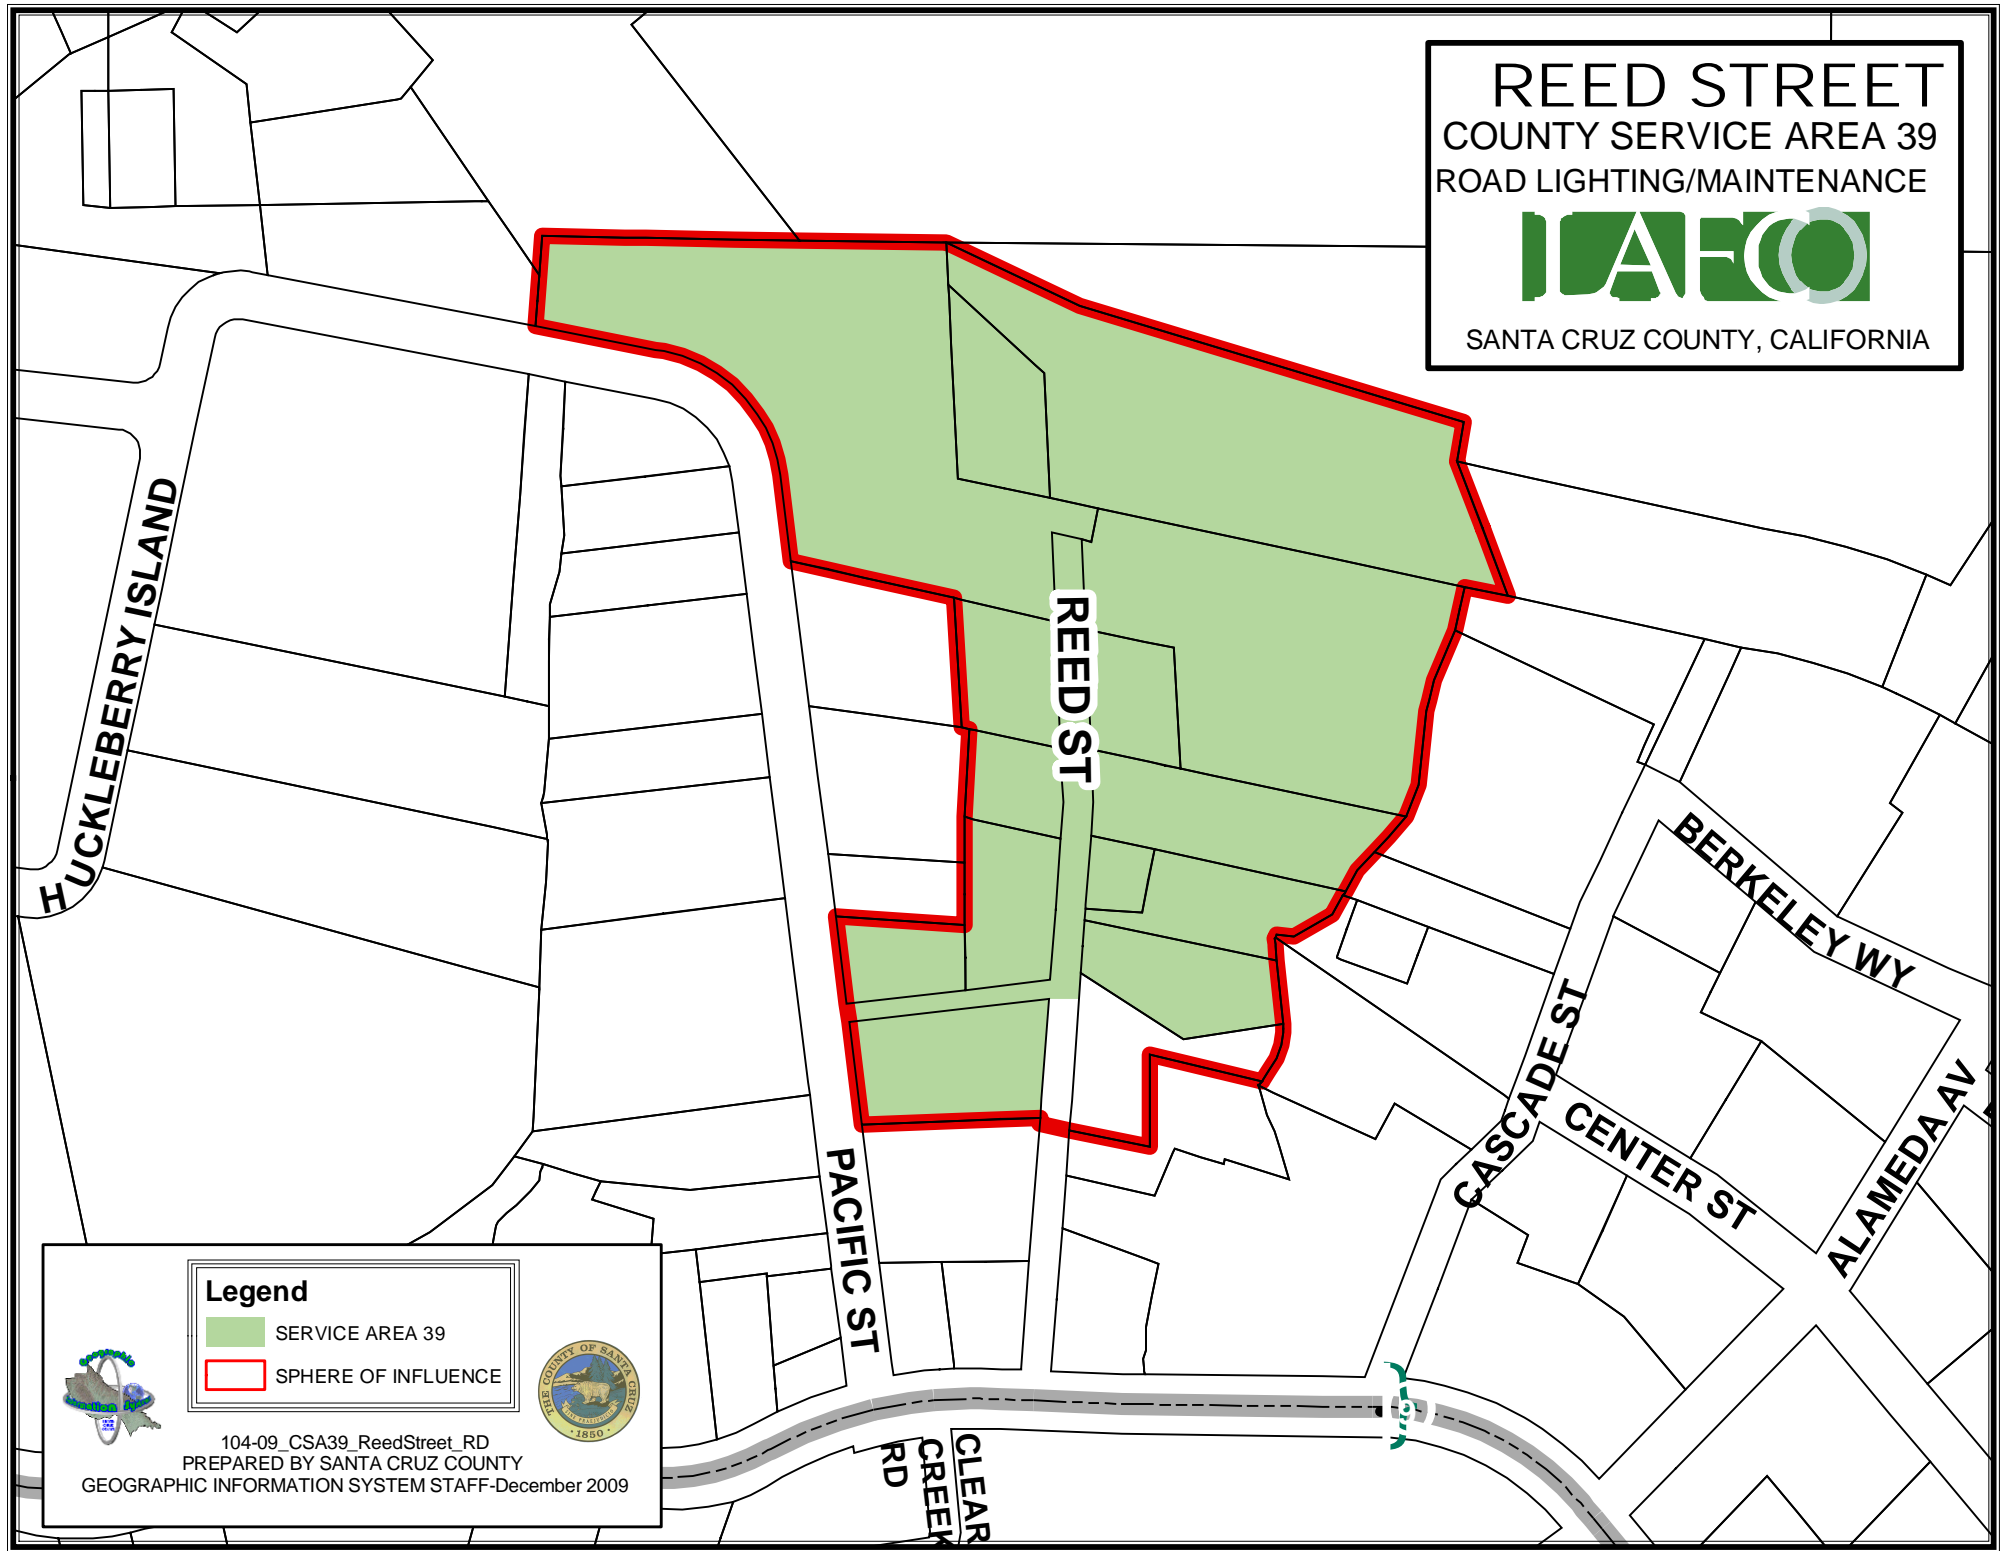

REED STREET
COUNTY SERVICE AREA 39
ROAD LIGHTING/MAINTENANCE

SANTA CRUZ COUNTY, CALIFORNIA

- Legend**
- SERVICE AREA 39
 - SPHERE OF INFLUENCE

104-09_CSA39_ReedStreet_RD
PREPARED BY SANTA CRUZ COUNTY
GEOGRAPHIC INFORMATION SYSTEM STAFF-December 2009