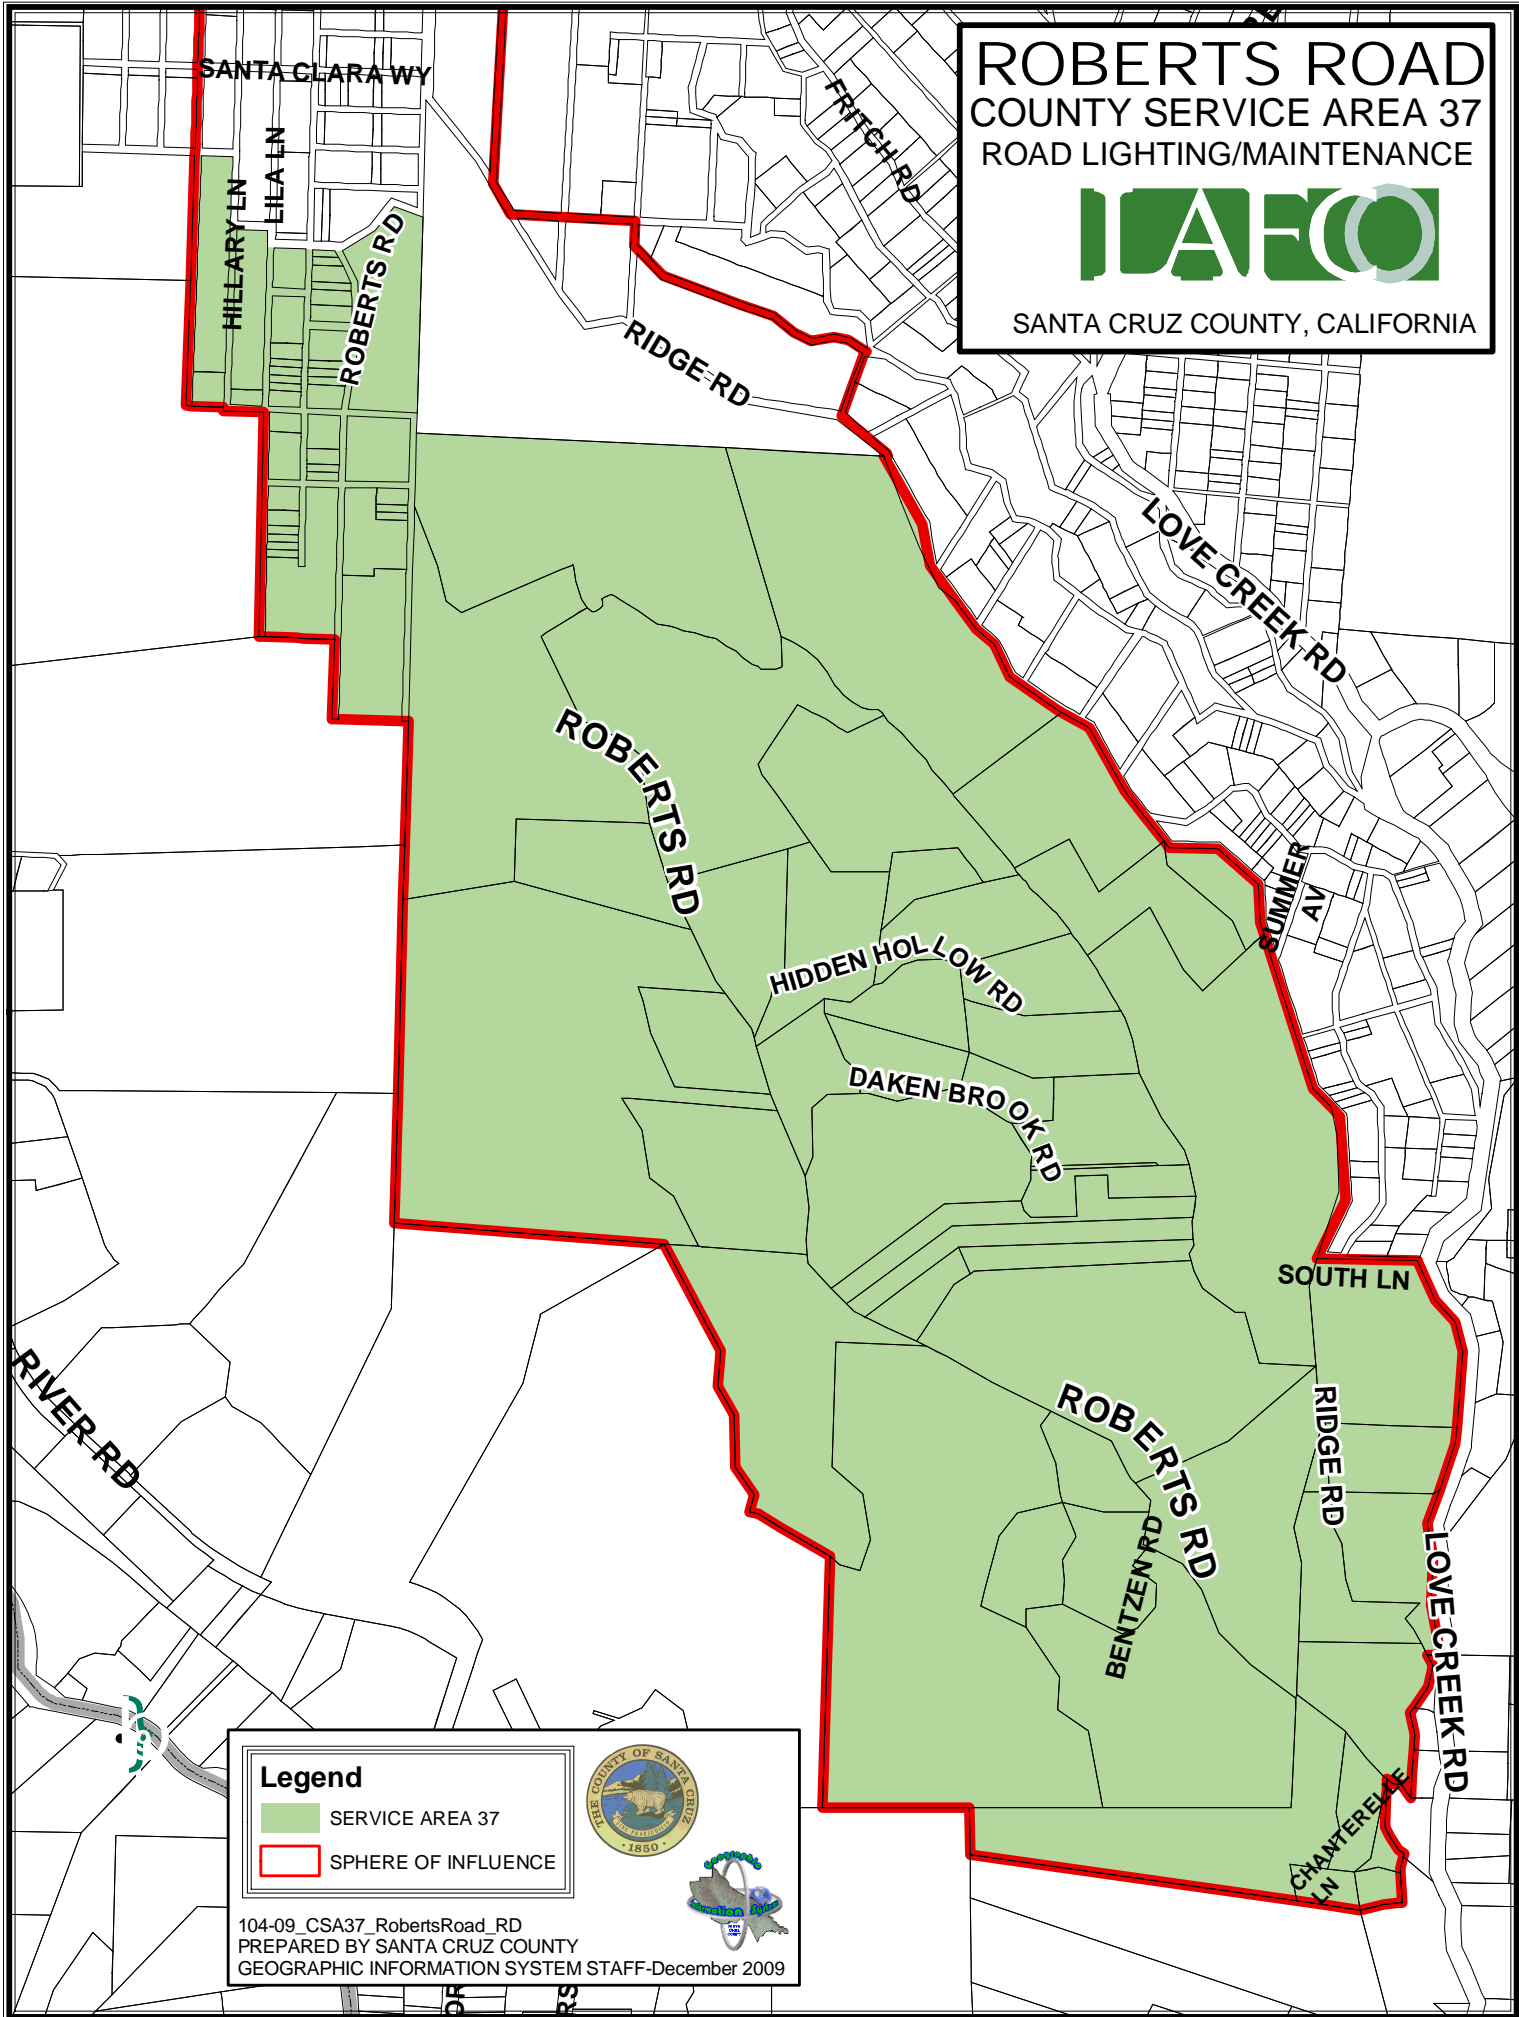

**ROBERTS ROAD  
COUNTY SERVICE AREA 37  
ROAD LIGHTING/MAINTENANCE**

SANTA CRUZ COUNTY, CALIFORNIA

**Legend**

- SERVICE AREA 37
- SPHERE OF INFLUENCE

104-09\_CSA37\_RobertsRoad\_RD  
PREPARED BY SANTA CRUZ COUNTY  
GEOGRAPHIC INFORMATION SYSTEM STAFF-December 2009