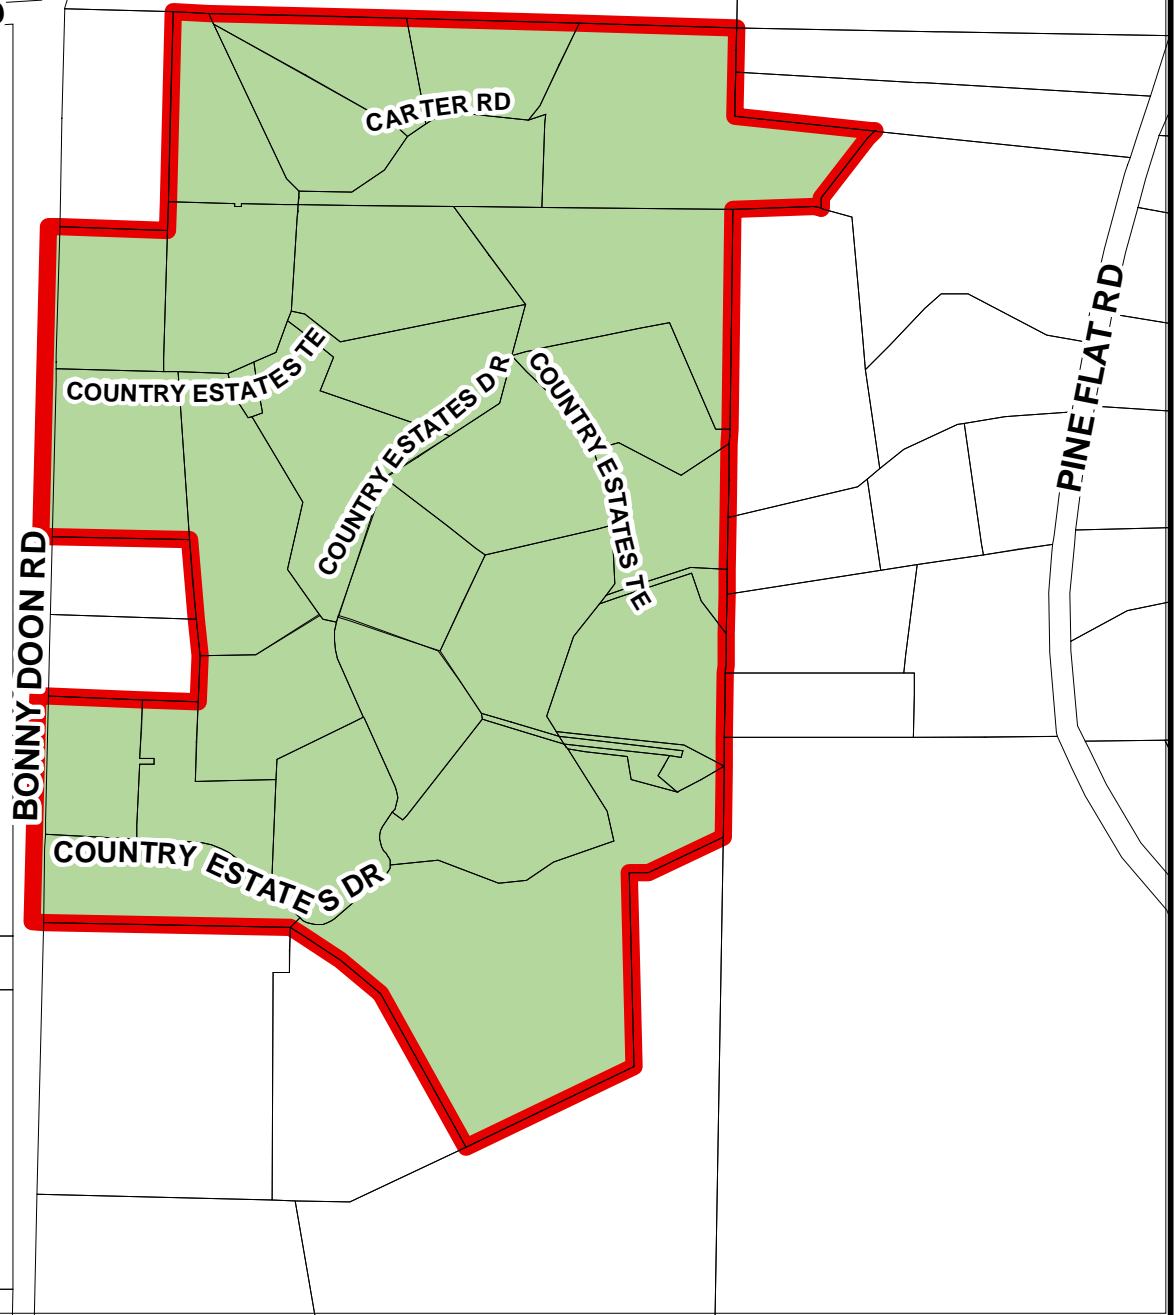

COUNTRY ESTATES
COUNTY SERVICE AREA 35
ROAD LIGHTING/MAINTENANCE

SANTA CRUZ COUNTY, CALIFORNIA

THAYER RD

Legend

-  SERVICE AREA 35
-  SPHERE OF INFLUENCE

104-09_CSA35_CountryEstates_RD
PREPARED BY SANTA CRUZ COUNTY
GEOGRAPHIC INFORMATION SYSTEM STAFF-December 2009