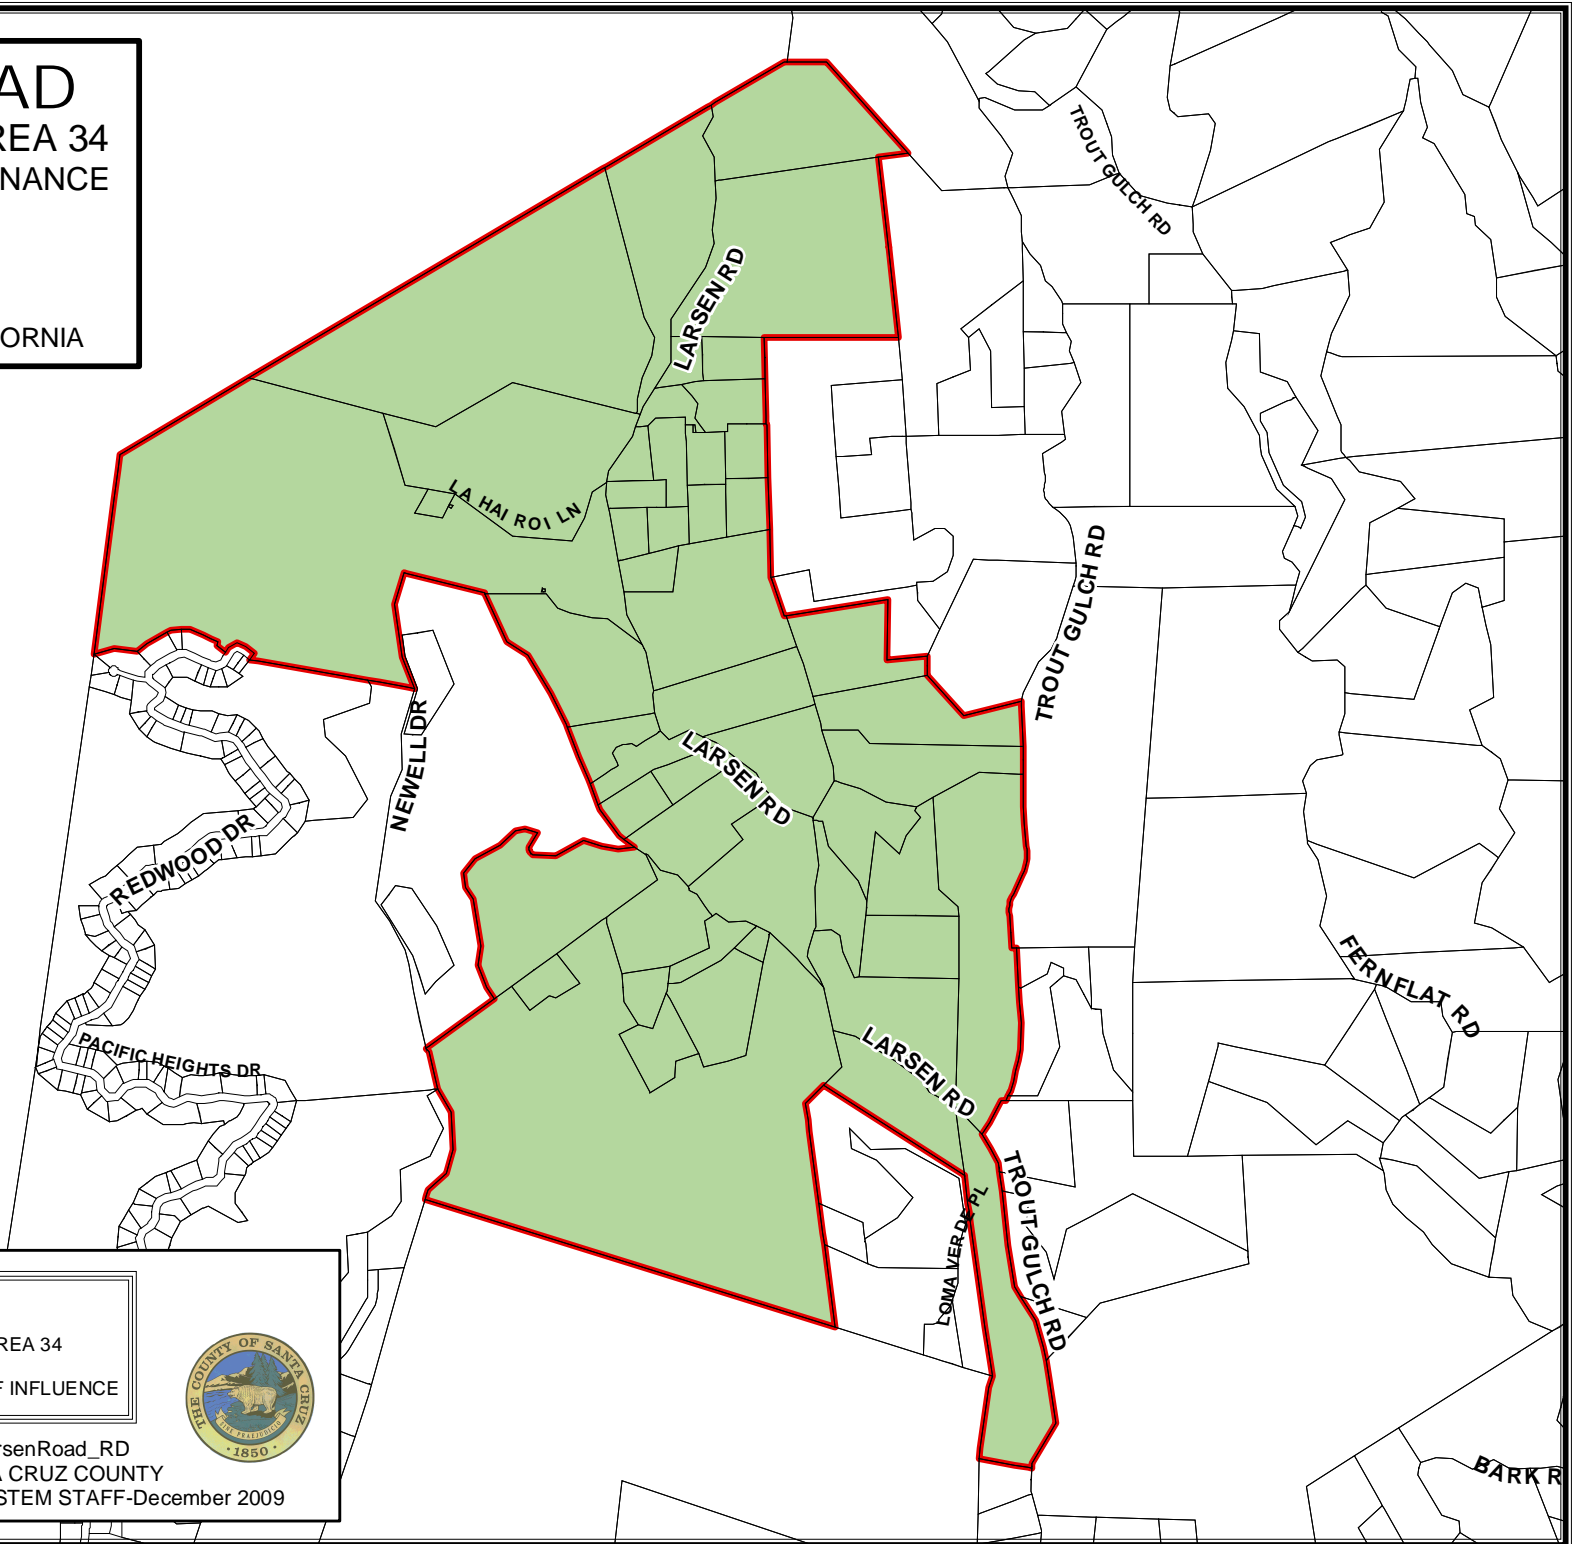

LARSEN ROAD
COUNTY SERVICE AREA 34
ROAD LIGHTING/MAINTENANCE

SANTA CRUZ COUNTY, CALIFORNIA

Legend

-  SERVICE AREA 34
-  SPHERE OF INFLUENCE

104-09_CSA34_LarsenRoad_RD
PREPARED BY SANTA CRUZ COUNTY
GEOGRAPHIC INFORMATION SYSTEM STAFF-December 2009