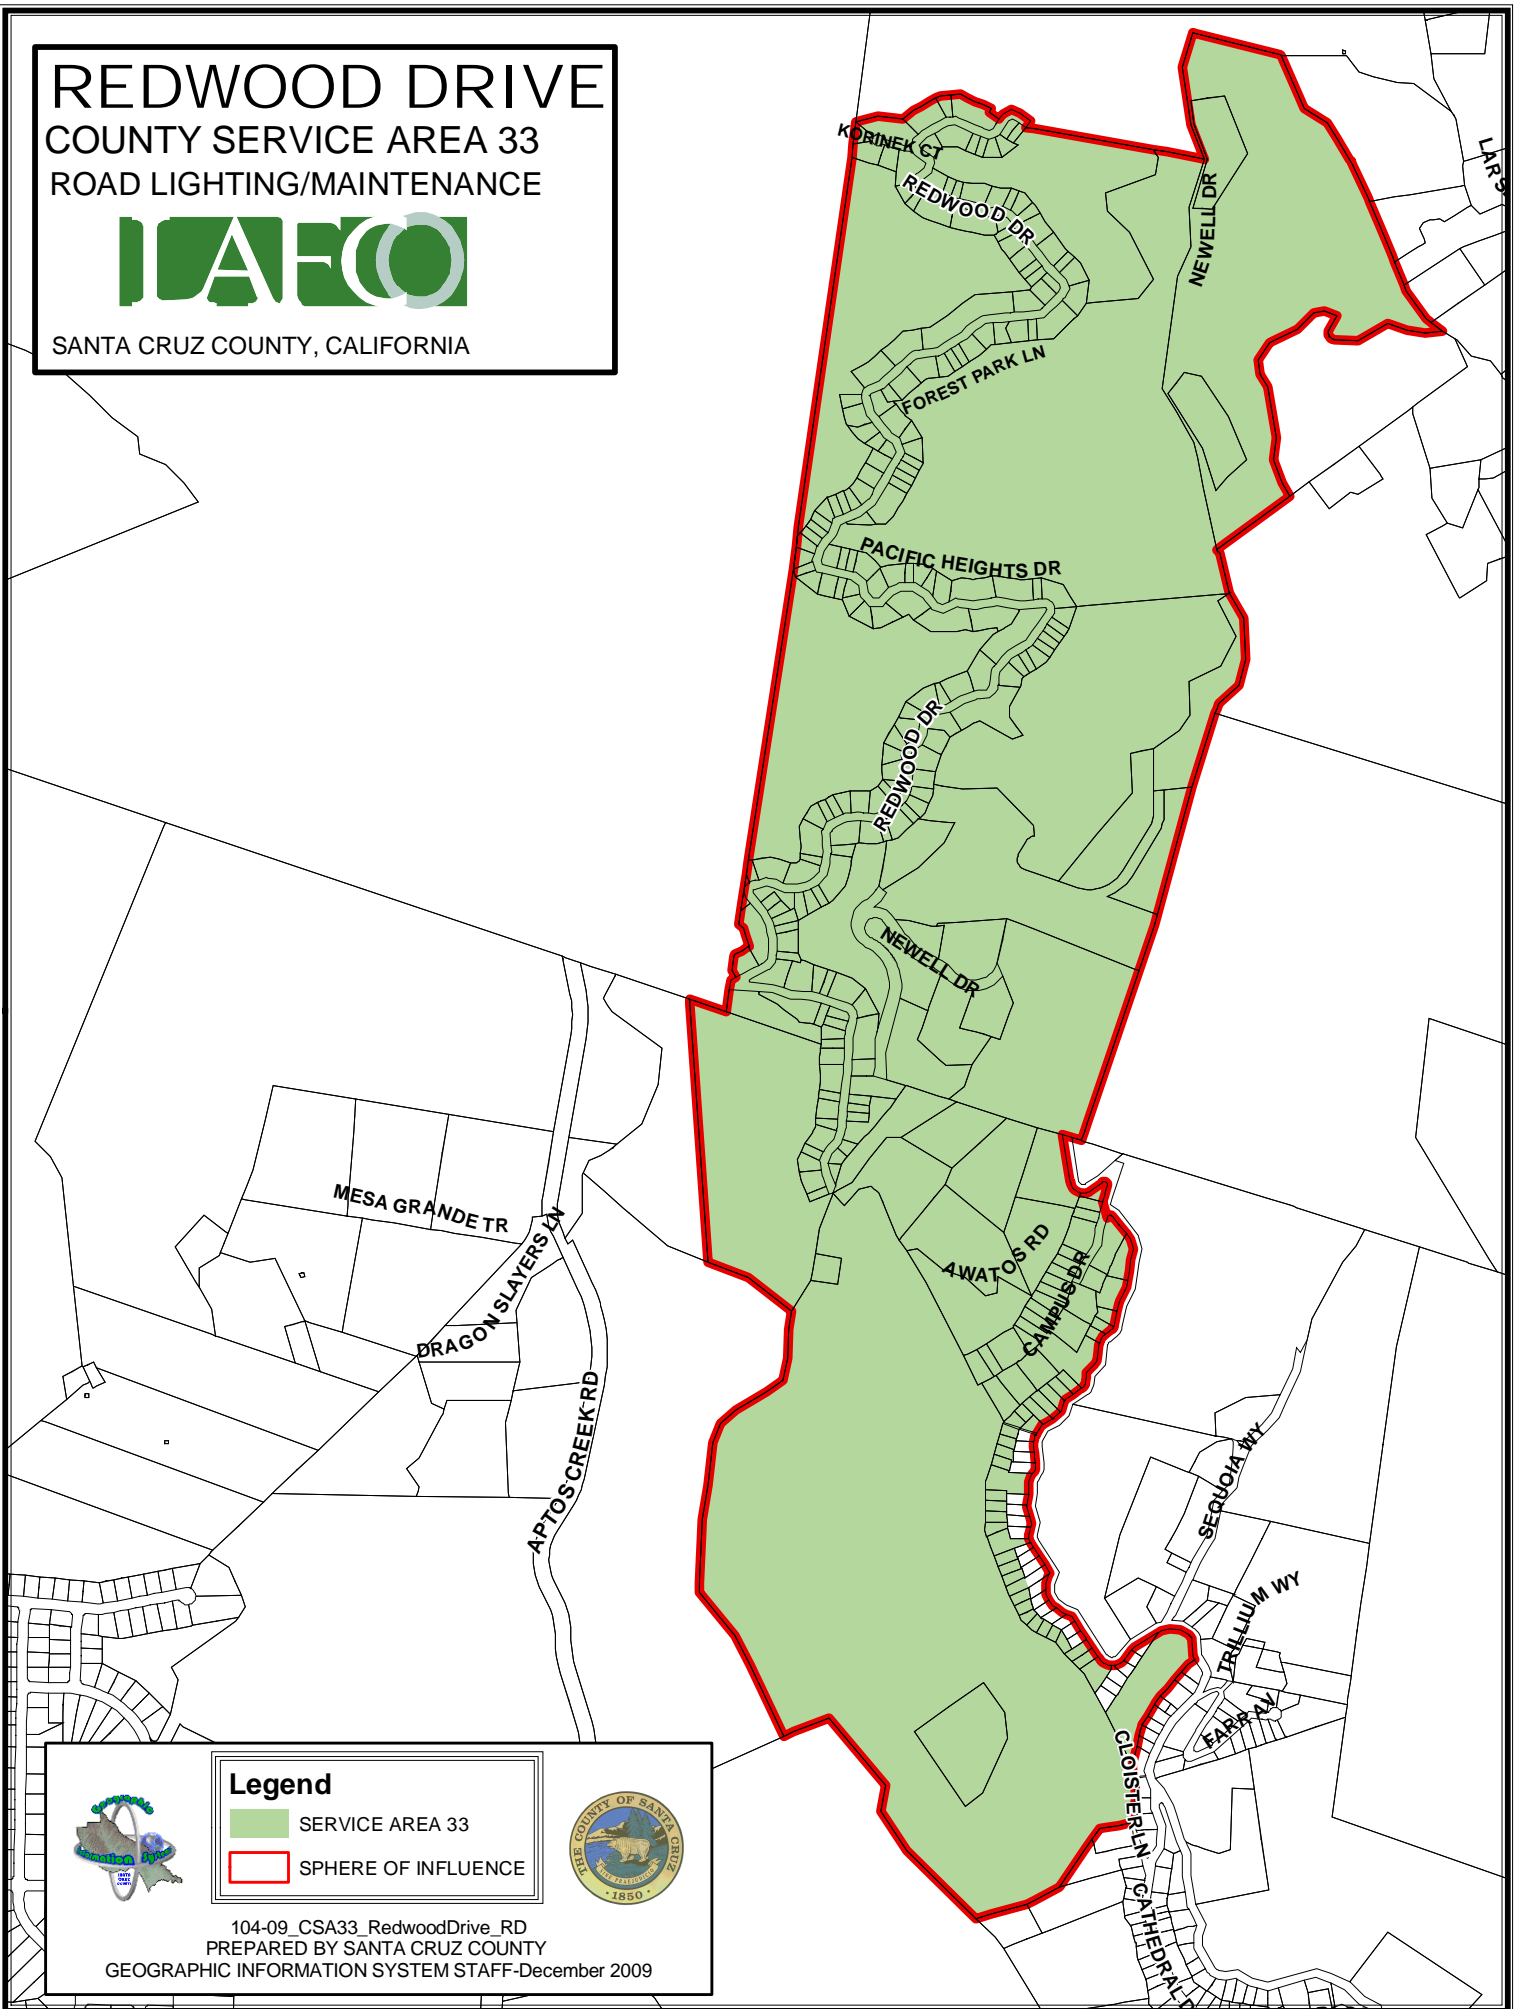

REDWOOD DRIVE

COUNTY SERVICE AREA 33

ROAD LIGHTING/MAINTENANCE

SANTA CRUZ COUNTY, CALIFORNIA

Legend

-  SERVICE AREA 33
-  SPHERE OF INFLUENCE

104-09_CSA33_RedwoodDrive_RD
PREPARED BY SANTA CRUZ COUNTY
GEOGRAPHIC INFORMATION SYSTEM STAFF-December 2009