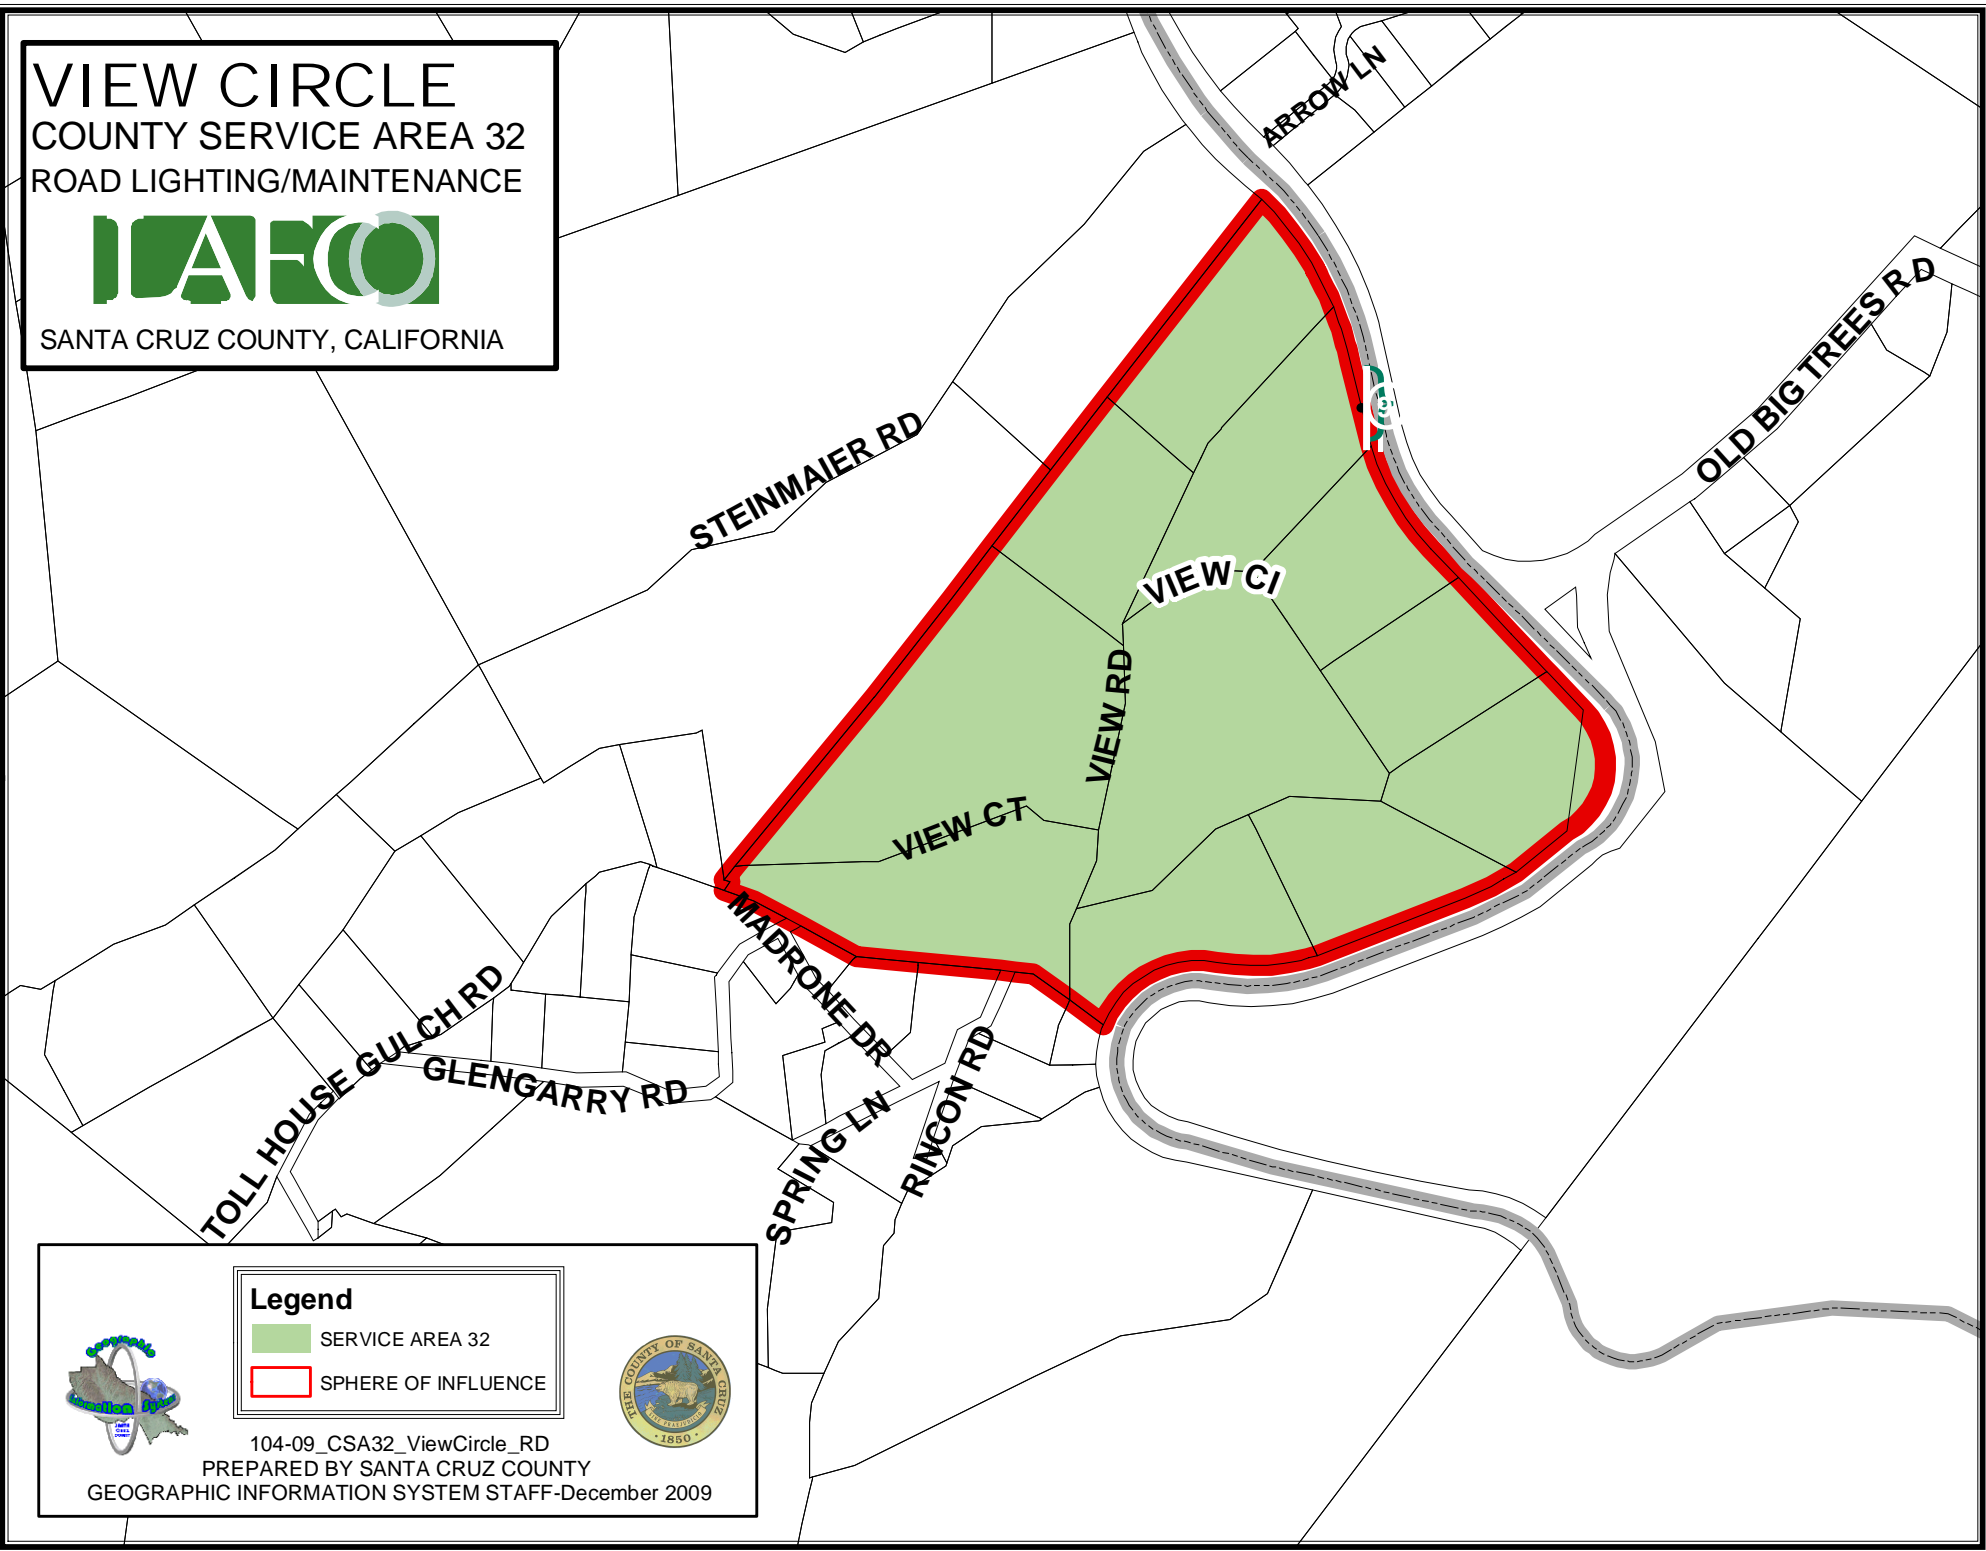

VIEW CIRCLE
COUNTY SERVICE AREA 32
ROAD LIGHTING/MAINTENANCE

SANTA CRUZ COUNTY, CALIFORNIA

Legend

-  SERVICE AREA 32
-  SPHERE OF INFLUENCE

104-09_CSA32_ViewCircle_RD
PREPARED BY SANTA CRUZ COUNTY
GEOGRAPHIC INFORMATION SYSTEM STAFF-December 2009