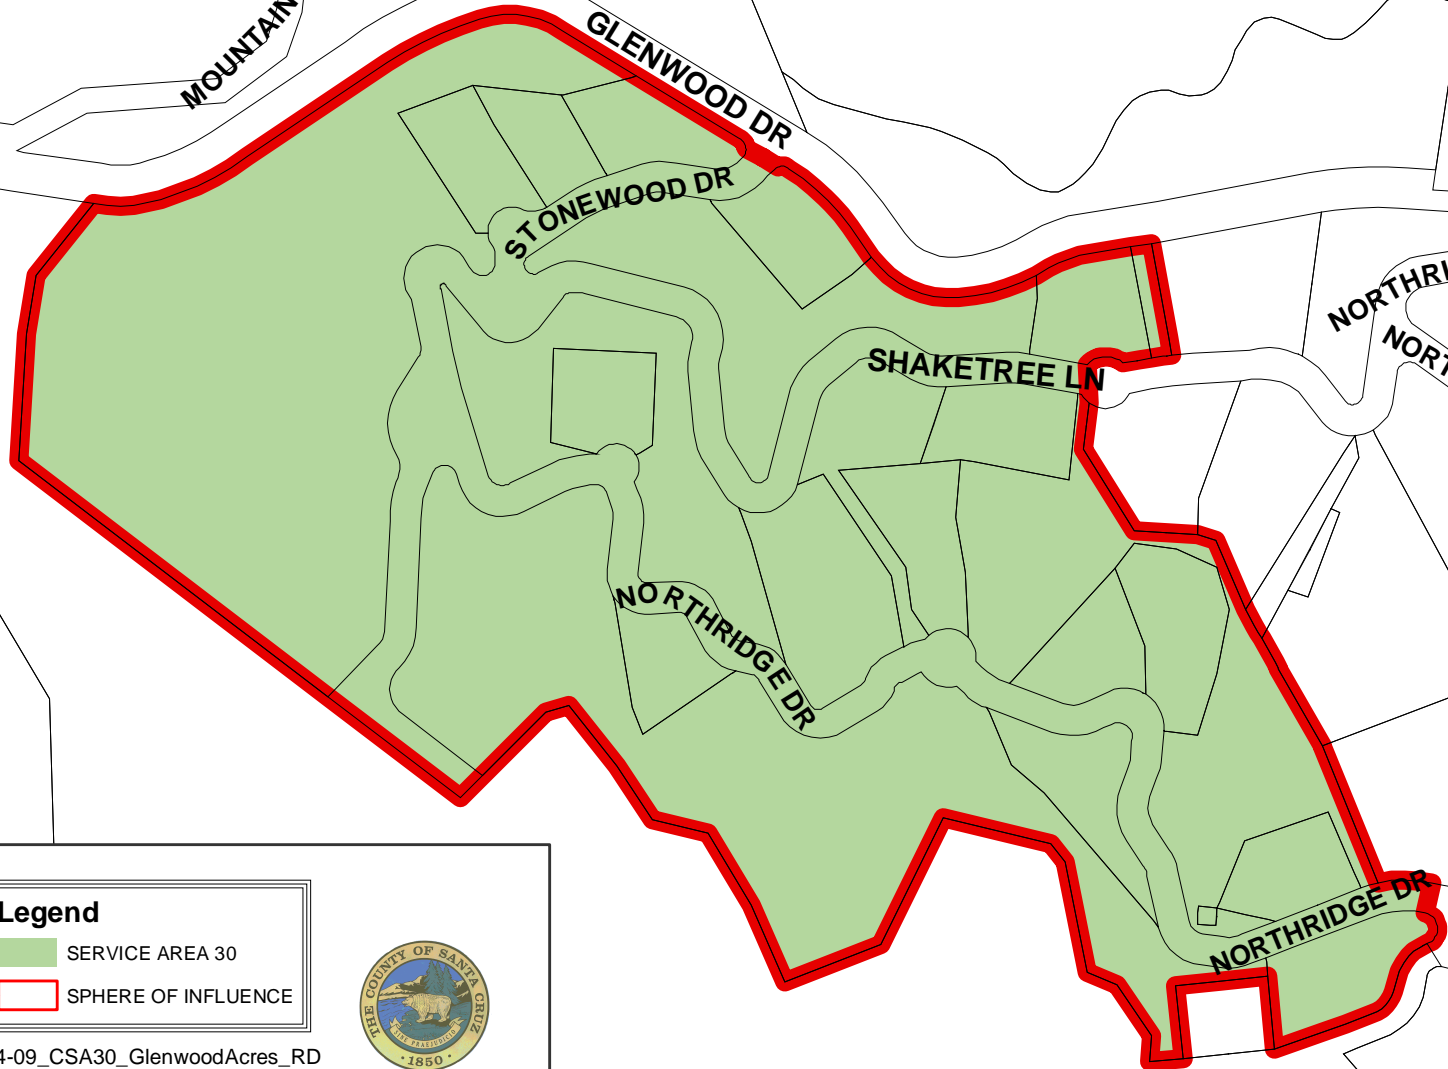

GLENWOOD ACRES
COUNTY SERVICE AREA 30
ROAD LIGHTING/MAINTENANCE

SANTA CRUZ COUNTY, CALIFORNIA

Legend

- SERVICE AREA 30
- SPHERE OF INFLUENCE

104-09_CSA30_GlenwoodAcres_RD
PREPARED BY SANTA CRUZ COUNTY
GEOGRAPHIC INFORMATION SYSTEM STAFF-December 2009