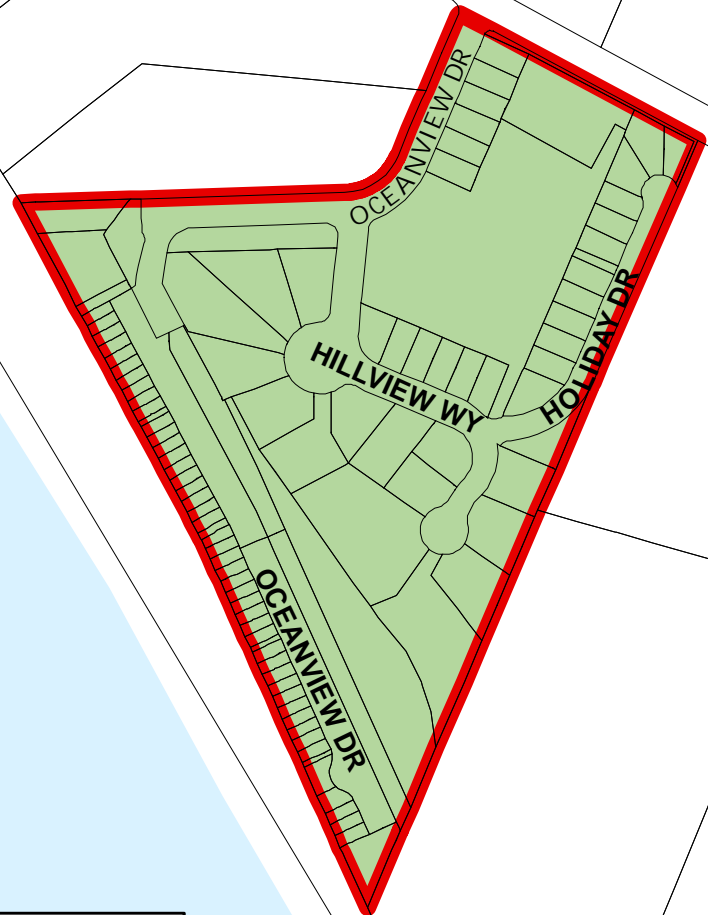

PLACE DE MER
COUNTY SERVICE AREA 2
SANTA CRUZ COUNTY, CALIFORNIA

Monterey Bay

Legend	
	SERVICE AREA 2
	SPHERE OF INFLUENCE

104-09_CSA2_Place de Mer_SD
PREPARED BY SANTA CRUZ COUNTY
GEOGRAPHIC INFORMATION SYSTEM STAFF-December 2009

HEATHER POINT LN