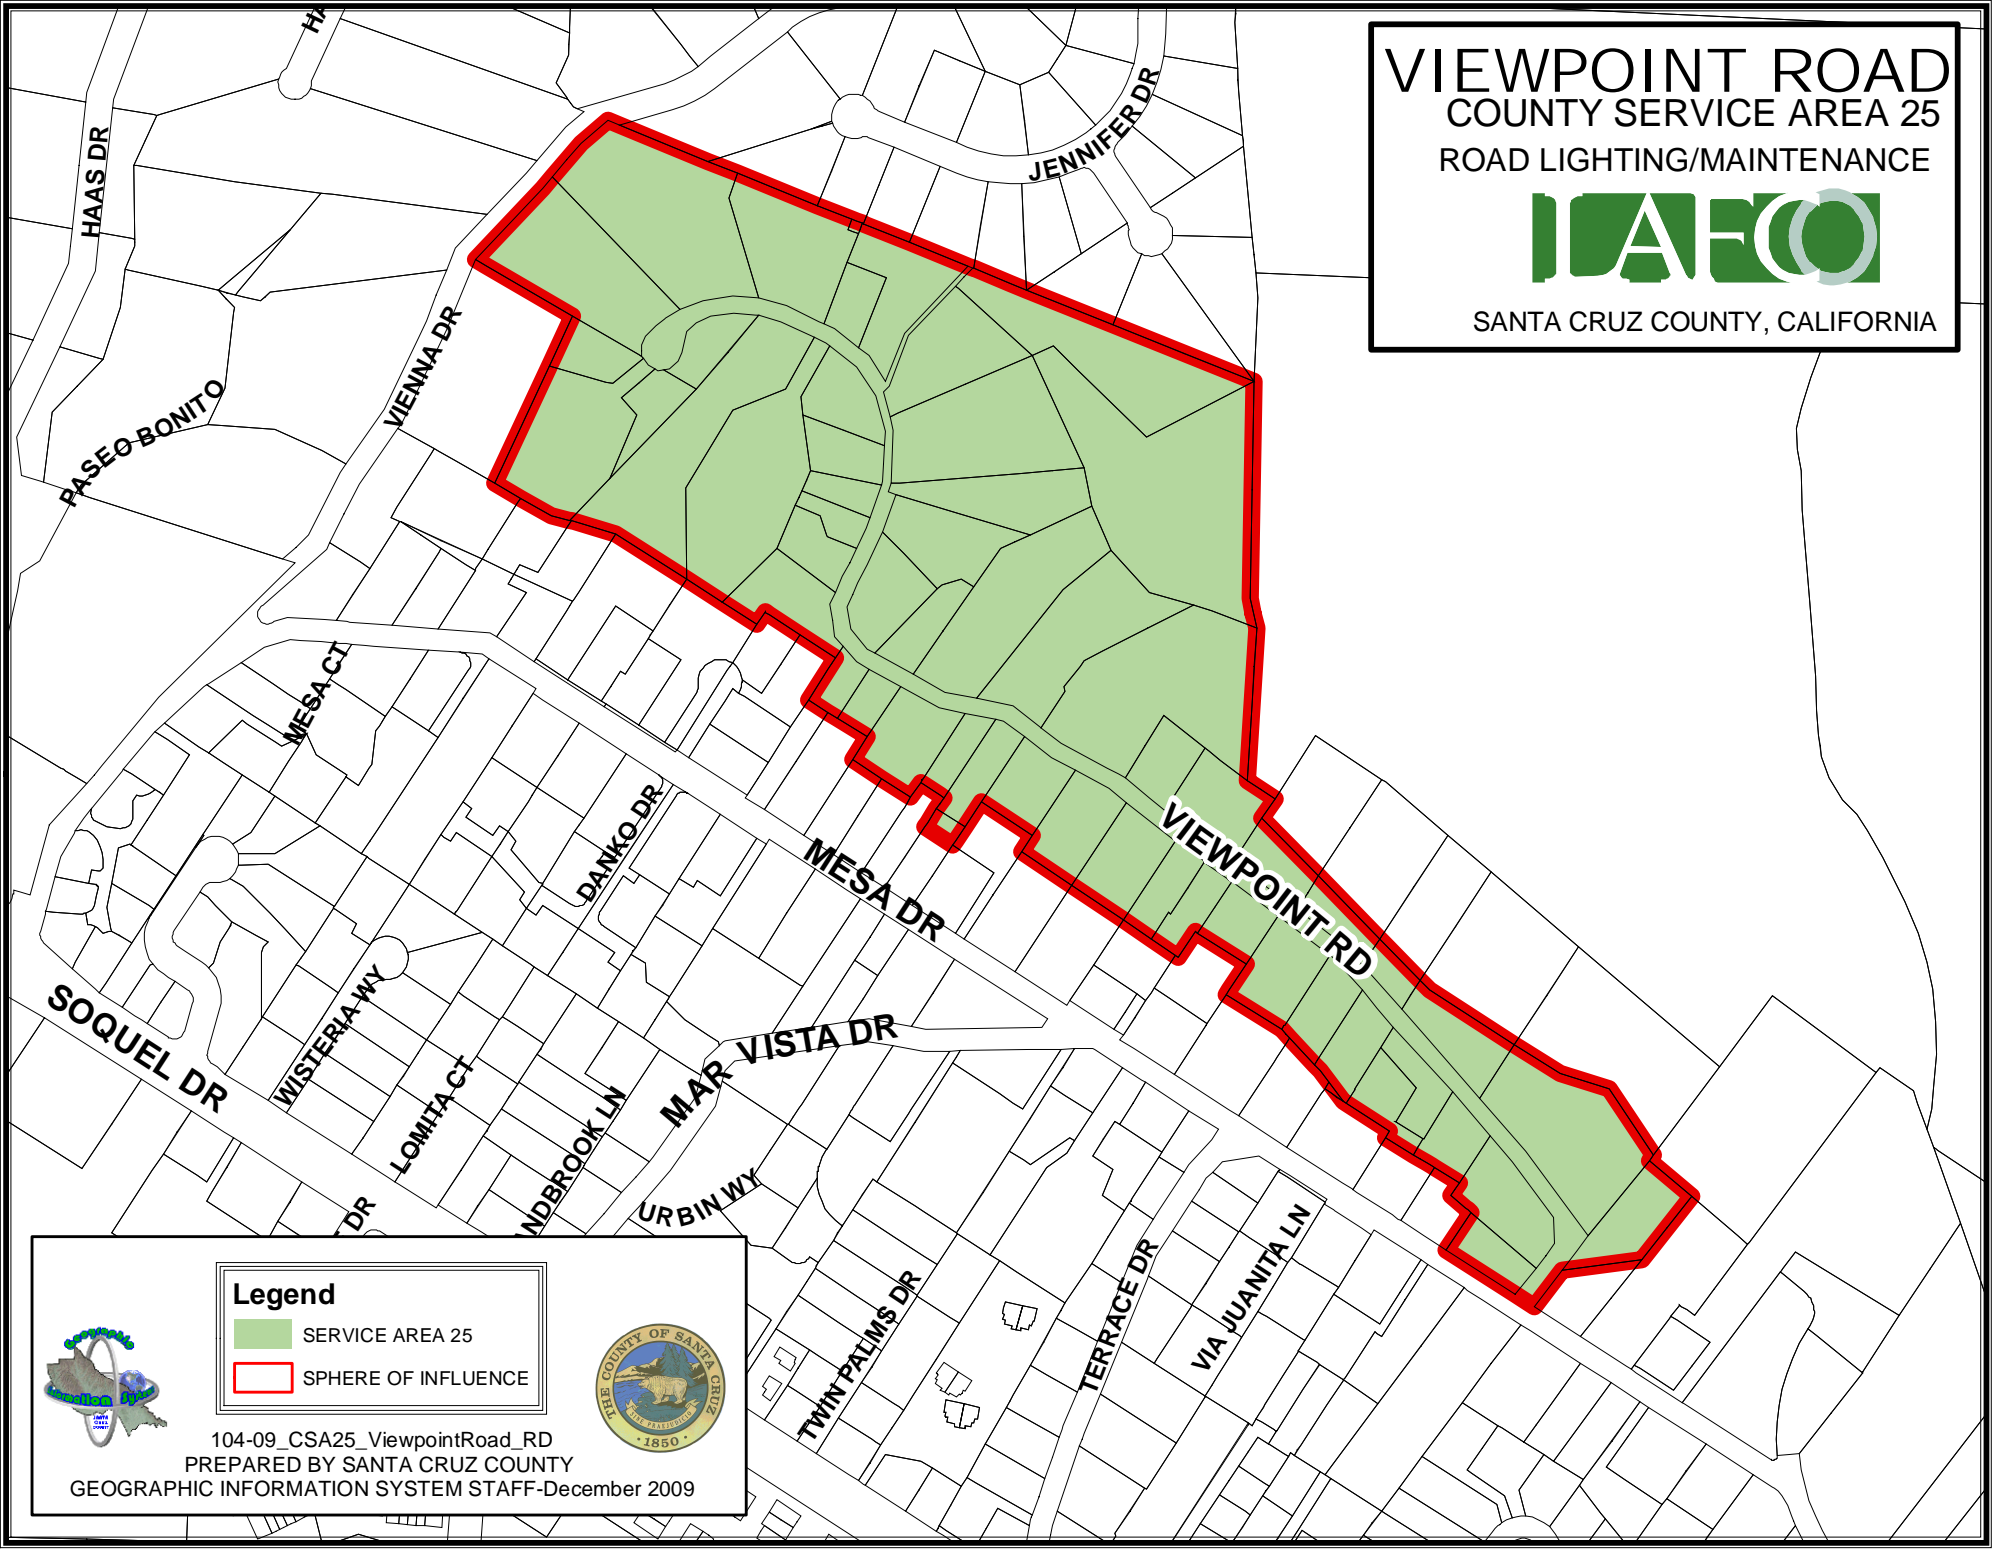

# VIEWPOINT ROAD

COUNTY SERVICE AREA 25  
ROAD LIGHTING/MAINTENANCE

SANTA CRUZ COUNTY, CALIFORNIA

**Legend**

- SERVICE AREA 25
- SPHERE OF INFLUENCE

104-09\_CSA25\_ViewpointRoad\_RD  
PREPARED BY SANTA CRUZ COUNTY  
GEOGRAPHIC INFORMATION SYSTEM STAFF-December 2009