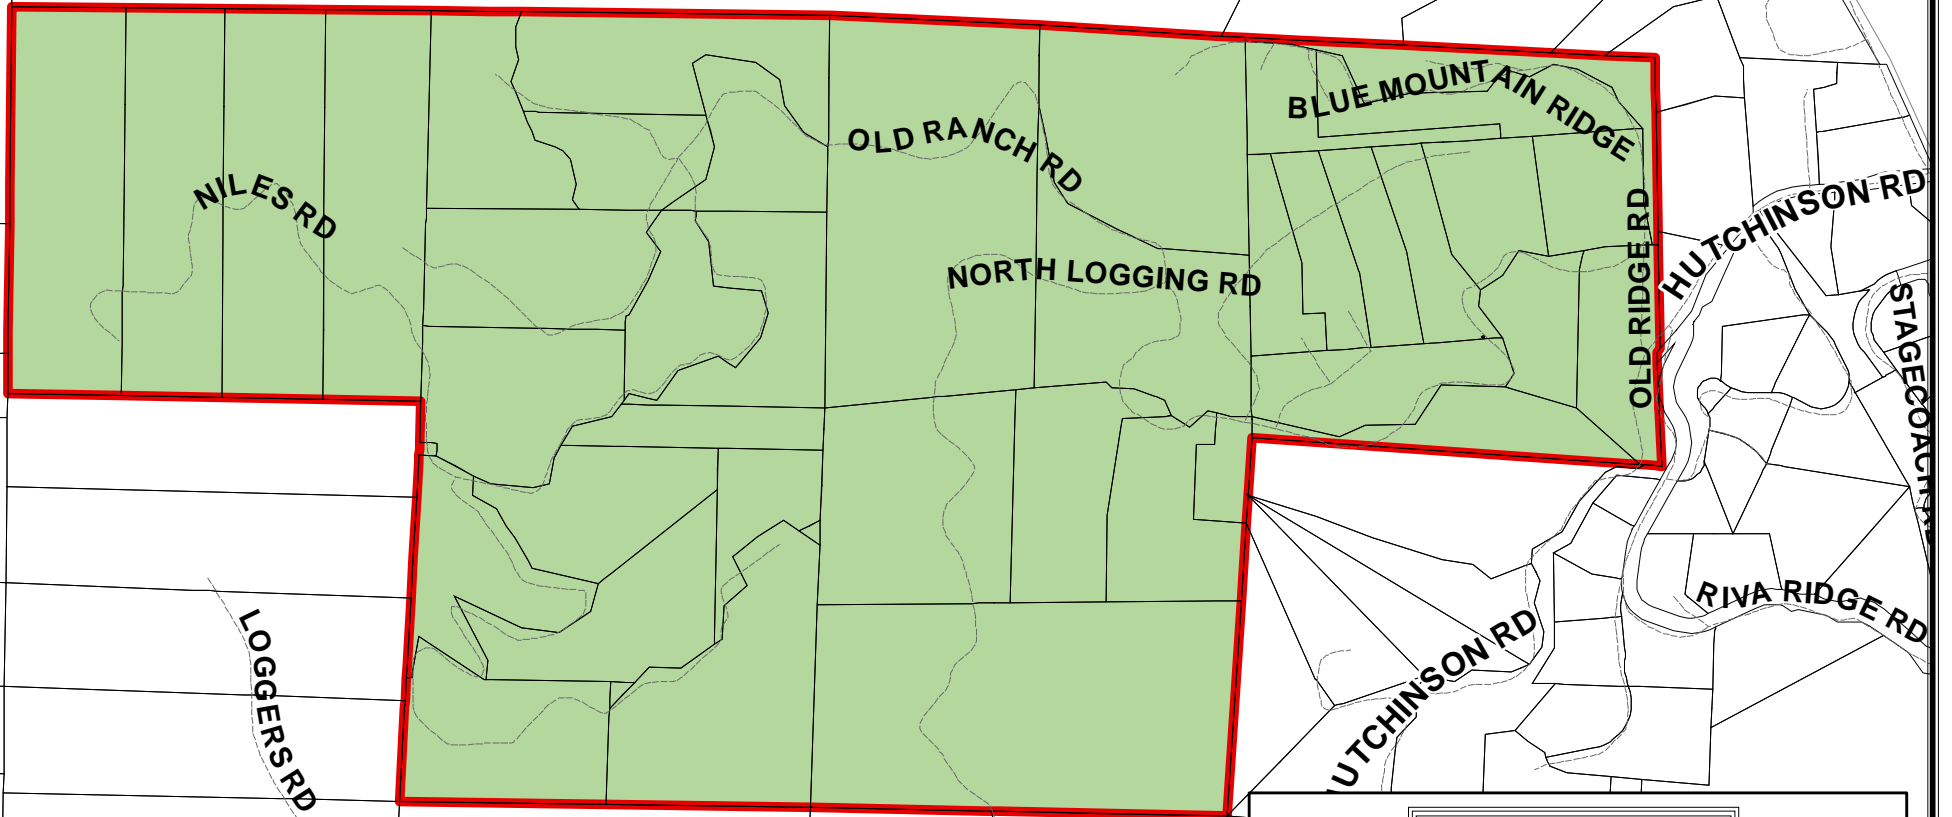

OLD RANCH ROAD
COUNTY SERVICE AREA 23
ROAD LIGHTING/MAINTENANCE

SANTA CRUZ COUNTY, CALIFORNIA

Legend	
	SERVICE AREA 23
	SPHERE OF INFLUENCE

104-09_CSA23_OldRanchRd_RD
PREPARED BY SANTA CRUZ COUNTY
GEOGRAPHIC INFORMATION SYSTEM STAFF-December 2009