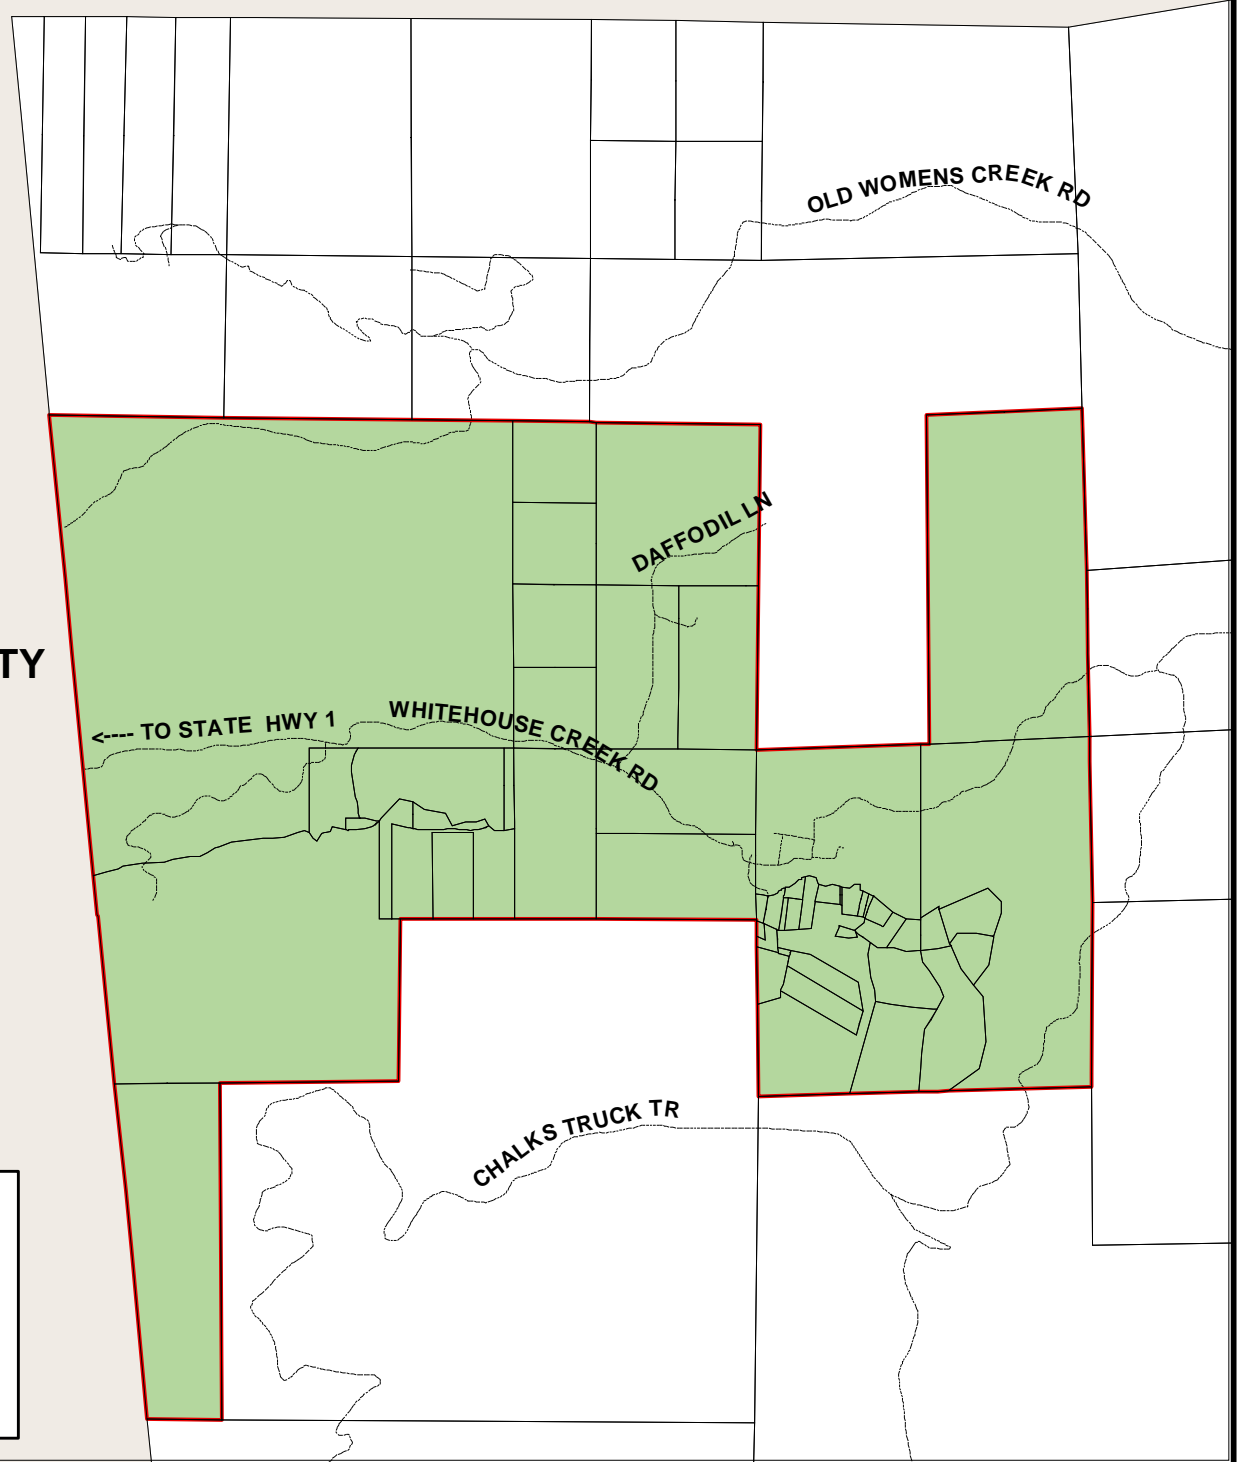

WHITEHOUSE CANYON

COUNTY SERVICE AREA 18
ROAD LIGHTING/MAINTENANCE

SANTA CRUZ COUNTY, CALIFORNIA

SAN MATEO COUNTY

SAN MATEO COUNTY

Legend

-  SERVICE AREA 18
-  SPHERE OF INFLUENCE

104-09_CSA18_WhitehouseCanyon_RD
PREPARED BY SANTA CRUZ COUNTY
GEOGRAPHIC INFORMATION SYSTEM STAFF-December 2009