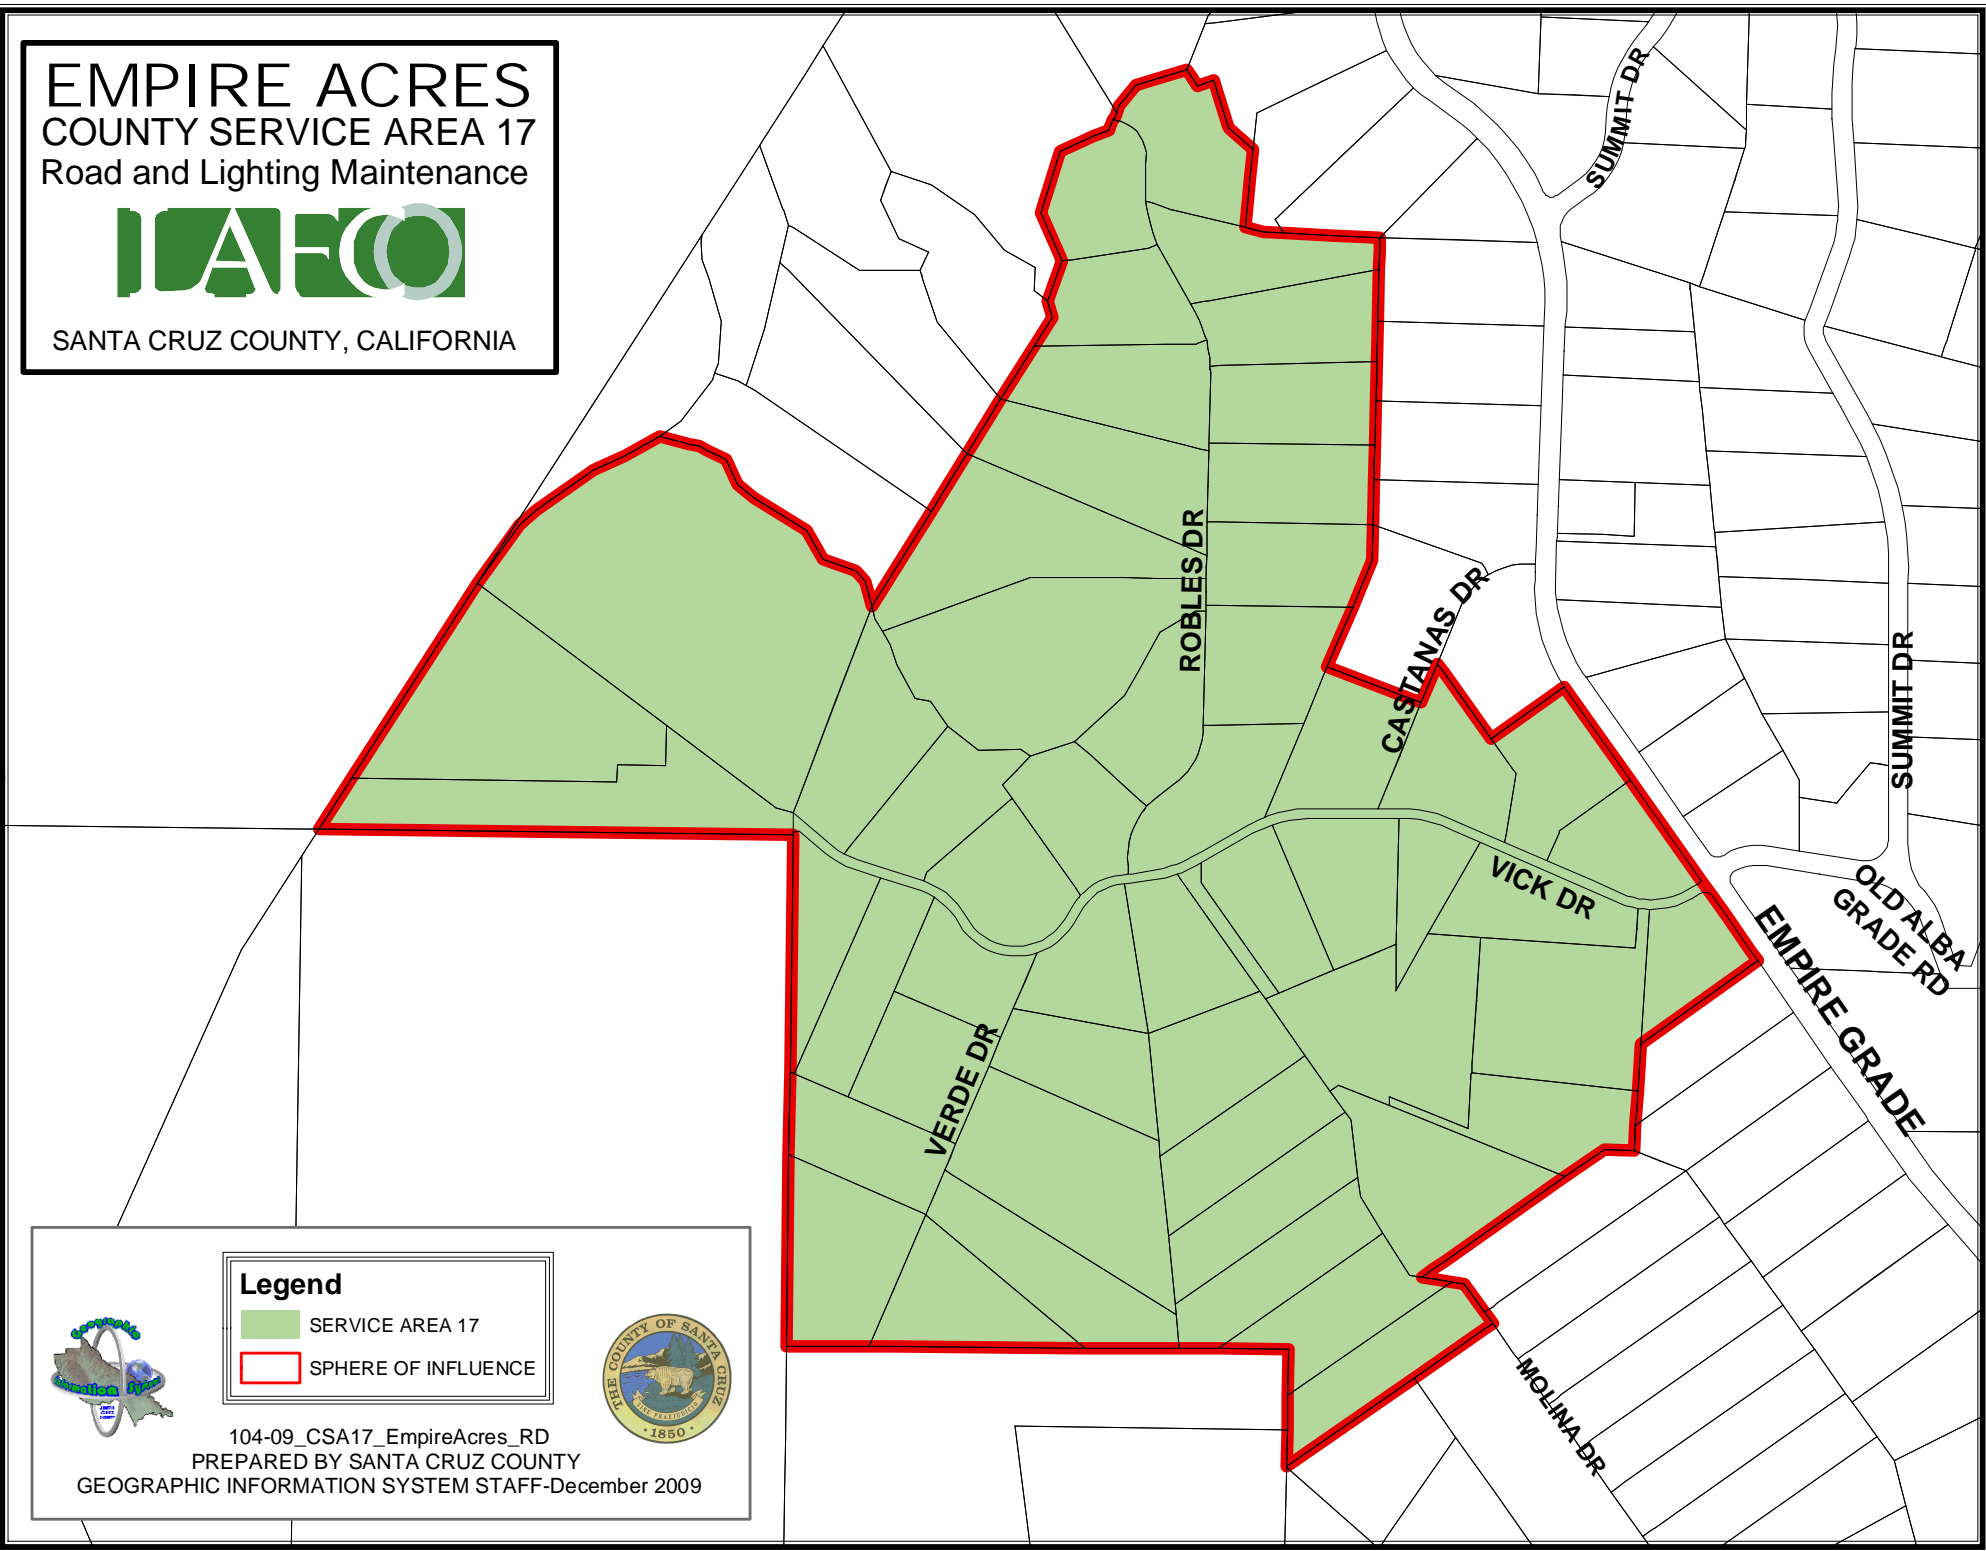

**EMPIRE ACRES**  
COUNTY SERVICE AREA 17  
Road and Lighting Maintenance

SANTA CRUZ COUNTY, CALIFORNIA

**Legend**

- SERVICE AREA 17
- SPHERE OF INFLUENCE

104-09\_CSA17\_EmpireAcres\_RD  
PREPARED BY SANTA CRUZ COUNTY  
GEOGRAPHIC INFORMATION SYSTEM STAFF-December 2009