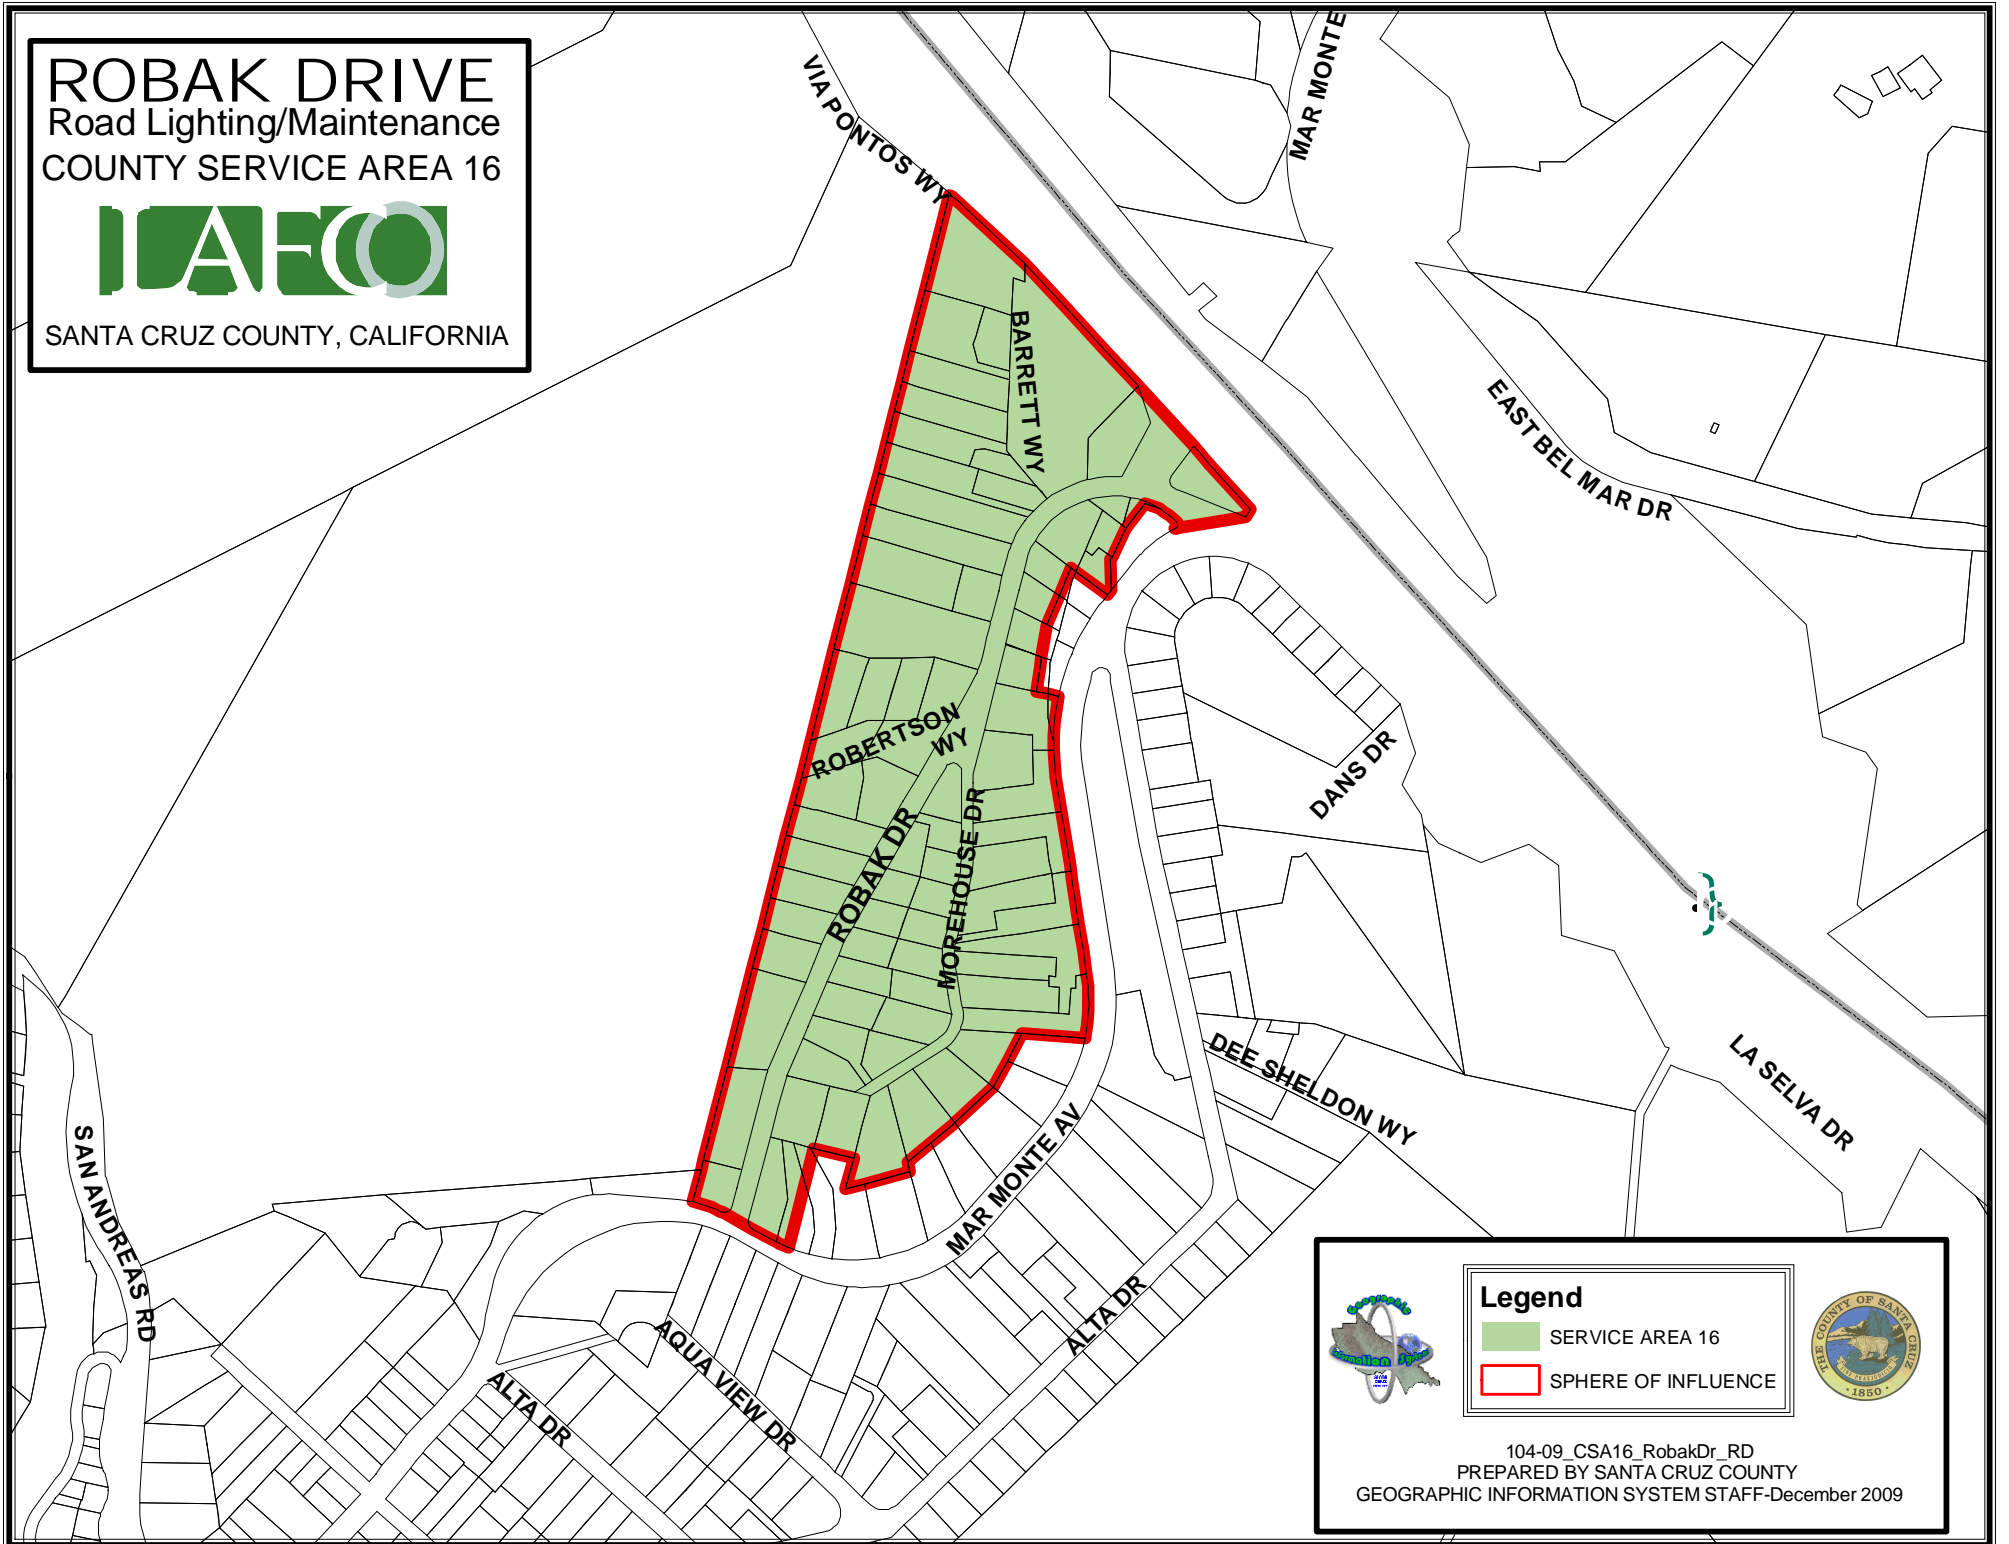

**ROBAK DRIVE**  
Road Lighting/Maintenance  
COUNTY SERVICE AREA 16

SANTA CRUZ COUNTY, CALIFORNIA

 **Legend**

-  SERVICE AREA 16
-  SPHERE OF INFLUENCE

104-09\_CSA16\_RobakDr\_RD  
PREPARED BY SANTA CRUZ COUNTY  
GEOGRAPHIC INFORMATION SYSTEM STAFF-December 2009