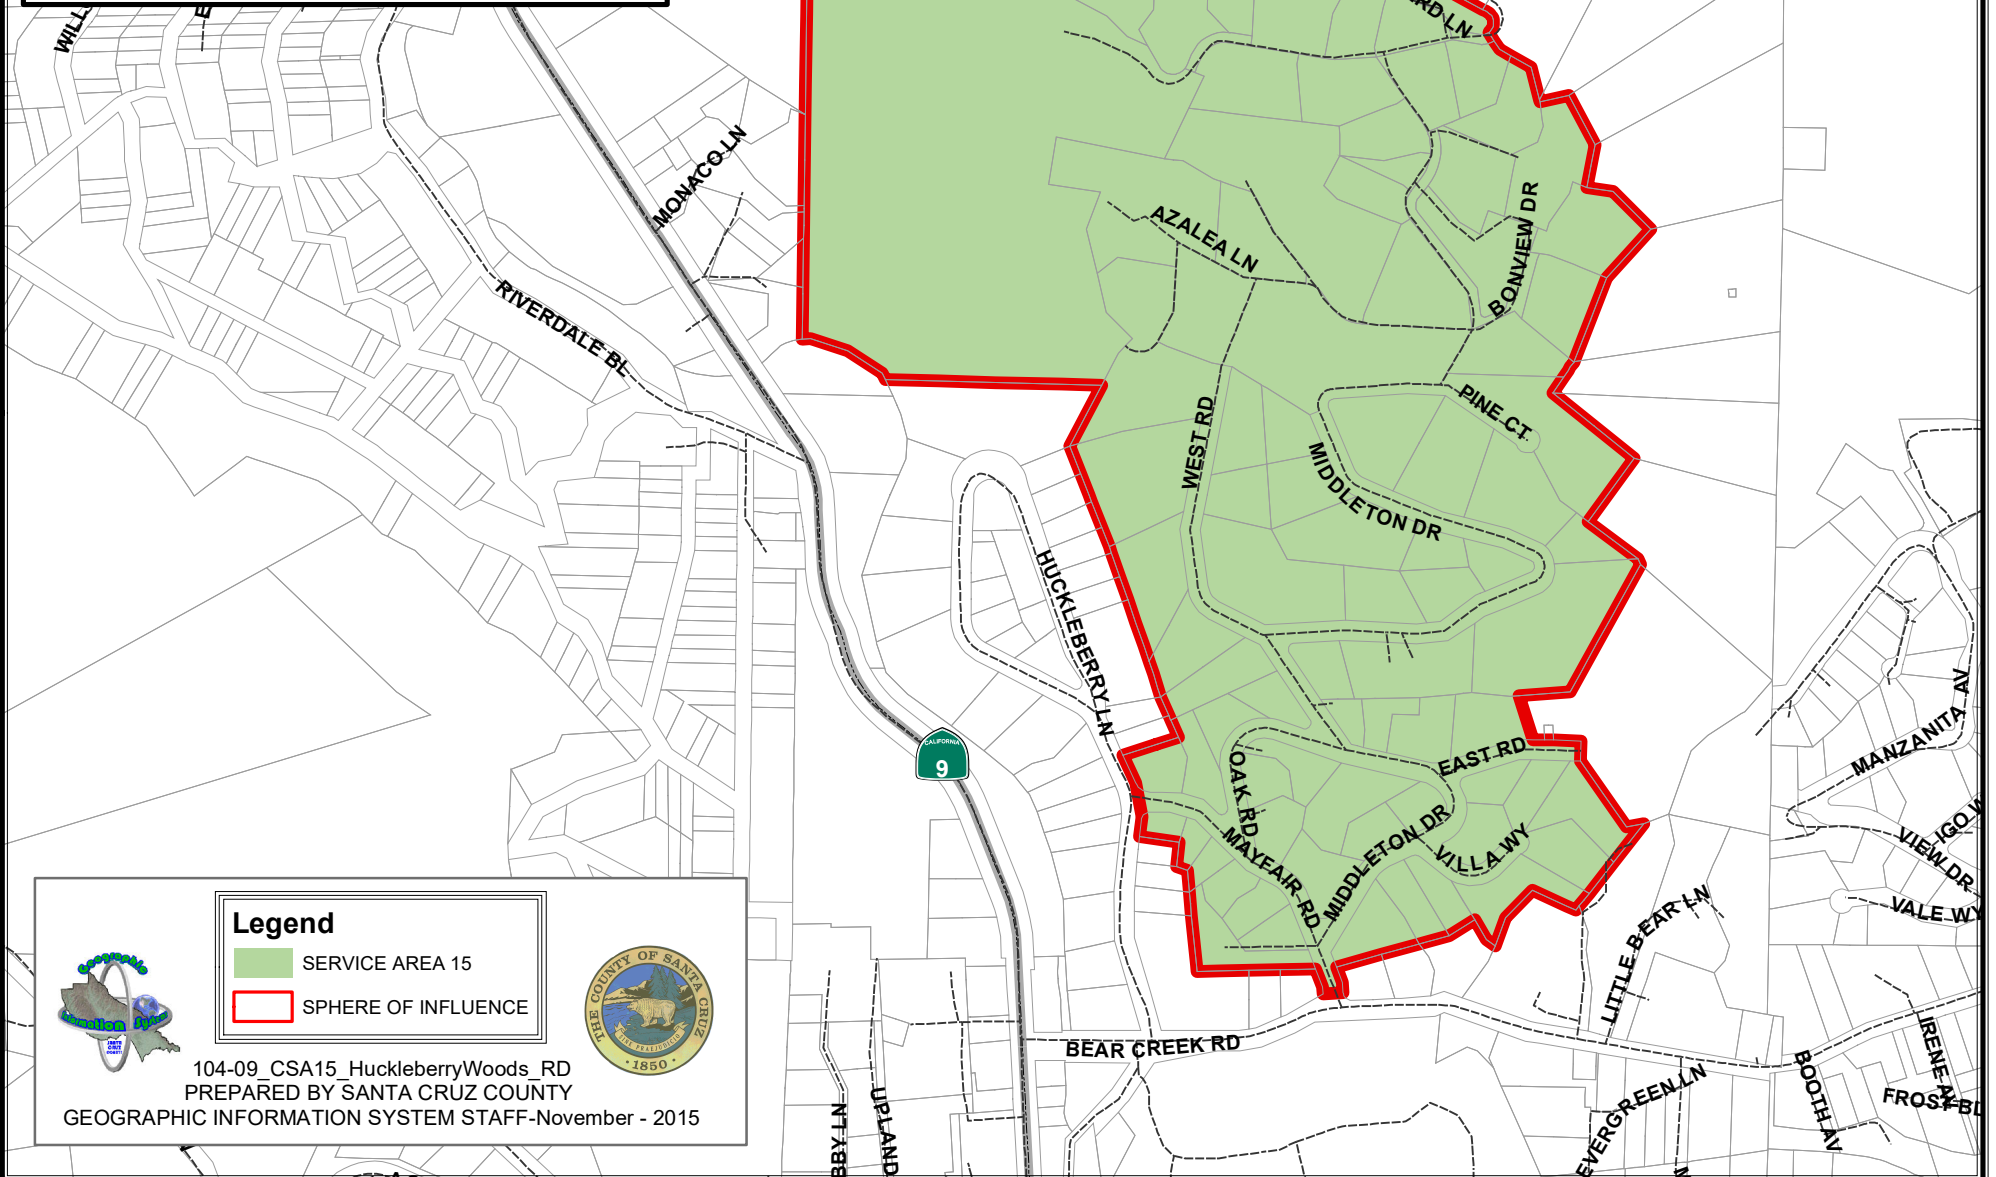

# HUCKLEBERRY WOODS

COUNTY SERVICE AREA 15

ROAD LIGHTING/MAINTENANCE

SANTA CRUZ COUNTY, CALIFORNIA

### Legend

-  SERVICE AREA 15
-  SPHERE OF INFLUENCE

104-09\_CSA15\_HuckleberryWoods\_RD  
PREPARED BY SANTA CRUZ COUNTY  
GEOGRAPHIC INFORMATION SYSTEM STAFF - November - 2015