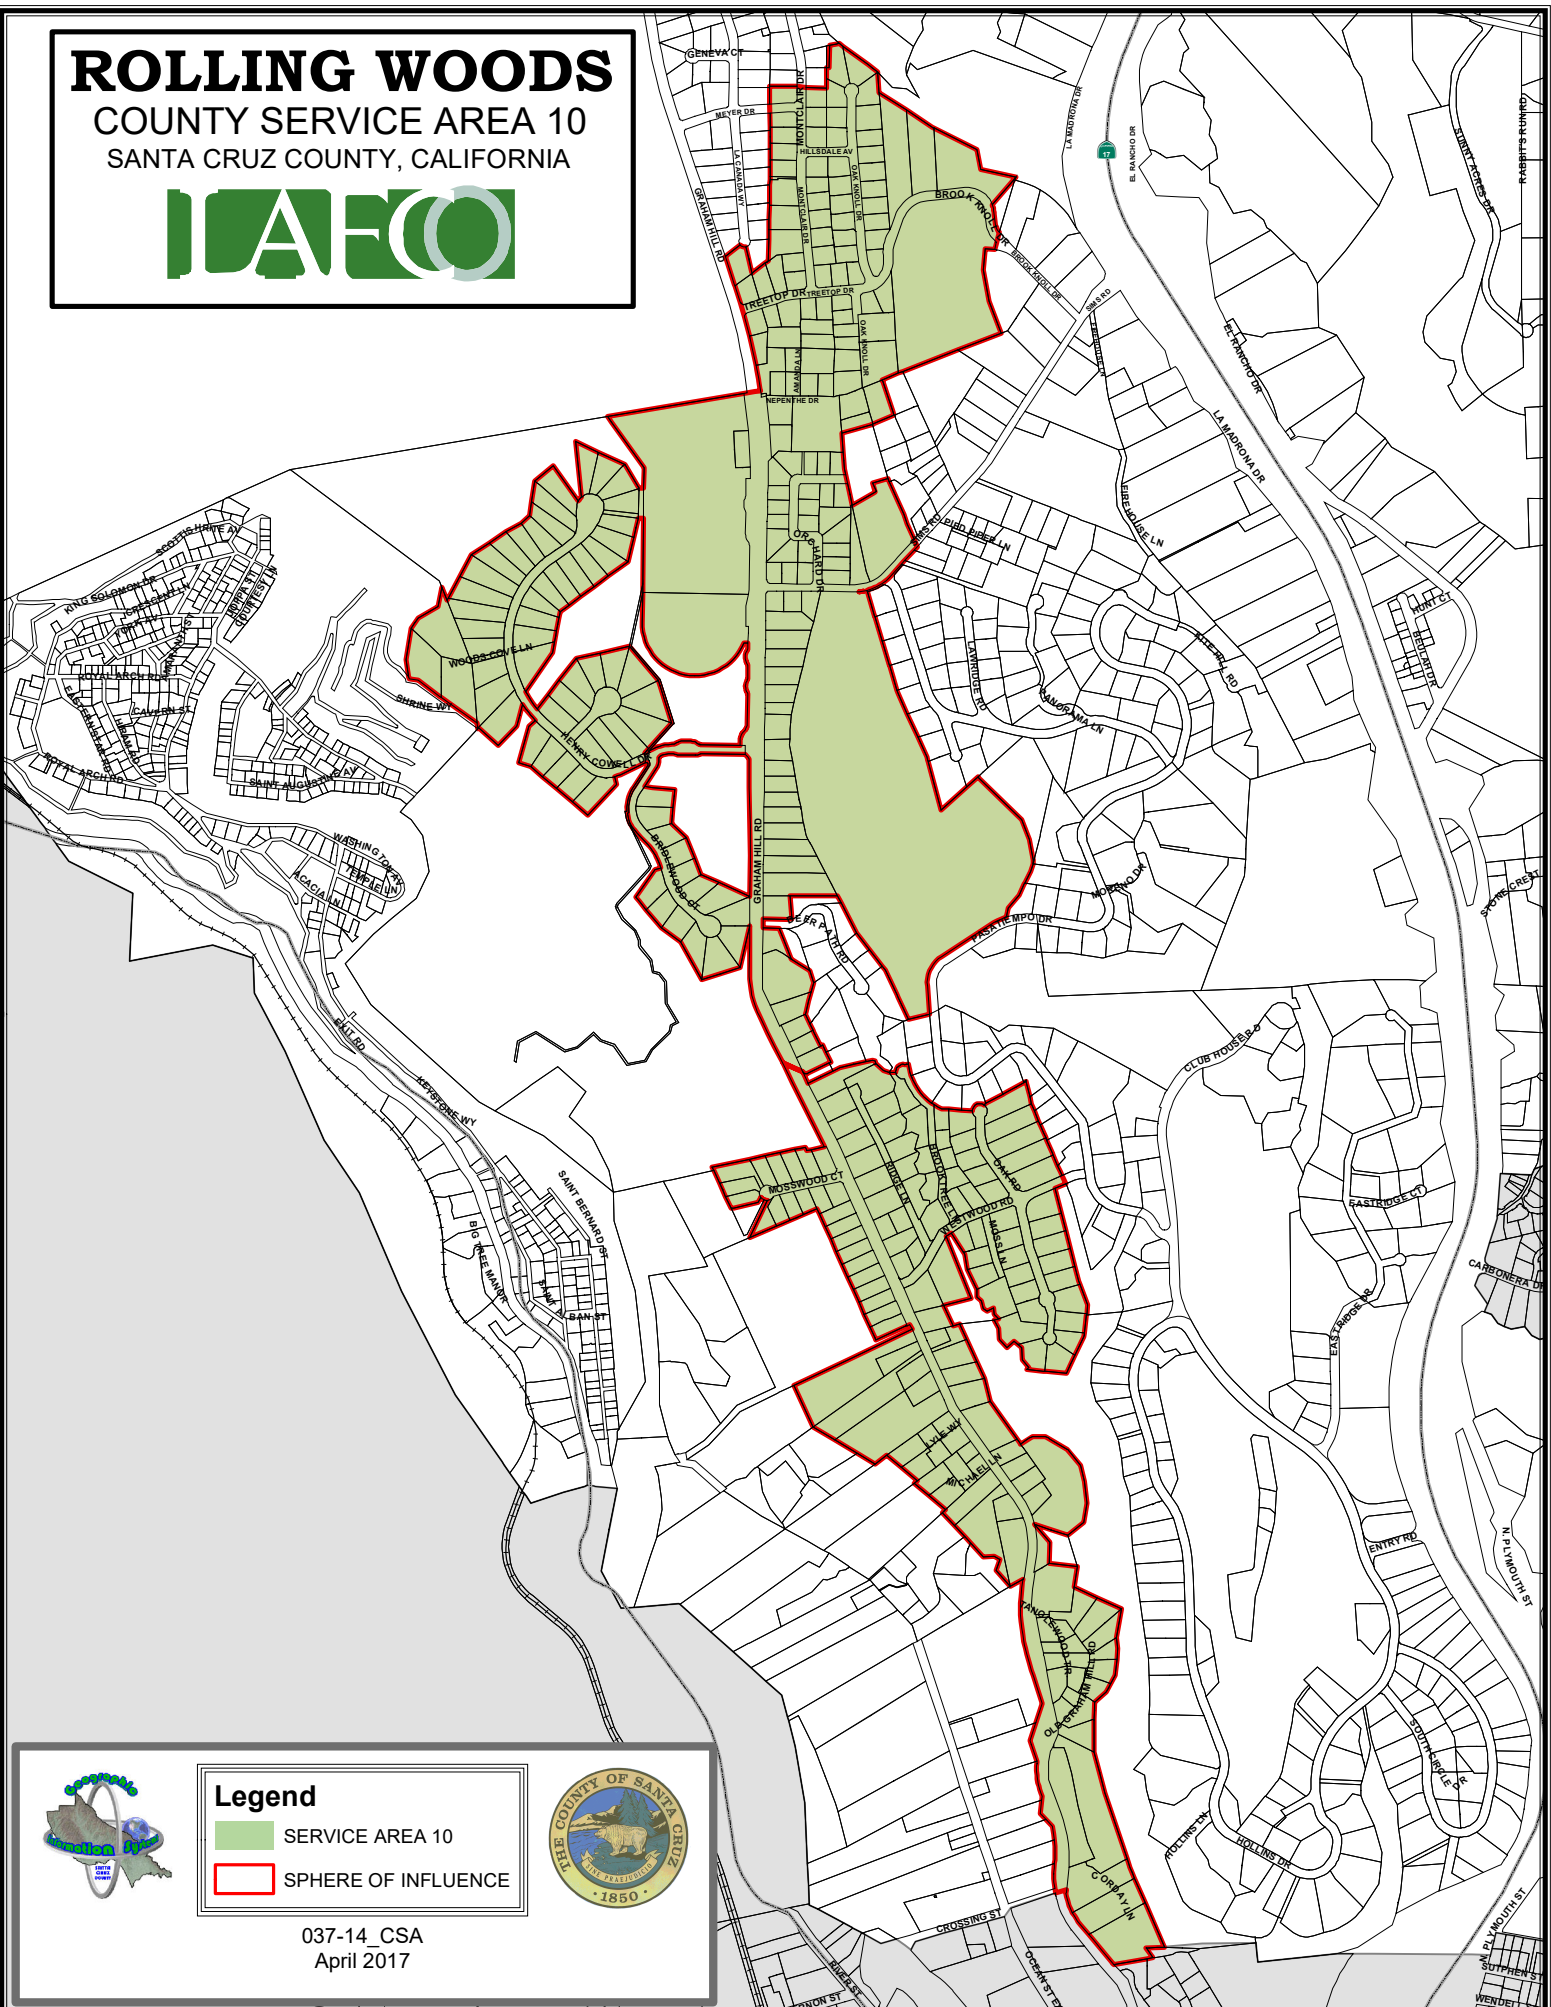

ROLLING WOODS

COUNTY SERVICE AREA 10
SANTA CRUZ COUNTY, CALIFORNIA

Legend

-  SERVICE AREA 10
-  SPHERE OF INFLUENCE

037-14_CSA
April 2017