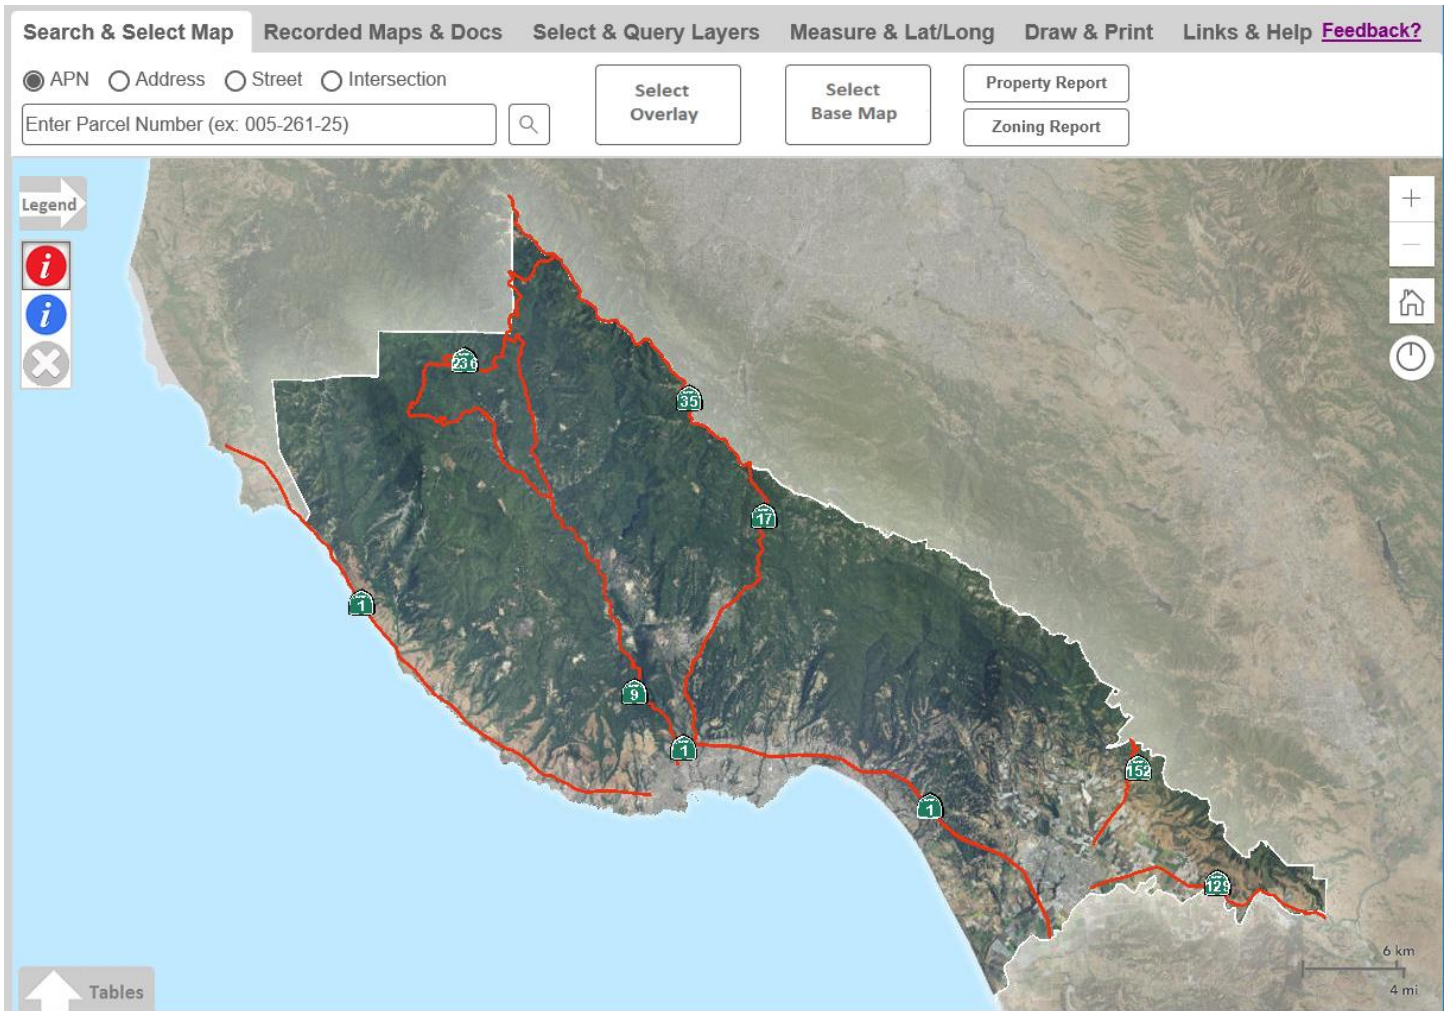

School District Look-up with GISWeb app

[GISWeb](http://gis.co.santa-cruz.ca.us/publicgisweb/) URL: <http://gis.co.santa-cruz.ca.us/publicgisweb/>

This is what the app looks like when its first opened.

- 1) Choose search type (By selecting the appropriate Radio button APN -Address- Street - Intersection).
- 2) Enter the Value (APN or Address).
- 3) Press enter.
- 4) The map will zoom to the selected Address or APN

After Search:

Search & Select Map Recorded Maps & Docs Select & Query Layers Measure & Lat/Long Draw & Print Links & Help [Feedback?](#)

APN Address Street Intersection

701 OCEAN ST

Select Overlay Select Base Map Property Report Zoning Report

Legend

Close

Parcel Info	Land Use	Biotic & Water Resources	Special Districts	Jurisdictional, Elections, & Census	Hazards & GeoPhysical	School Districts & CSAs
Attribute	Value		Attribute		Value	
Parcel Information	High School District	SCHSD	Refuse Areas	n/a		
	Board of Education Trustees	BRDEDUC TRUSTEE II	Zones of Benefit	n/a		
	San Lorenzo Trustees	n/a	County Service Area 9	n/a		
Recorded Maps & Docs	Pajaro Valley Trustees	n/a	Road Maintenance CSA	n/a		
	School Districts	SCESD	Road Maintenance CSA SOI	n/a		
Select and Query Results	Cabrillo College Trustees	CCC-TRUST4	County Service Area 38	n/a		
	Santa Cruz City Trustees	SCTRUSTEE-3,SCTRUSTEE-1	County Service Area 38 SOI	n/a		

5) After the map zooms to the Address or APN, you can either click on the 'School Districts & CSA' tab on the bottom, or hover over the Select Overlay button along the top and click on the icon on the bottom left that says 'School Districts' to turn on the school district layer.